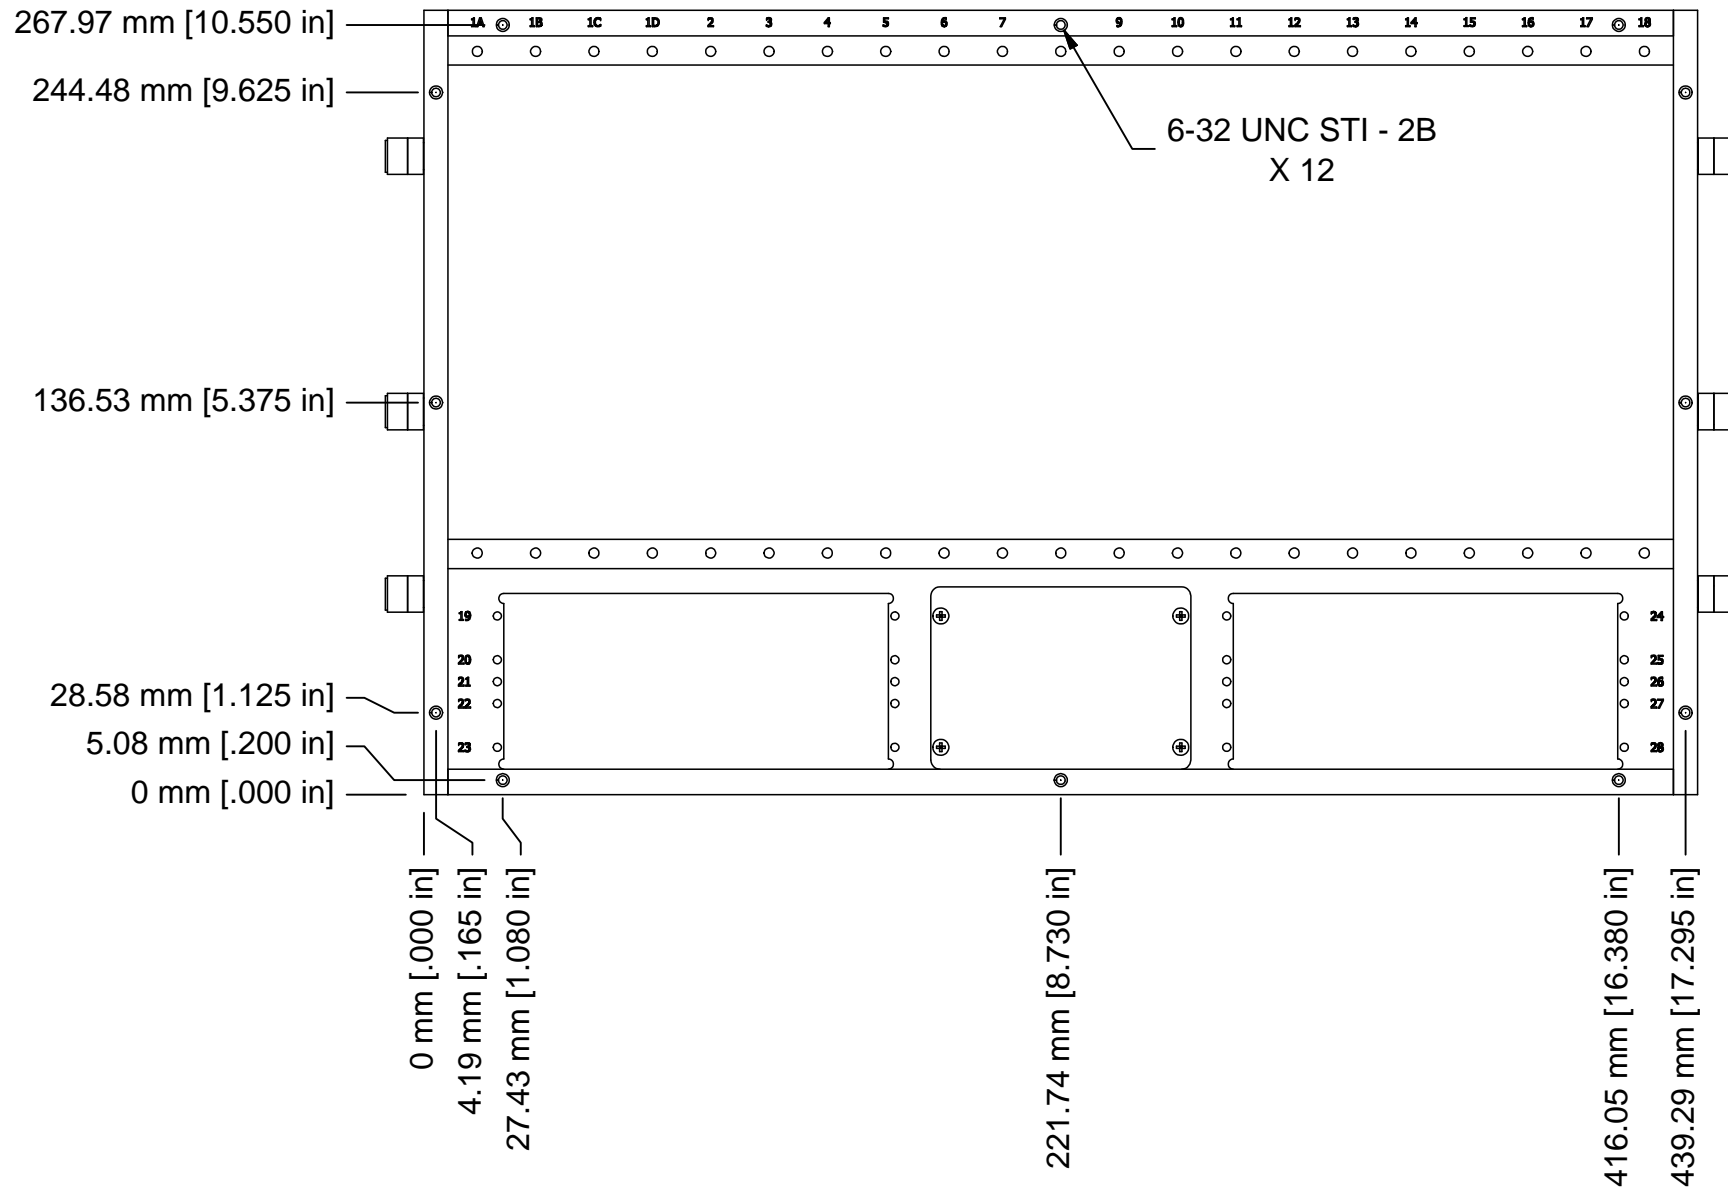

561241-CU

REVISION

COMMENTS / NOTES

Enclosure mounting holes

MAC-PANEL

WWW.MACPANEL.COM

DRAWN BY

DATE

18/08/2008

DESCRIPTION

ITA, SCOUT XT

DRAWING NO.

561241-CU

REVISION

SHEET

2 OF 2