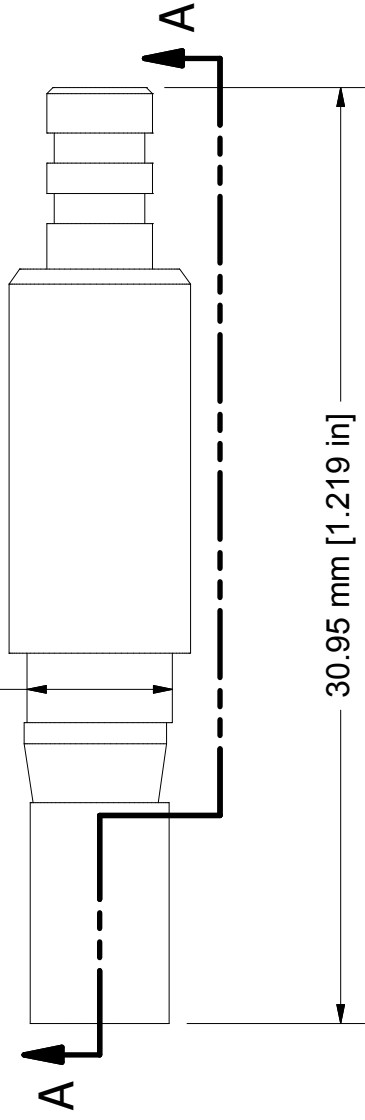

4.8 mm
[.189 in]

30.95 mm [1.219 in]

1.1 mm
[.043 in]