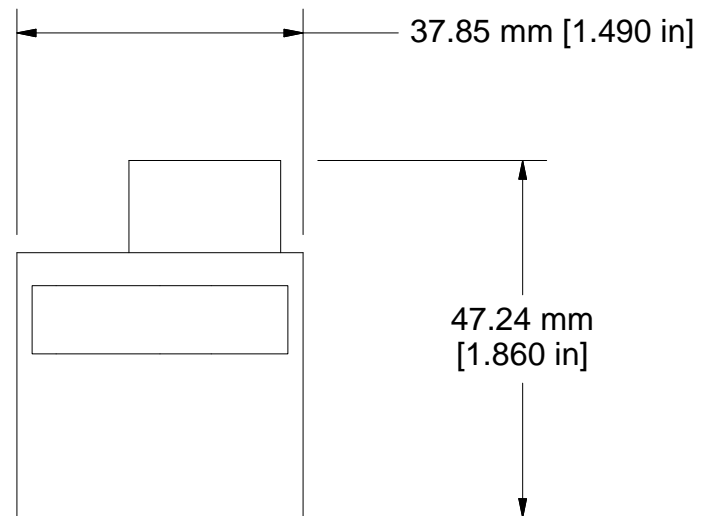

Used on these Contacts	
Receiver	ITA
40-120003-01	

COMMENTS / NOTES

MACPANEL

WWW.MACPANEL.COM

DRAWN BY  
DC

DATE  
18/09/2008

DESCRIPTION

Tooling, Positioner, CTI for  
40-120003-01 contact