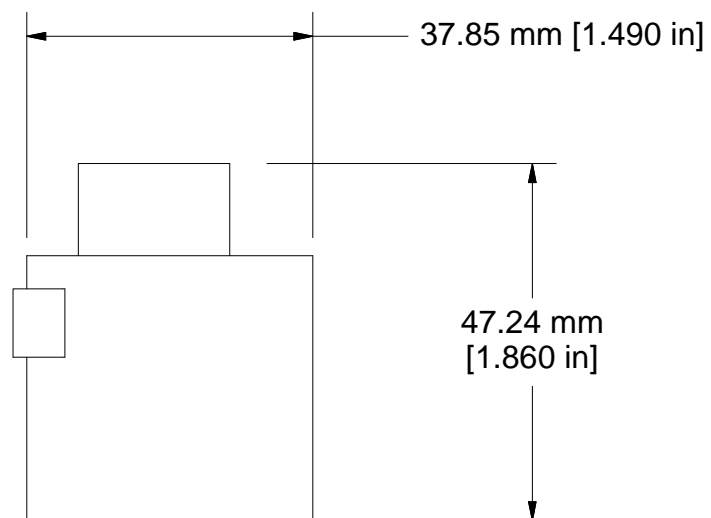

Used on these Contacts	
Receiver	ITA
	40-220003-01

COMMENTS / NOTES

MAC-PANEL

WWW.MACPANEL.COM

DRAWN BY
DC

DATE
18/09/2008

DESCRIPTION

Tooling, Positioner, CTI, for
40-220003-01 contacts.

SHEET
1 OF 1

DRAWING NO.

452220-CU

REVISION