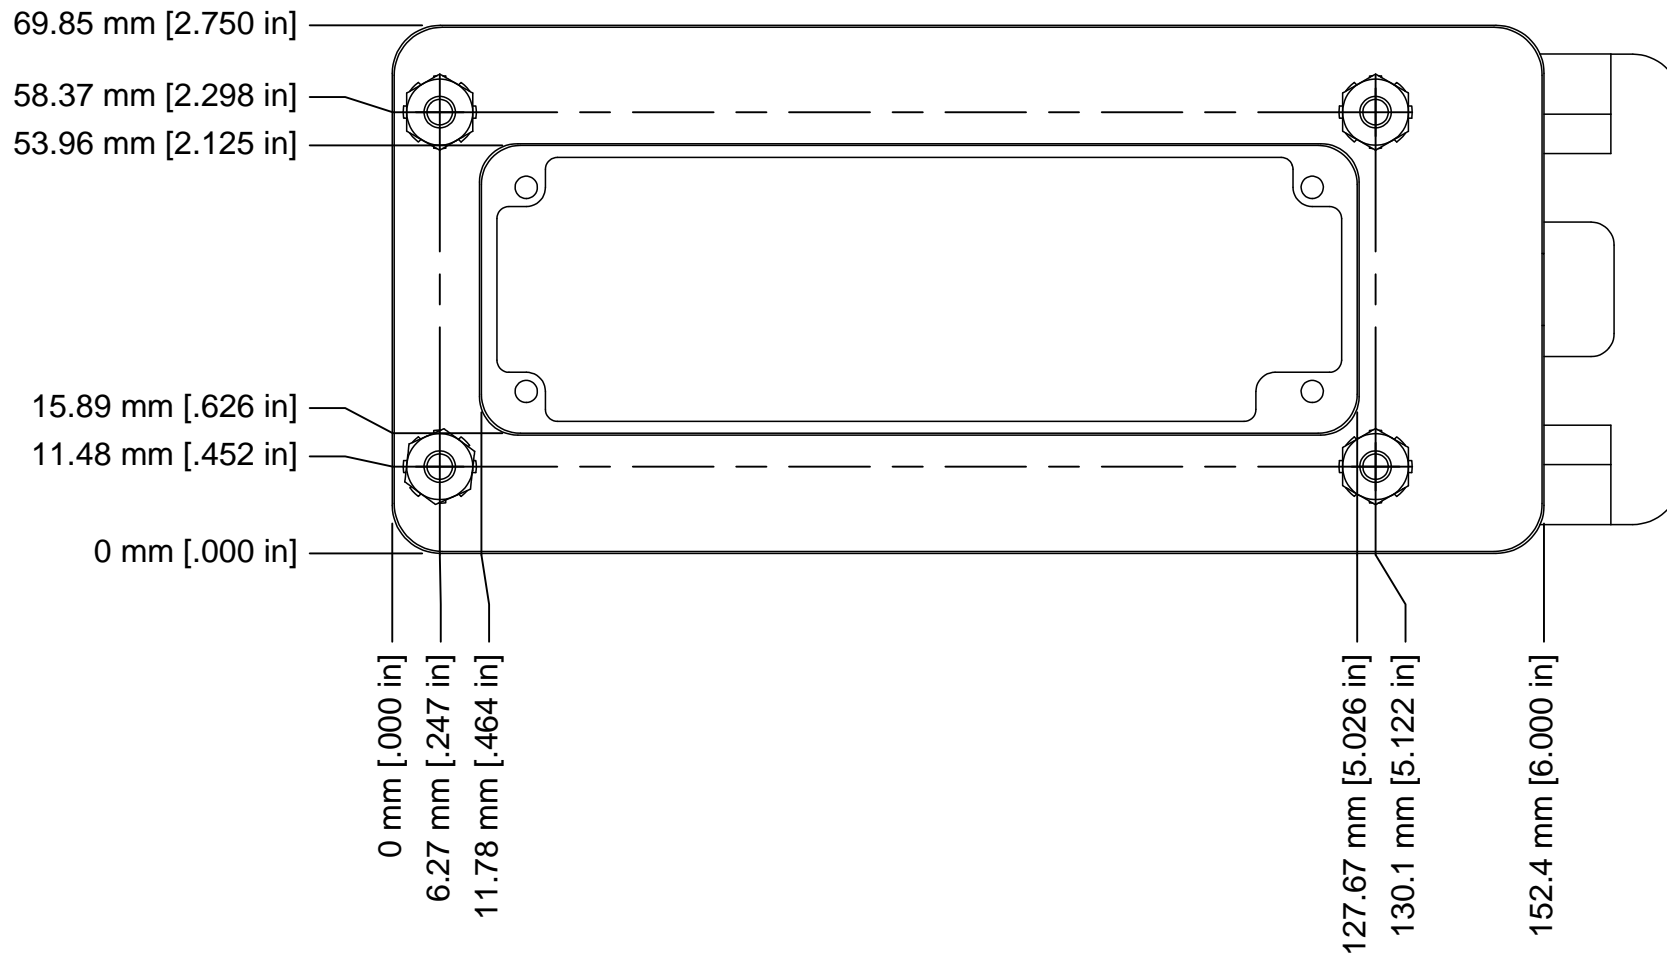

COMMENTS / NOTES

MAC-PANEL

WWW.MACPANEL.COM

DRAWN BY DATE 3/15/2010

SHEET 1 OF 2

DESCRIPTION
MPX Receiver, With Keying

DRAWING NO. 301000-02-CU

REVISION

COMMENTS / NOTES

MPX Receiver, Mounting Dimensions.
 Supplied with 4 x 8-32 UNC screws and nuts.

WWW.MACPANEL.COM

DRAWN BY

DATE

3/15/2010

3rd
 angle
 projection

DESCRIPTION

MPX Receiver, With Keying

DRAWING NO.

301000-02-CU

REVISION

SHEET

2 OF 2