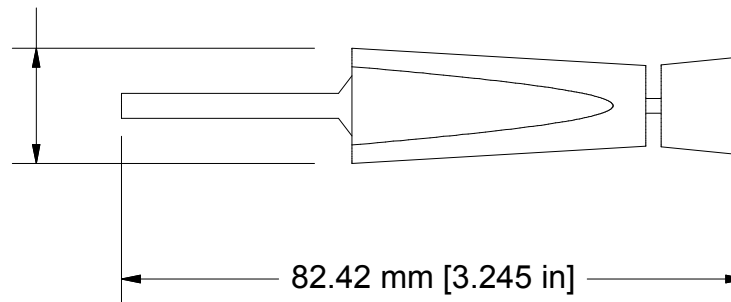

15.24 mm  
[.600 in]

Used on these Contacts	
Receiver	ITA
40-120003-01	40-220003-01

COMMENTS / NOTES

WWW.MACPANEL.COM

DRAWN BY  
DC

DATE  
18/09/2008

DESCRIPTION

3rd  
angle  
projection

Tooling, CTI, Power Contacts

DRAWING NO.

412647-CU

REVISION

A

SHEET

1 OF 1