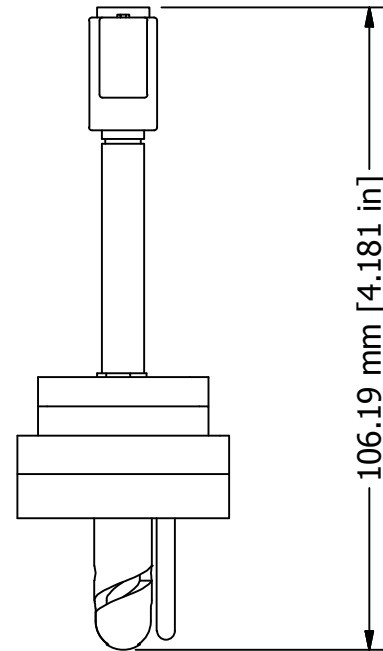

Plug Top View

35.00 mm [1.378 in]

COMMENTS / NOTES

Overall View

WWW.MACPANEL.COM

DRAWN BY  
davecooper

DATE  
06/08/2013

DESCRIPTION

LIF, Plug Male, 260 Way, Discrete Wiring

Third Angle  
Projection

DRAWING NO.

LIF-0260-M-CU

REVISION

E

SHEET  
1 OF 1