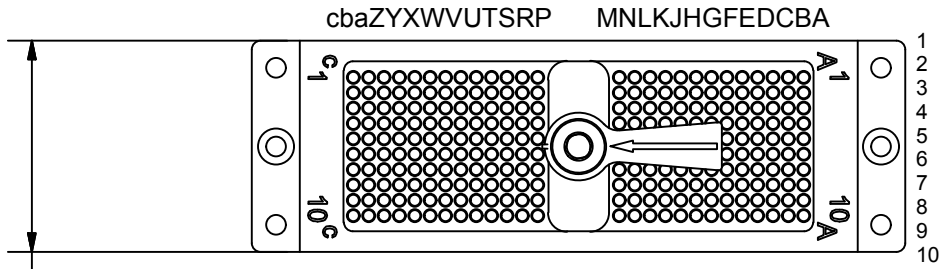

Plug Top View

35.00 mm [1.378 in]

COMMENTS / NOTES

Overall View

WWW.MACPANEL.COM

DRAWN BY  
davecooper

DATE  
06/08/2013

DESCRIPTION

LIF, Plug Male, 260 Way, Discrete Wiring

Third Angle  
Projection

DRAWING NO.

LIF-0260-M-CU

REVISION

E

SHEET  
1 OF 1