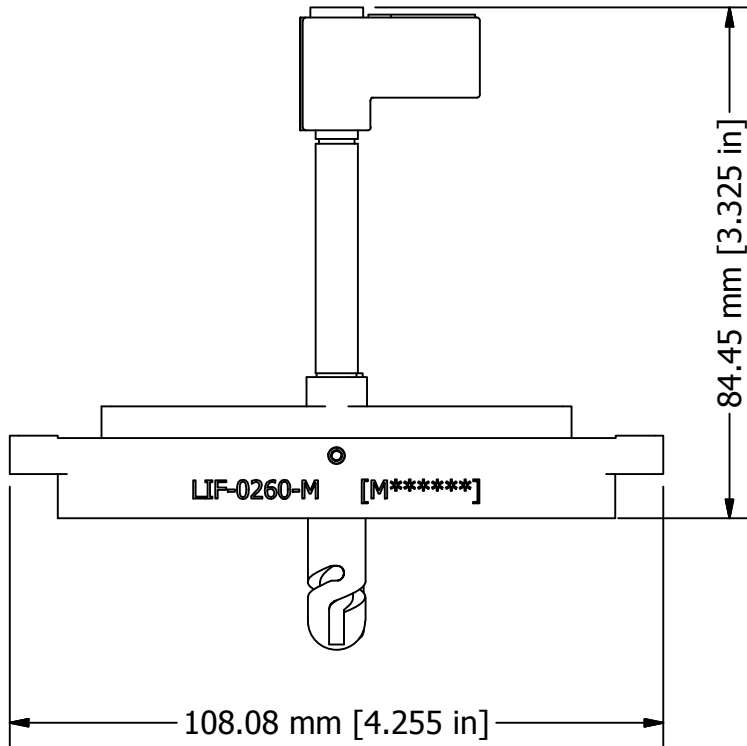

Plug Top View

35.00 mm [1.378 in]

COMMENTS / NOTES

Overall View

WWW.MACPANEL.COM

DRAWN BY  
davecooper

DATE  
06/08/2013

DESCRIPTION

LIF, Plug Male, 260 Way, Discrete Wiring

Third Angle  
Projection

DRAWING NO.

LIF-0260-M-CU

REVISION

E

SHEET  
1 OF 1