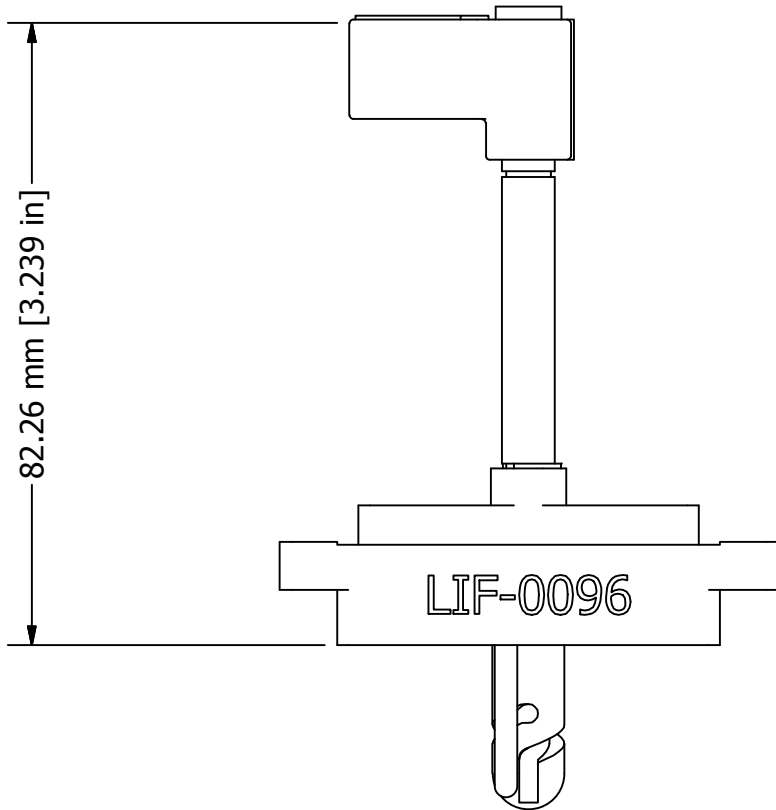

### Plug Top View

COMMENTS / NOTES

Overall View

MAC-PANEL

WWW.MACPANEL.COM

DRAWN BY  
shodnett

DATE  
10/17/2013

SHEET  
1 OF 1

DESCRIPTION

LIF, Assembly, Plug, 96 Position

DRAWING NO.

LIF-0096-M-CU

REVISION

B