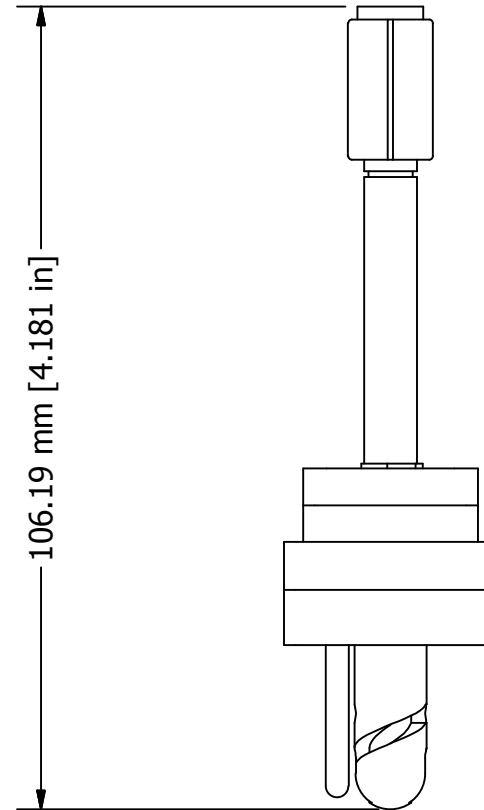

### Plug Top View

COMMENTS / NOTES

Overall View

MAC-PANEL

WWW.MACPANEL.COM

DRAWN BY  
shodnett

DATE  
10/17/2013

SHEET  
1 OF 1

DESCRIPTION

LIF, Assembly, Plug, 96 Position

DRAWING NO.

LIF-0096-M-CU

REVISION

B