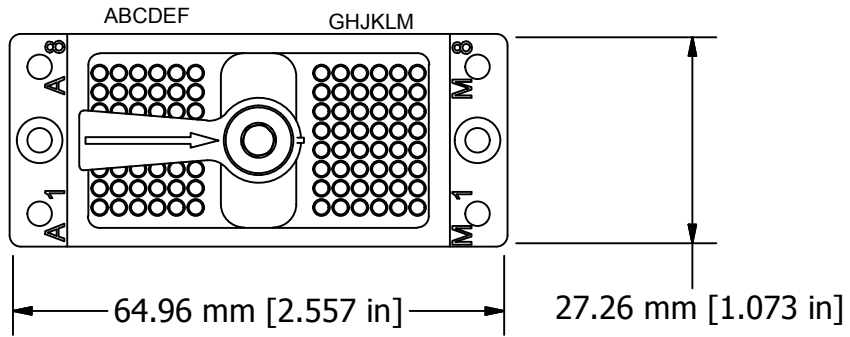

Plug Top View

COMMENTS / NOTES

Overall View

MAC-PANEL

WWW.MACPANEL.COM

DRAWN BY
shodnett

DATE
10/17/2013

SHEET
1 OF 1

DESCRIPTION

LIF, Assembly, Plug, 96 Position

DRAWING NO.

LIF-0096-M-CU

REVISION

B