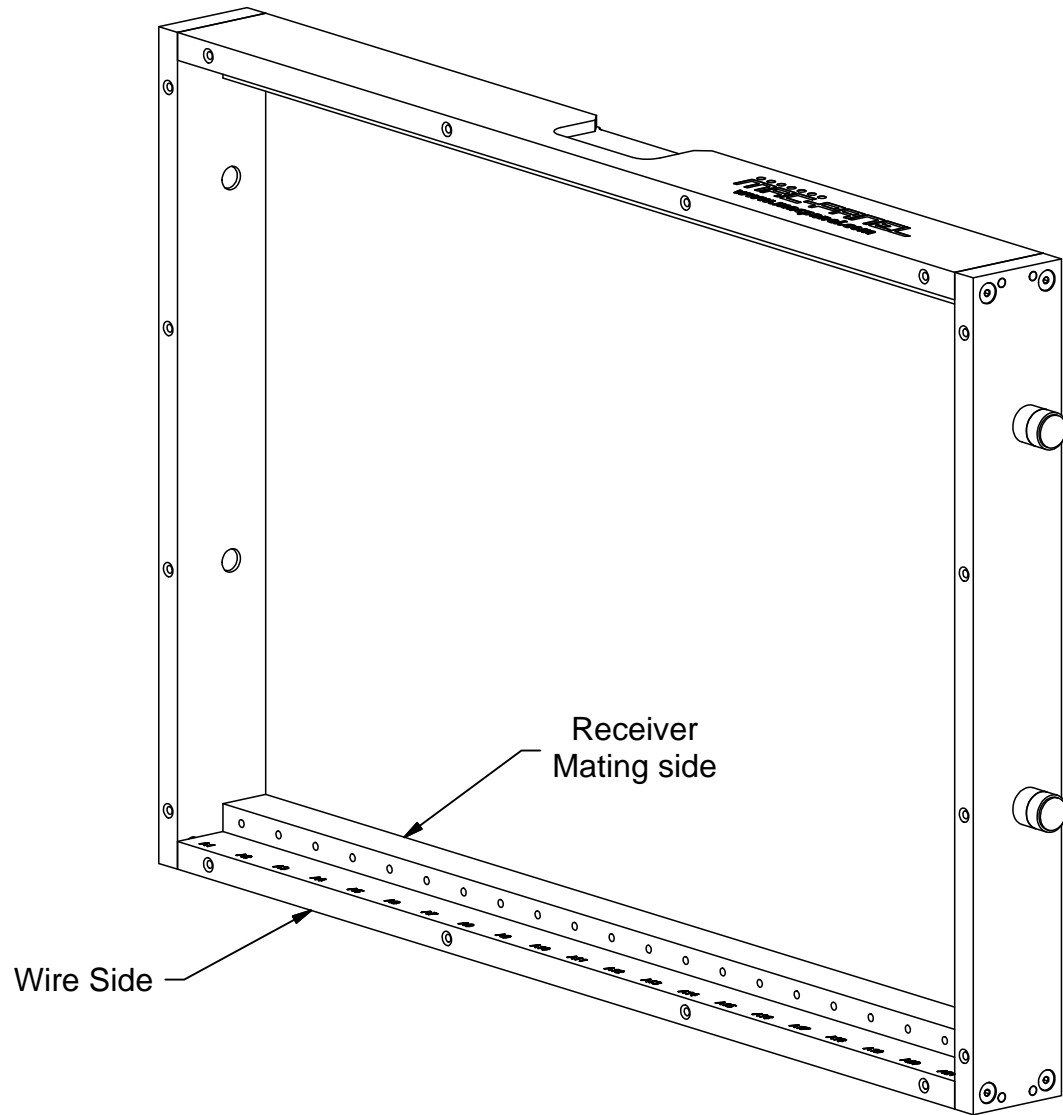

COMMENTS / NOTES

○○○○○○○
MAC-PANEL

WWW.MACPANEL.COM

DRAWN BY

DATE

9/27/2010

3rd
angle
projection

DESCRIPTION

ITA, Single Tier Frame, 21 Slot.

DRAWING NO.

7521211-CU

REVISION

SHEET

3 OF 3