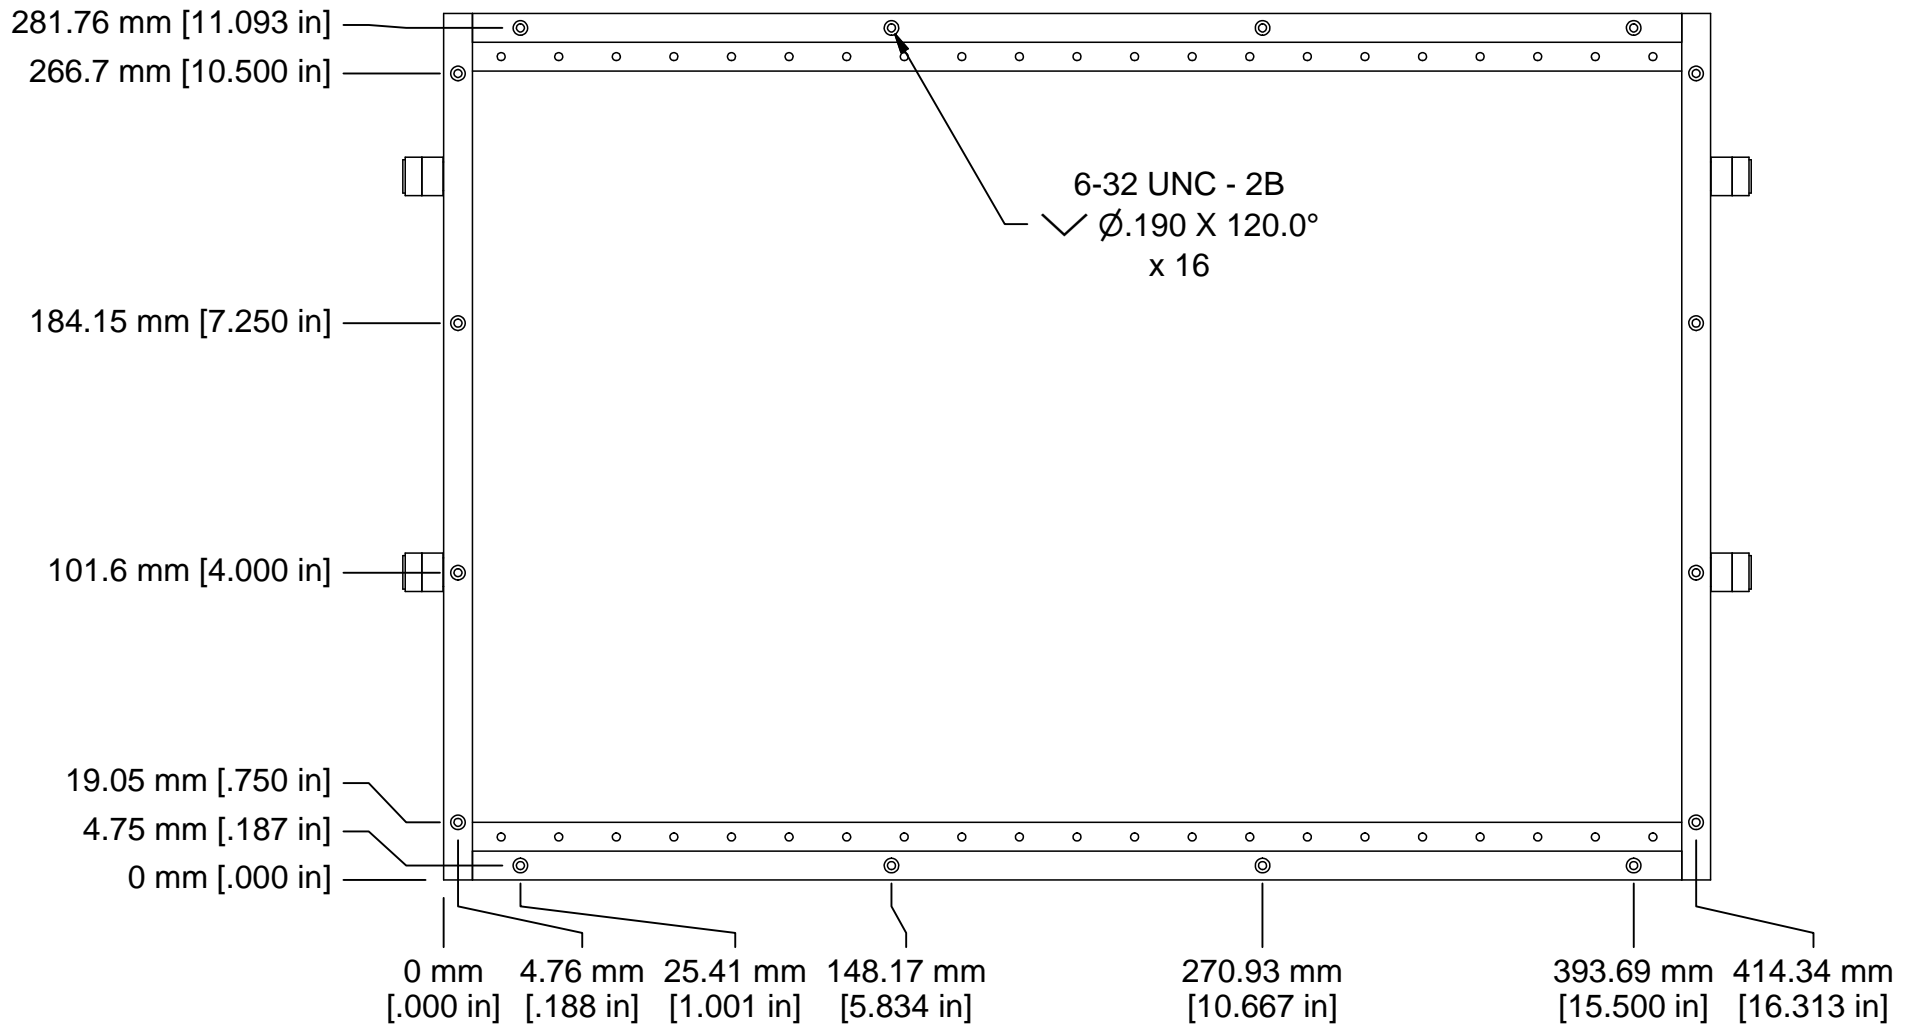

DESCRIPTION

ITA, Single Tier Frame, 21 Slot.

DRAWING NO.

7521211-CU

REVISION

COMMENTS / NOTES

Enclosure Mounting Holes

○○○○○○○

**MAC-PANEL**

WWW.MACPANEL.COM

DRAWN BY

DATE  
9/27/2010

3rd angle projection

SHEET  
2 OF 3

DESCRIPTION

ITA, Single Tier Frame, 21 Slot.

3rd  
 angle  
 projection

DESCRIPTION

ITA, Single Tier Frame, 21 Slot.

DRAWING NO.

7521211-CU

REVISION

SHEET

3 OF 3