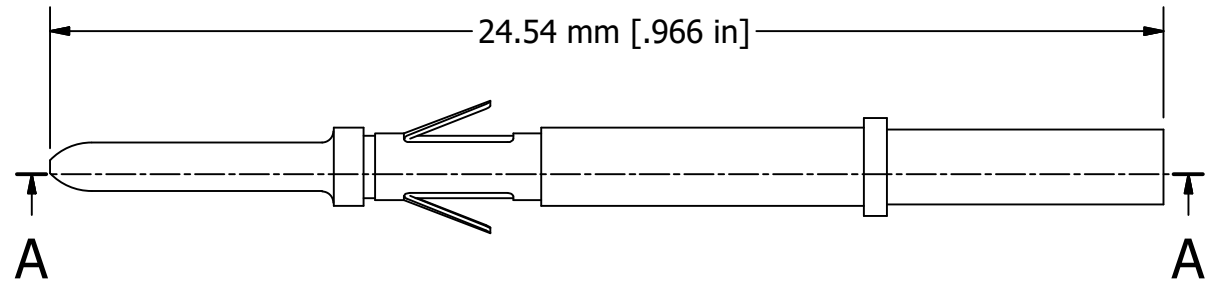

Operating Current "Max" : 5 Amps
Max Wire "AWG" : 20
Min Wire "AWG" : 24
Material : BeCu
Plating : Au (Gold) over Ni (Nickel)
Termination : Crimp
Cycle Life : 20,000

COMMENTS / NOTES

WWW.MACPANEL.COM

DRAWN BY
davecooper

DATE
08/03/2013

DESCRIPTION

Contact, Male 1mm, Crimp,
 20-24 AWG

DRAWING NO.

563700-CU-CU

REVISION

A

SHEET
1 OF 1