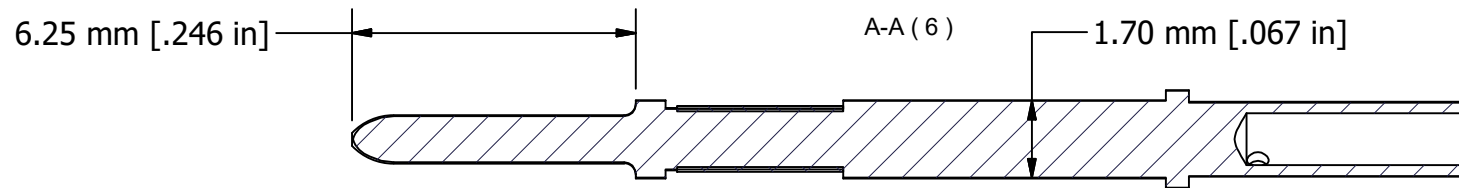

Operating Current "Max" : 5 Amps
Max Wire "AWG" : 20
Min Wire "AWG" : 24
Material : BeCu
Plating : Au (Gold) over Ni (Nickel)
Termination : Crimp
Cycle Life : 20,000

COMMENTS / NOTES

WWW.MACPANEL.COM

DRAWN BY
davecooper

DATE
08/03/2013

DESCRIPTION

Contact, Male 1mm, Crimp,
 20-24 AWG

DRAWING NO.

563700-CU-CU

REVISION

A

SHEET
1 OF 1