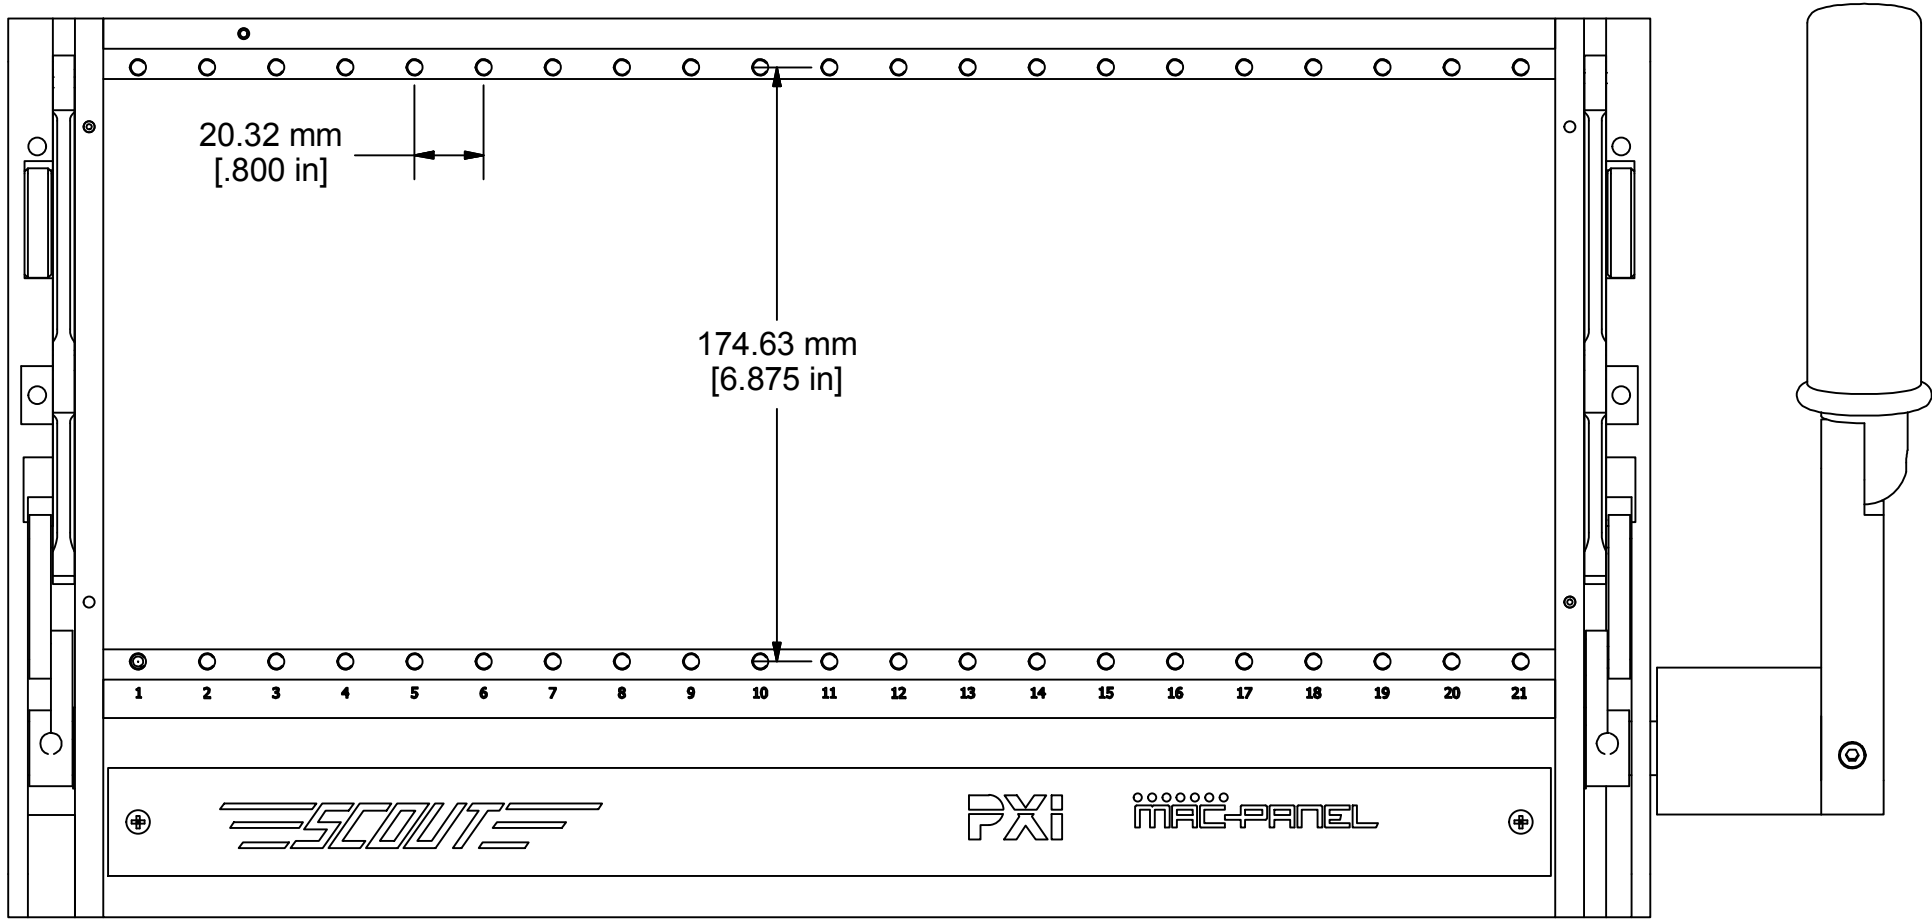

COMMENTS / NOTES

Views to show overall dimensions

MAC-PANEL

WWW.MACPANEL.COM

DRAWN BY davecooper DATE 26/02/2013

SHEET 1 OF 3

DESCRIPTION	
Receiver, Scout, 21 Slot, Extended Handle	
DRAWING NO.	REVISION
563675-CU	NoRev

DESCRIPTION

Receiver, Scout, 21 Slot, Extended Handle

DRAWING NO.
563675-CU

REVISION
NoRev

COMMENTS / NOTES

View to show mounting options

MAC-PANEL

WWW.MACPANEL.COM

DRAWN BY
davecooper

DATE
26/02/2013

DESCRIPTION

Receiver, Scout, 21 Slot,
Extended Handle

SHEET
3 OF 3

DRAWING NO.

563675-CU

REVISION