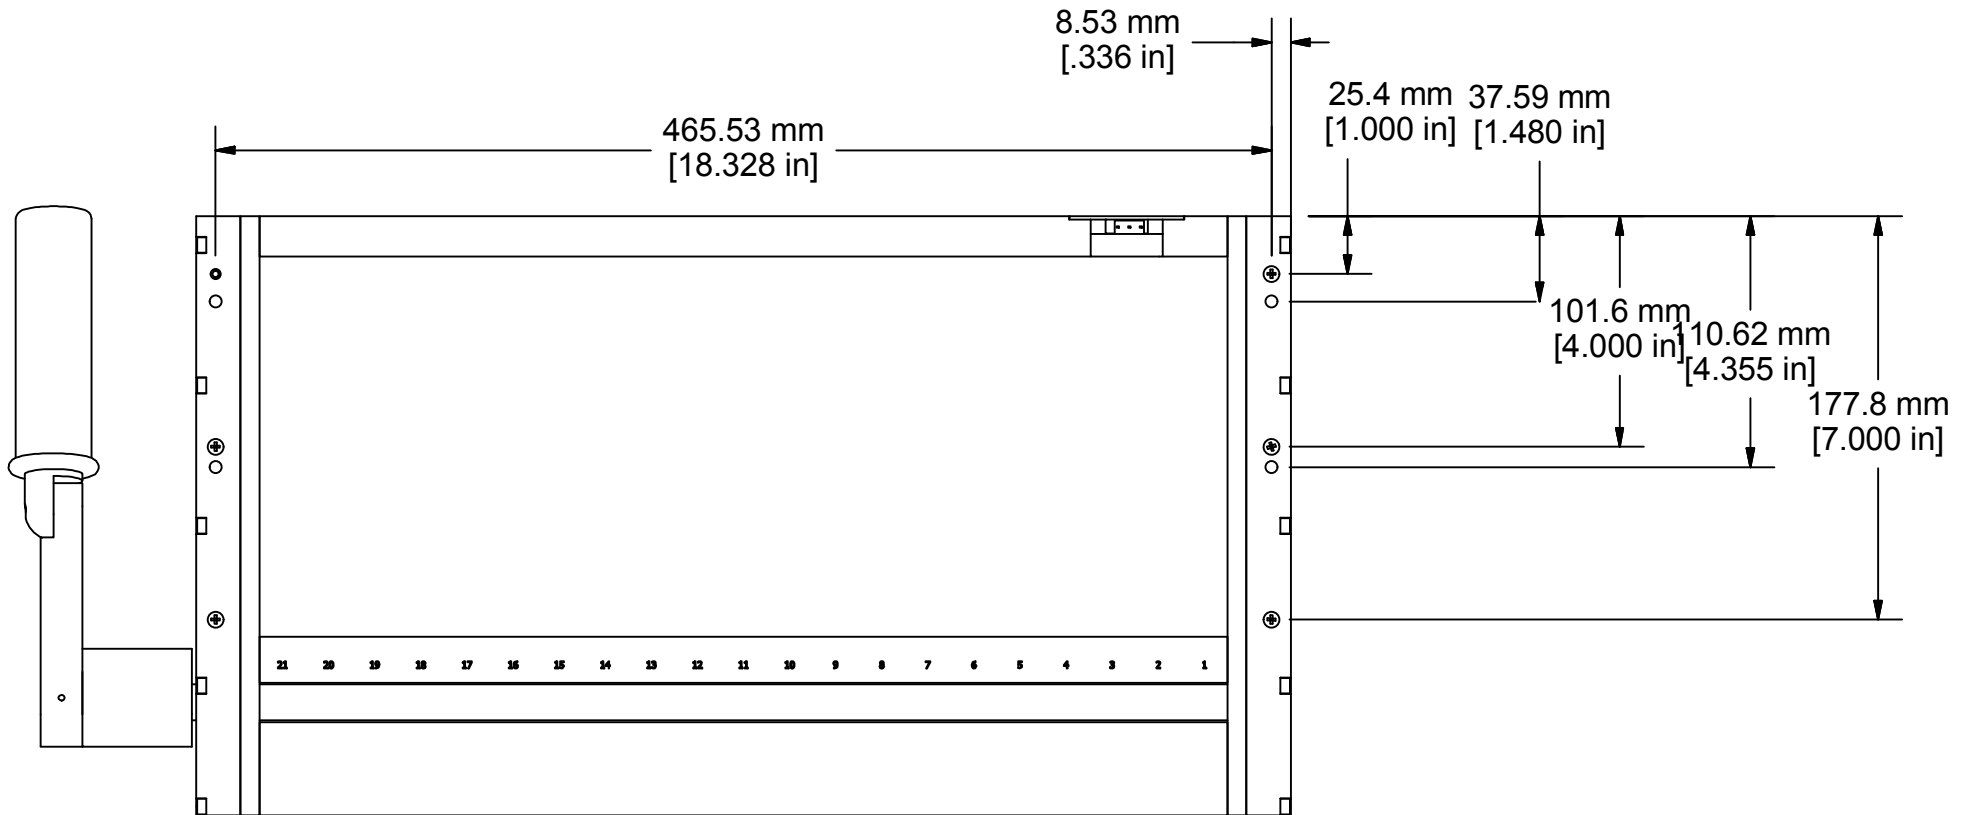

DESCRIPTION

Receiver, Scout, 21 Slot, Extended Handle

DRAWING NO.
563675-CU

REVISION
NoRev

COMMENTS / NOTES

View to show mounting options

MAC-PANEL

WWW.MACPANEL.COM

DRAWN BY
davecooper

DATE
26/02/2013

DESCRIPTION

Receiver, Scout, 21 Slot,
Extended Handle

SHEET
3 OF 3

DRAWING NO.

563675-CU

REVISION