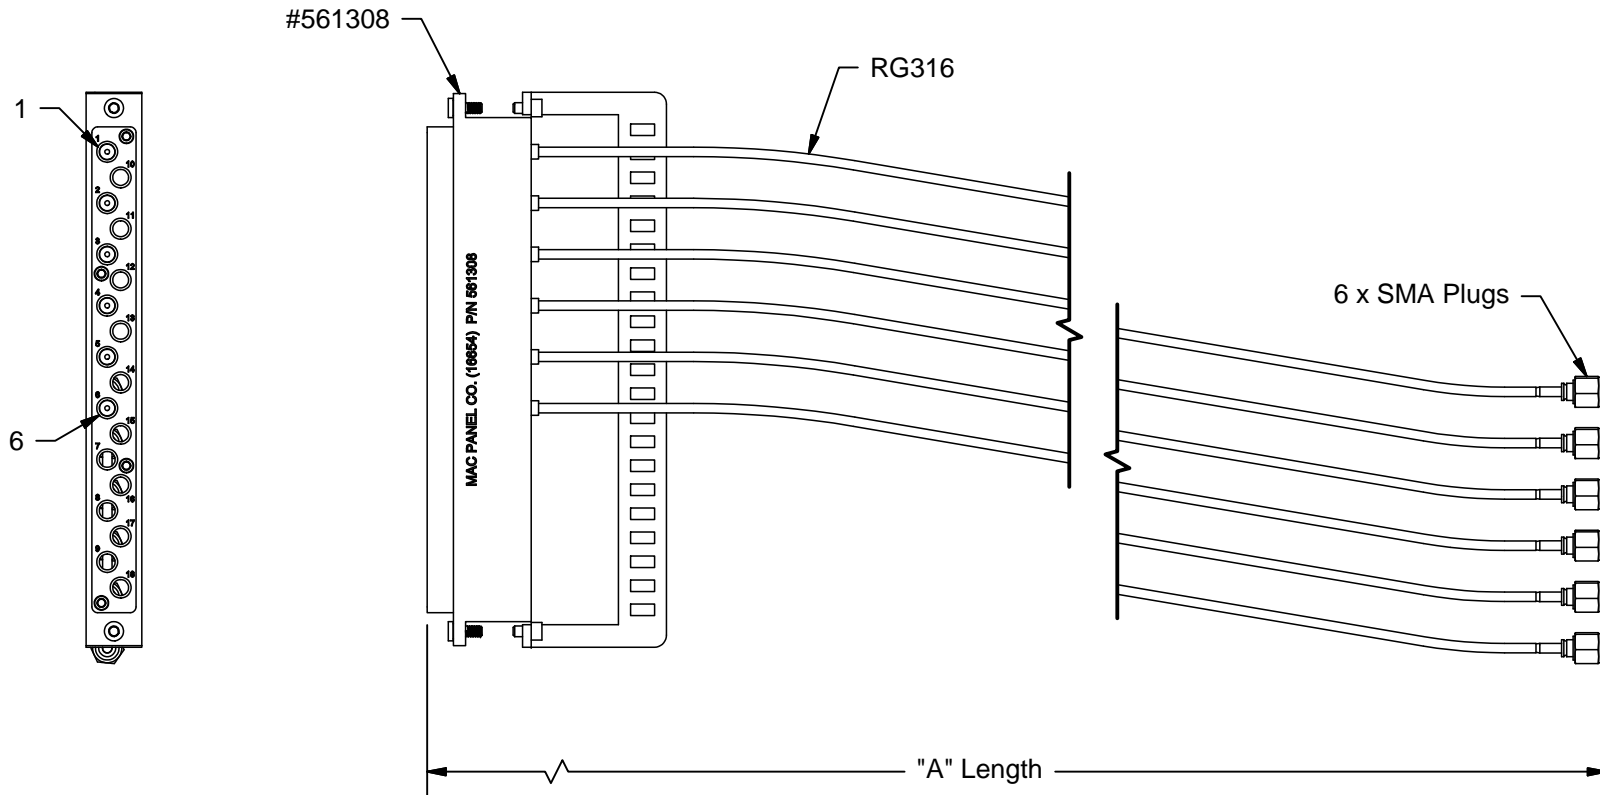

These assemblies are suitable for Agilent 34946A Op. 020  
 ITA mating module is #561408

Part #	"A" Length
563139-18	18"
563139-36	36"

COMMENTS / NOTES	 <b>MAC-PANEL</b>	DRAWN BY  DATE 3/30/2011	DESCRIPTION <b>TITAN Cable Assembly, Agilent</b>
	<a href="http://WWW.MACPANEL.COM">WWW.MACPANEL.COM</a>	SHEET 1 OF 1	DRAWING NO. <b>563139-CU</b>