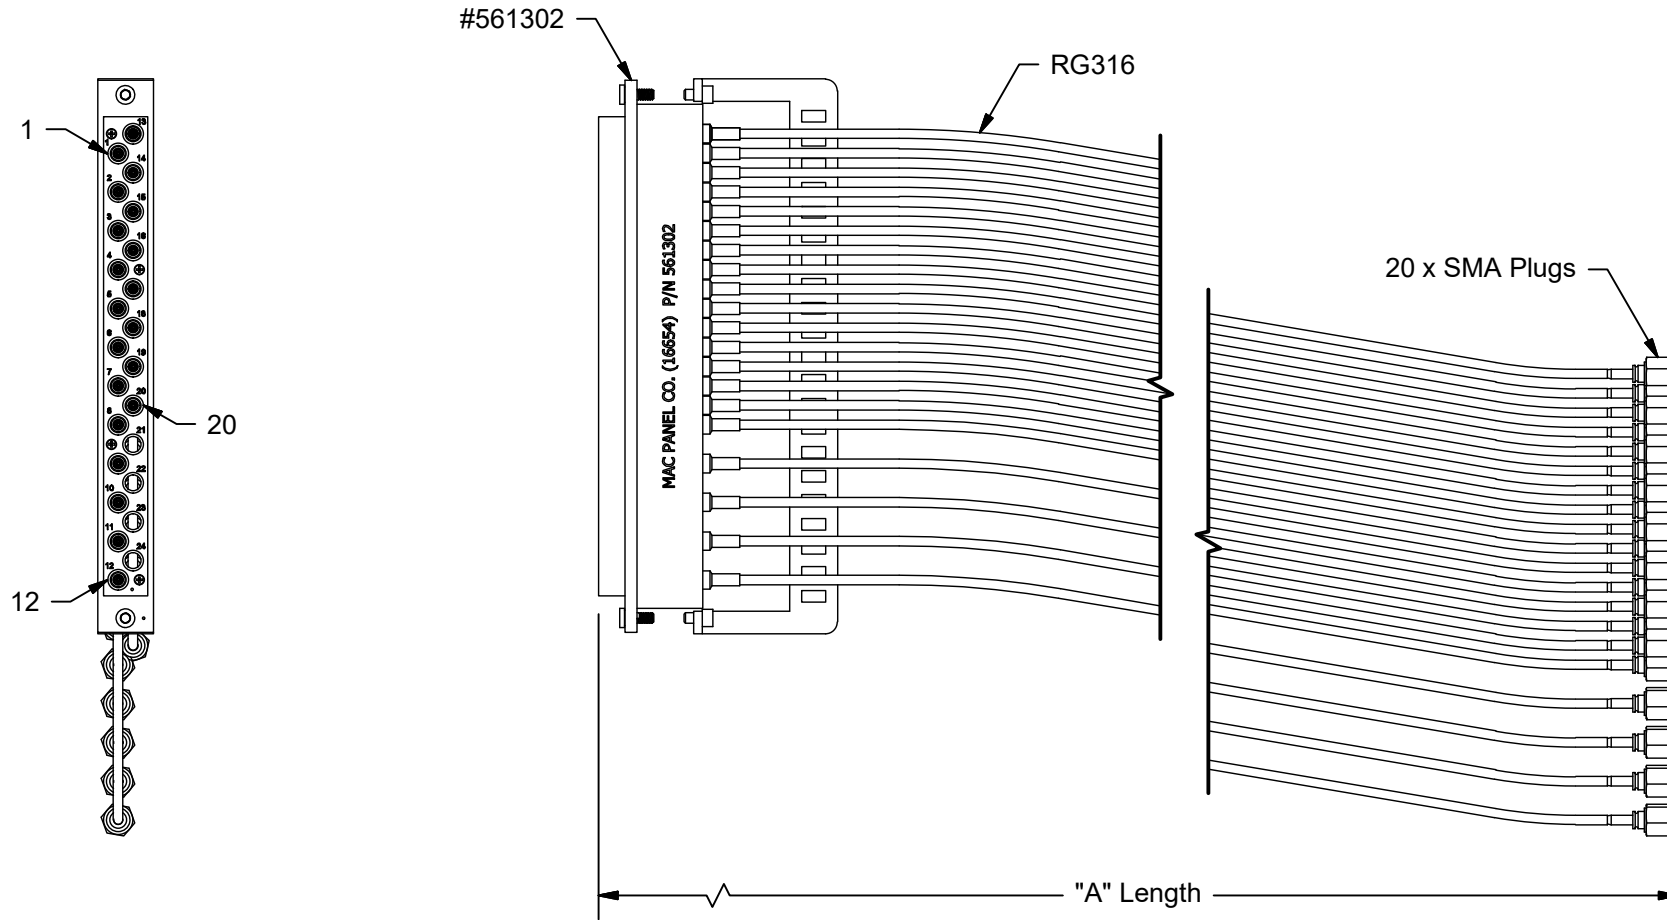

ITA mating module is #561402.

Part #	"A" Length
563129-18	18"
563129-36	36"

COMMENTS / NOTES		DRAWN BY	DATE 30/03/2011	DESCRIPTION
	WWW.MACPANEL.COM	 3rd angle projection		TITAN Cable Assembly, Agilent.
		SHEET 1 OF 1	DRAWING NO. 563129-CU	REVISION