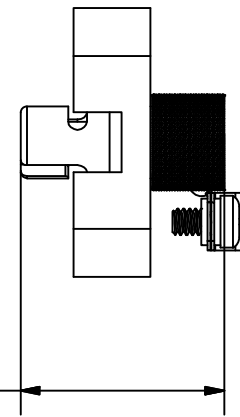

35.56 mm [1.400 in]

26.92 mm [1.060 in]

98.02 mm [3.859 in]

COMMENTS / NOTES

Overall View

MACPANEL

WWW.MACPANEL.COM

DRAWN BY  
D Cooper

DATE  
05/10/2017

Third Angle  
Projection

DESCRIPTION

APEX, Protective Cover, Socket, 260  
Position

DRAWING NO.

562617-CU

REVISION

C