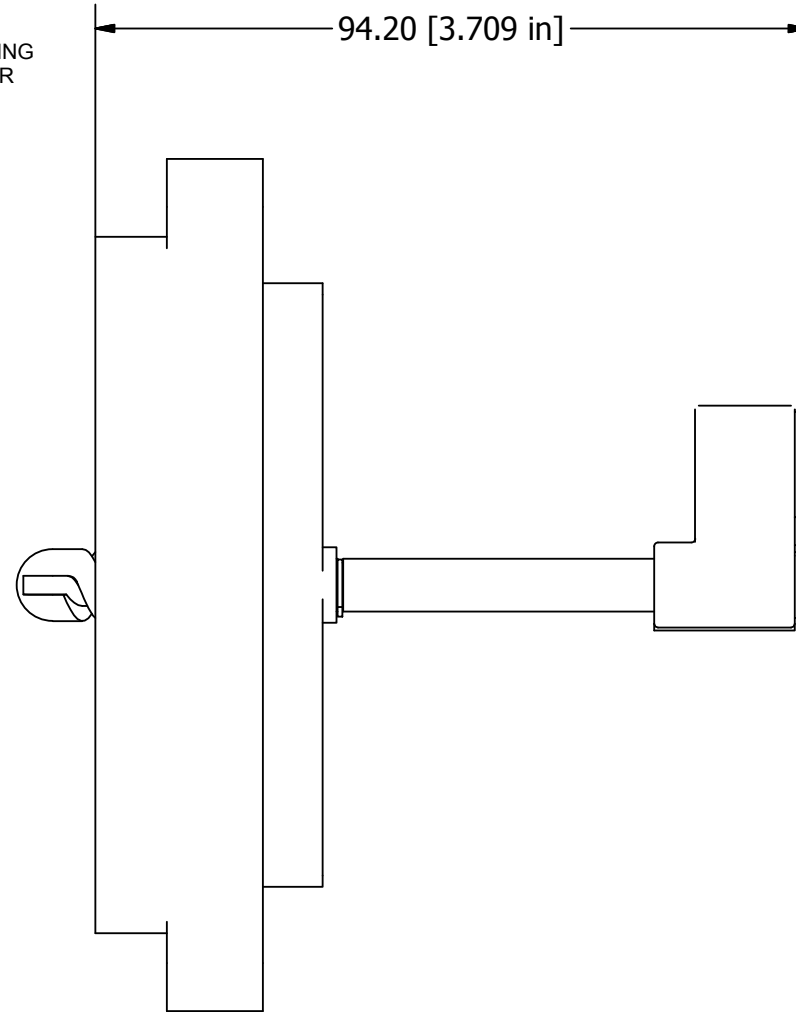

MATING FACE VIEW

SIDE VIEW

WIRING FACE VIEW

COMMENTS / NOTES

MAC-PANEL

WWW.MACPANEL.COM

DRAWN BY
llevan

DATE
6/3/2014

SHEET
1 OF 1

DESCRIPTION

APEX, PLUG, 156 POSITION,
CRIMP, NO BACKSHELL

DRAWING NO.

562606
Customer Drawing

REVISION

B