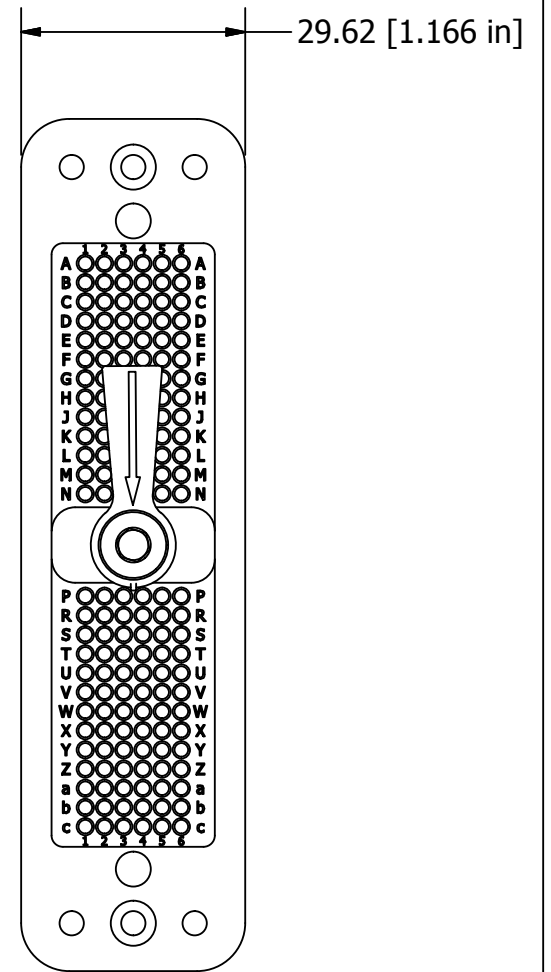

MATING FACE VIEW

SIDE VIEW

WIRING FACE VIEW

COMMENTS / NOTES

MAC-PANEL

WWW.MACPANEL.COM

DRAWN BY
llevan

DATE
6/3/2014

SHEET
1 OF 1

DESCRIPTION

APEX, PLUG, 156 POSITION,
CRIMP, NO BACKSHELL

DRAWING NO.

562606
Customer Drawing

REVISION

B