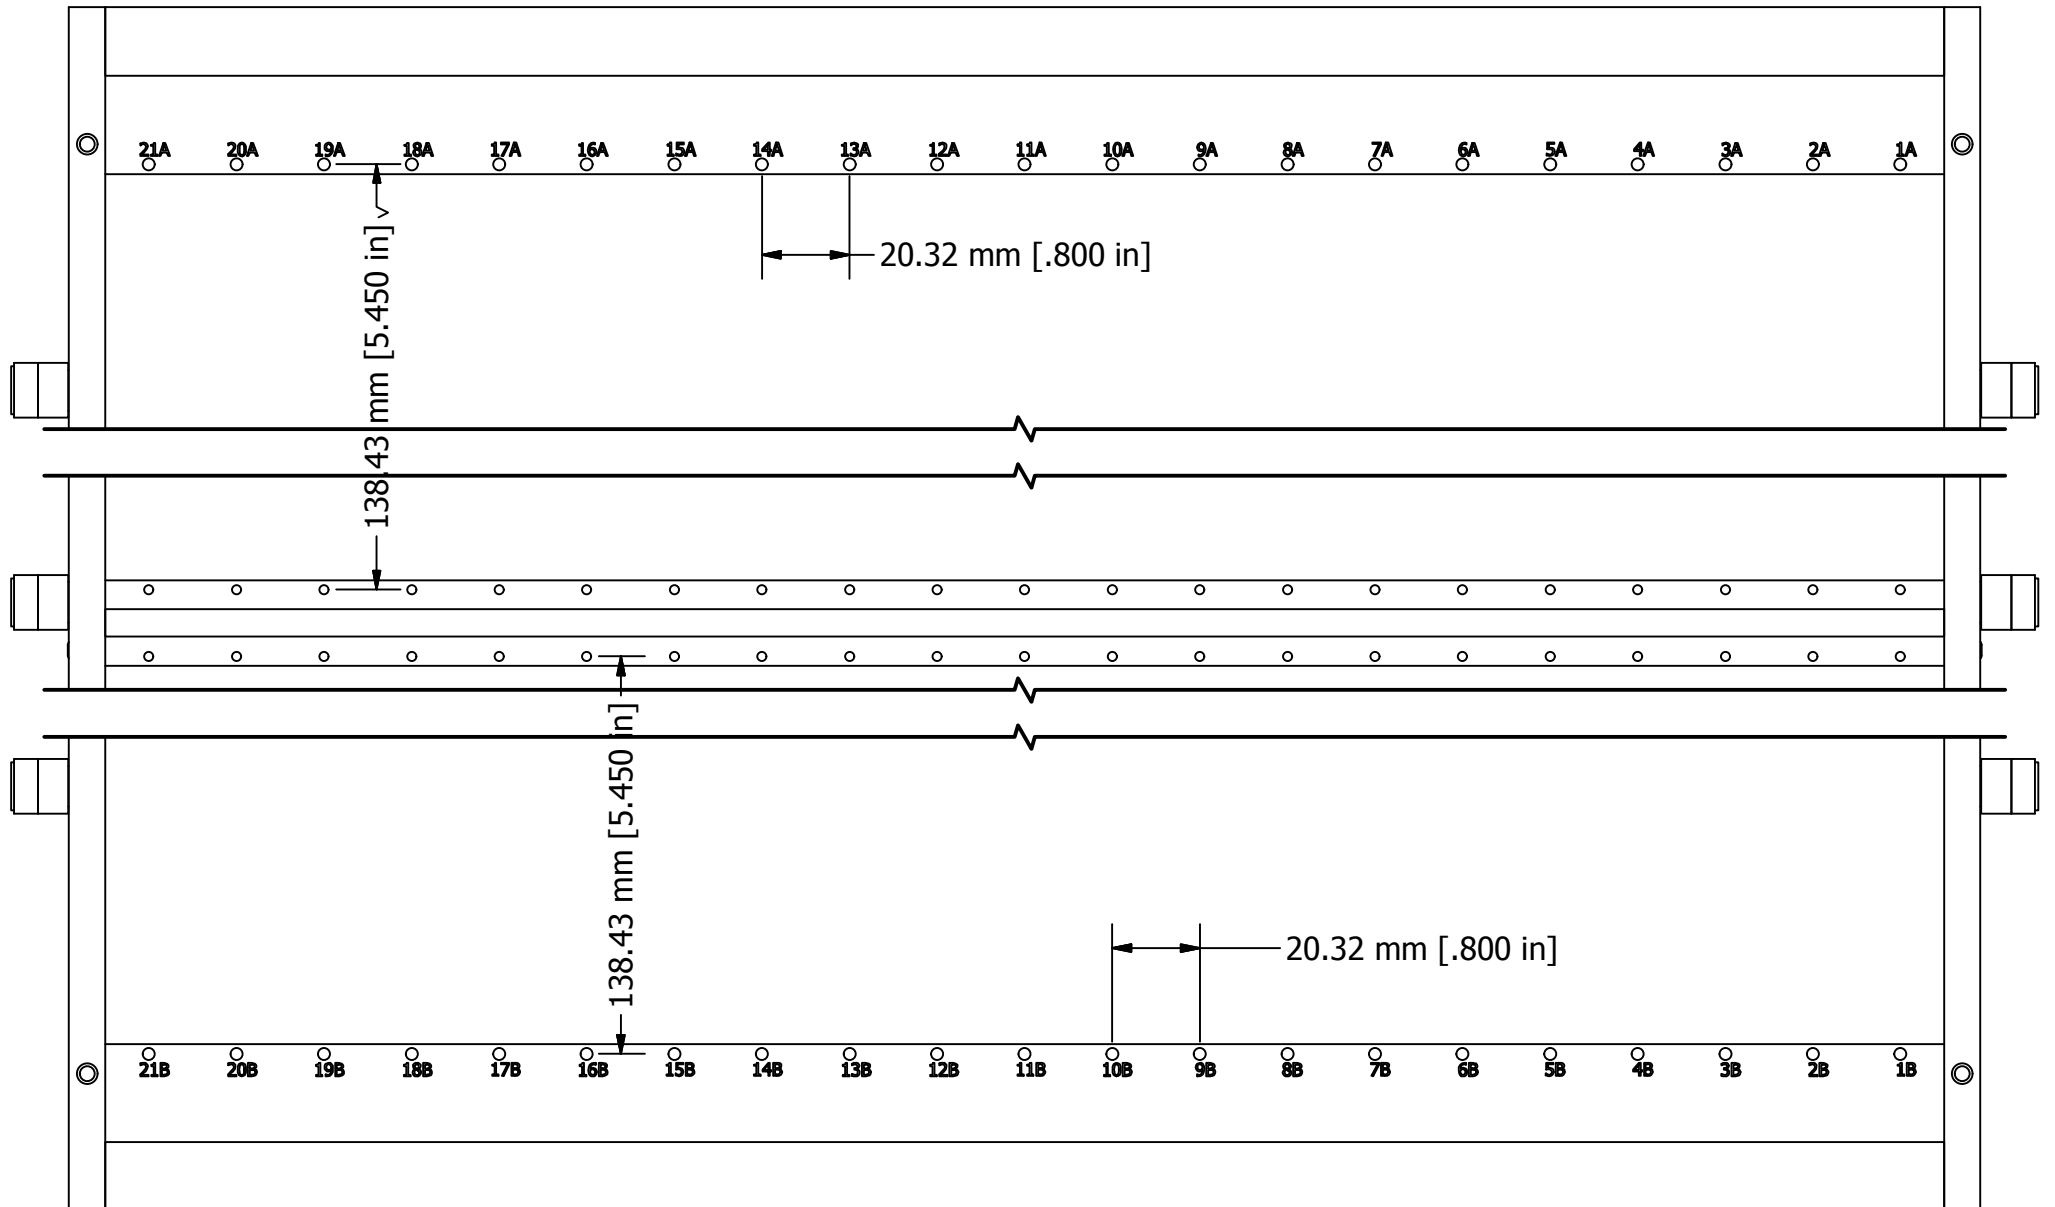

COMMENTS / NOTES
View to show slot numbers

MAC-PANEL

WWW.MACPANEL.COM

DRAWN BY
davecooper

DATE
01/12/2015

DESCRIPTION

ITA, SCOUT, 21 Slot, 6U, Carrierless

SHEET
2 OF 3

DRAWING NO.

561947-CU

REVISION

B