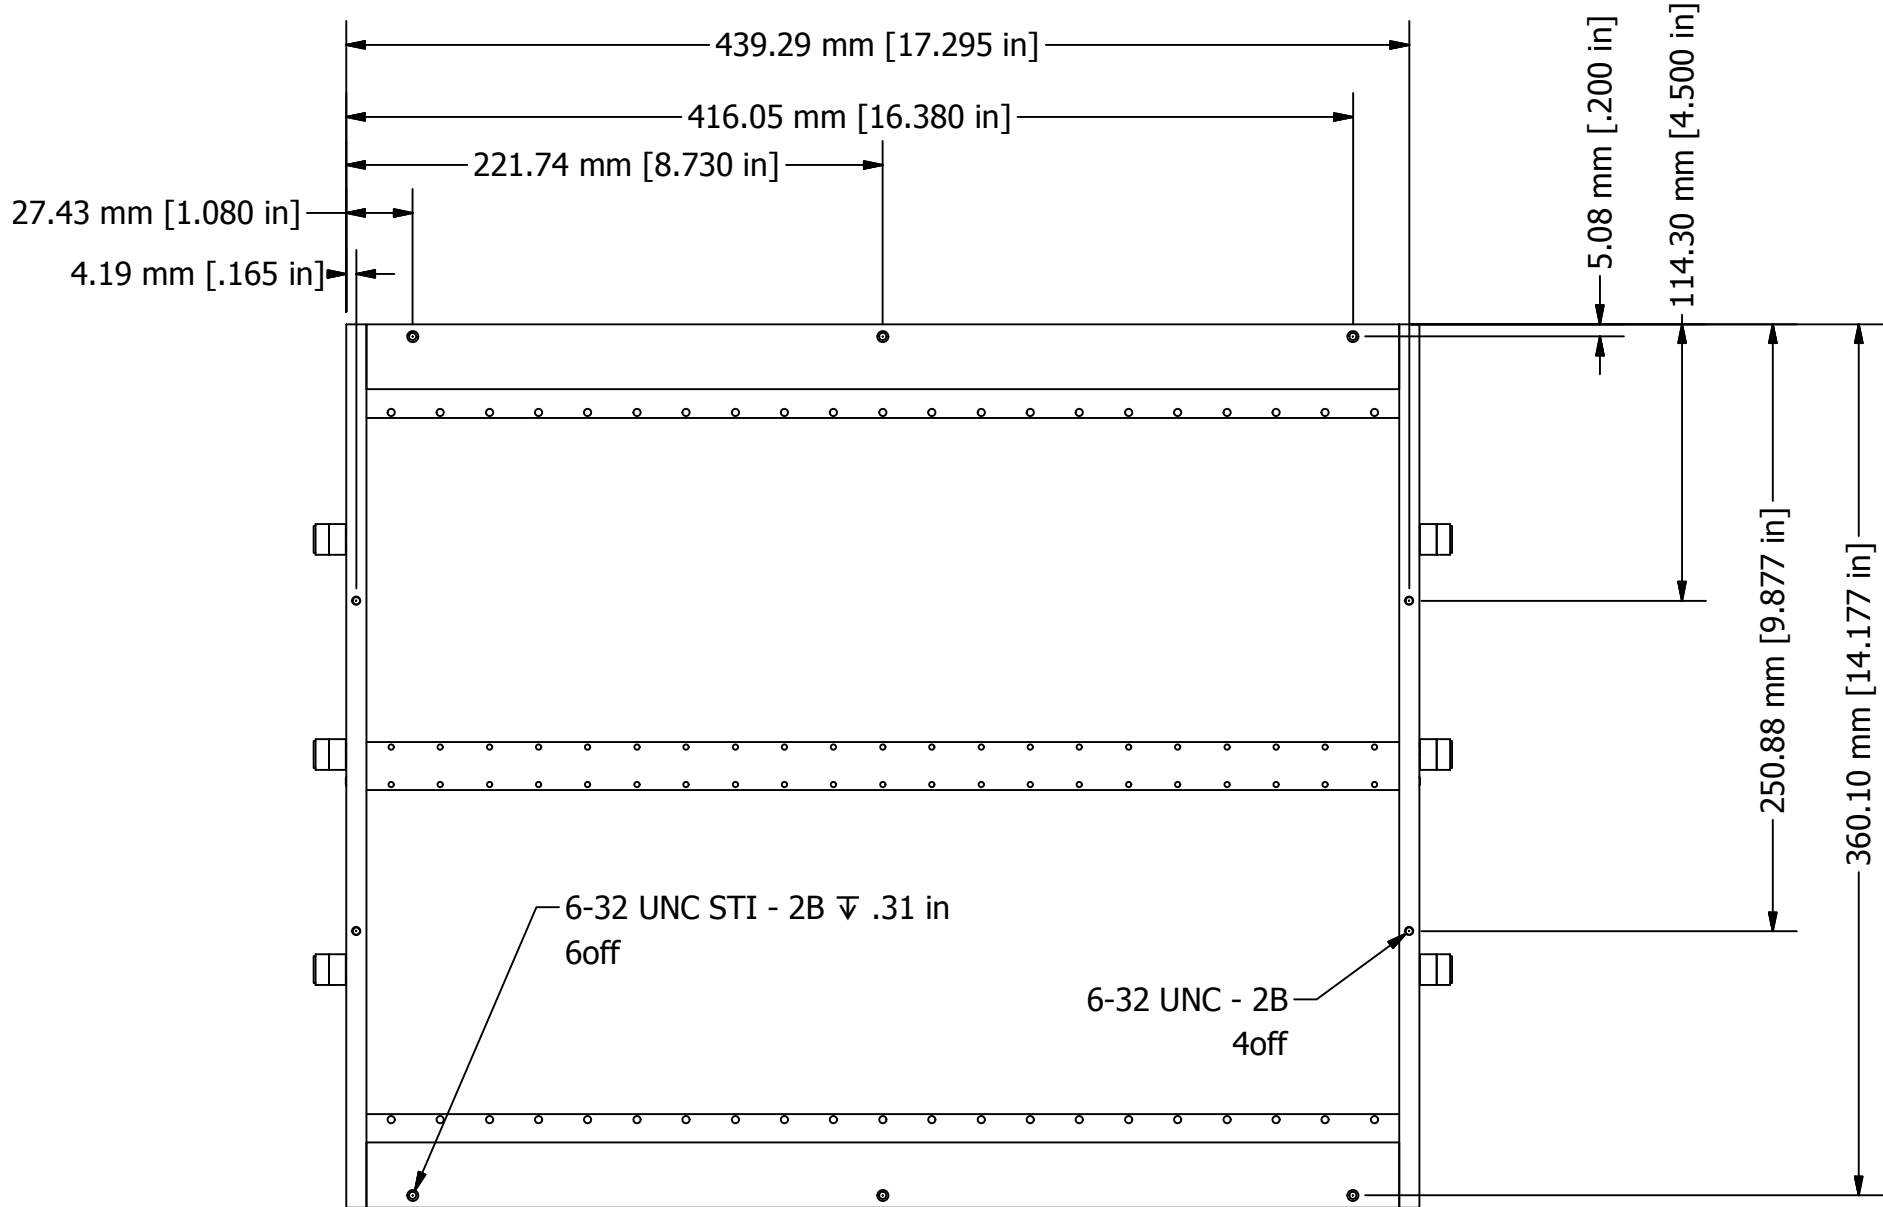

B

COMMENTS / NOTES
View for Enclosure mounting dimensions

WWW.MACPANEL.COM

DRAWN BY
davecooper

DATE
01/12/2015

DESCRIPTION

ITA, SCOUT, 21 Slot, 6U, Carrierless

SHEET
3 OF 3