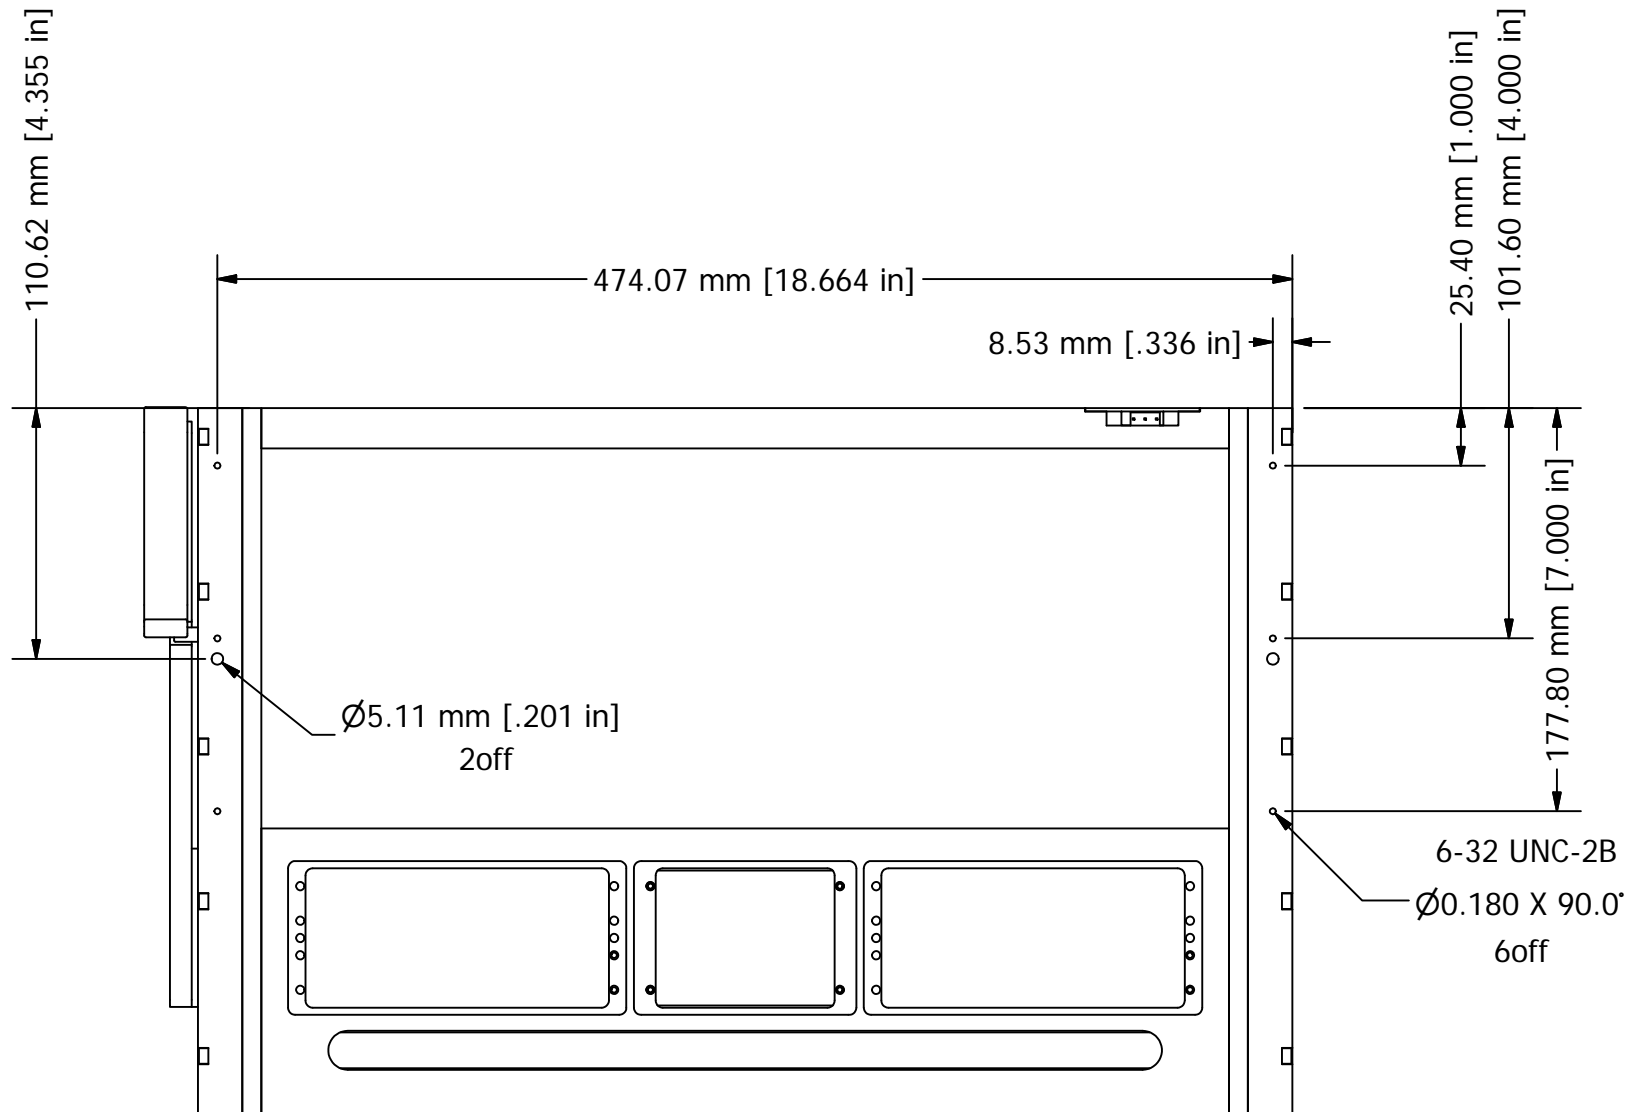

SHEET
2 OF 3

COMMENTS / NOTES

Rear View to show mounting holes

MAC-PANEL

WWW.MACPANEL.COM

DRAWN BY
Dave Cooper

DATE
03/01/2013

DESCRIPTION