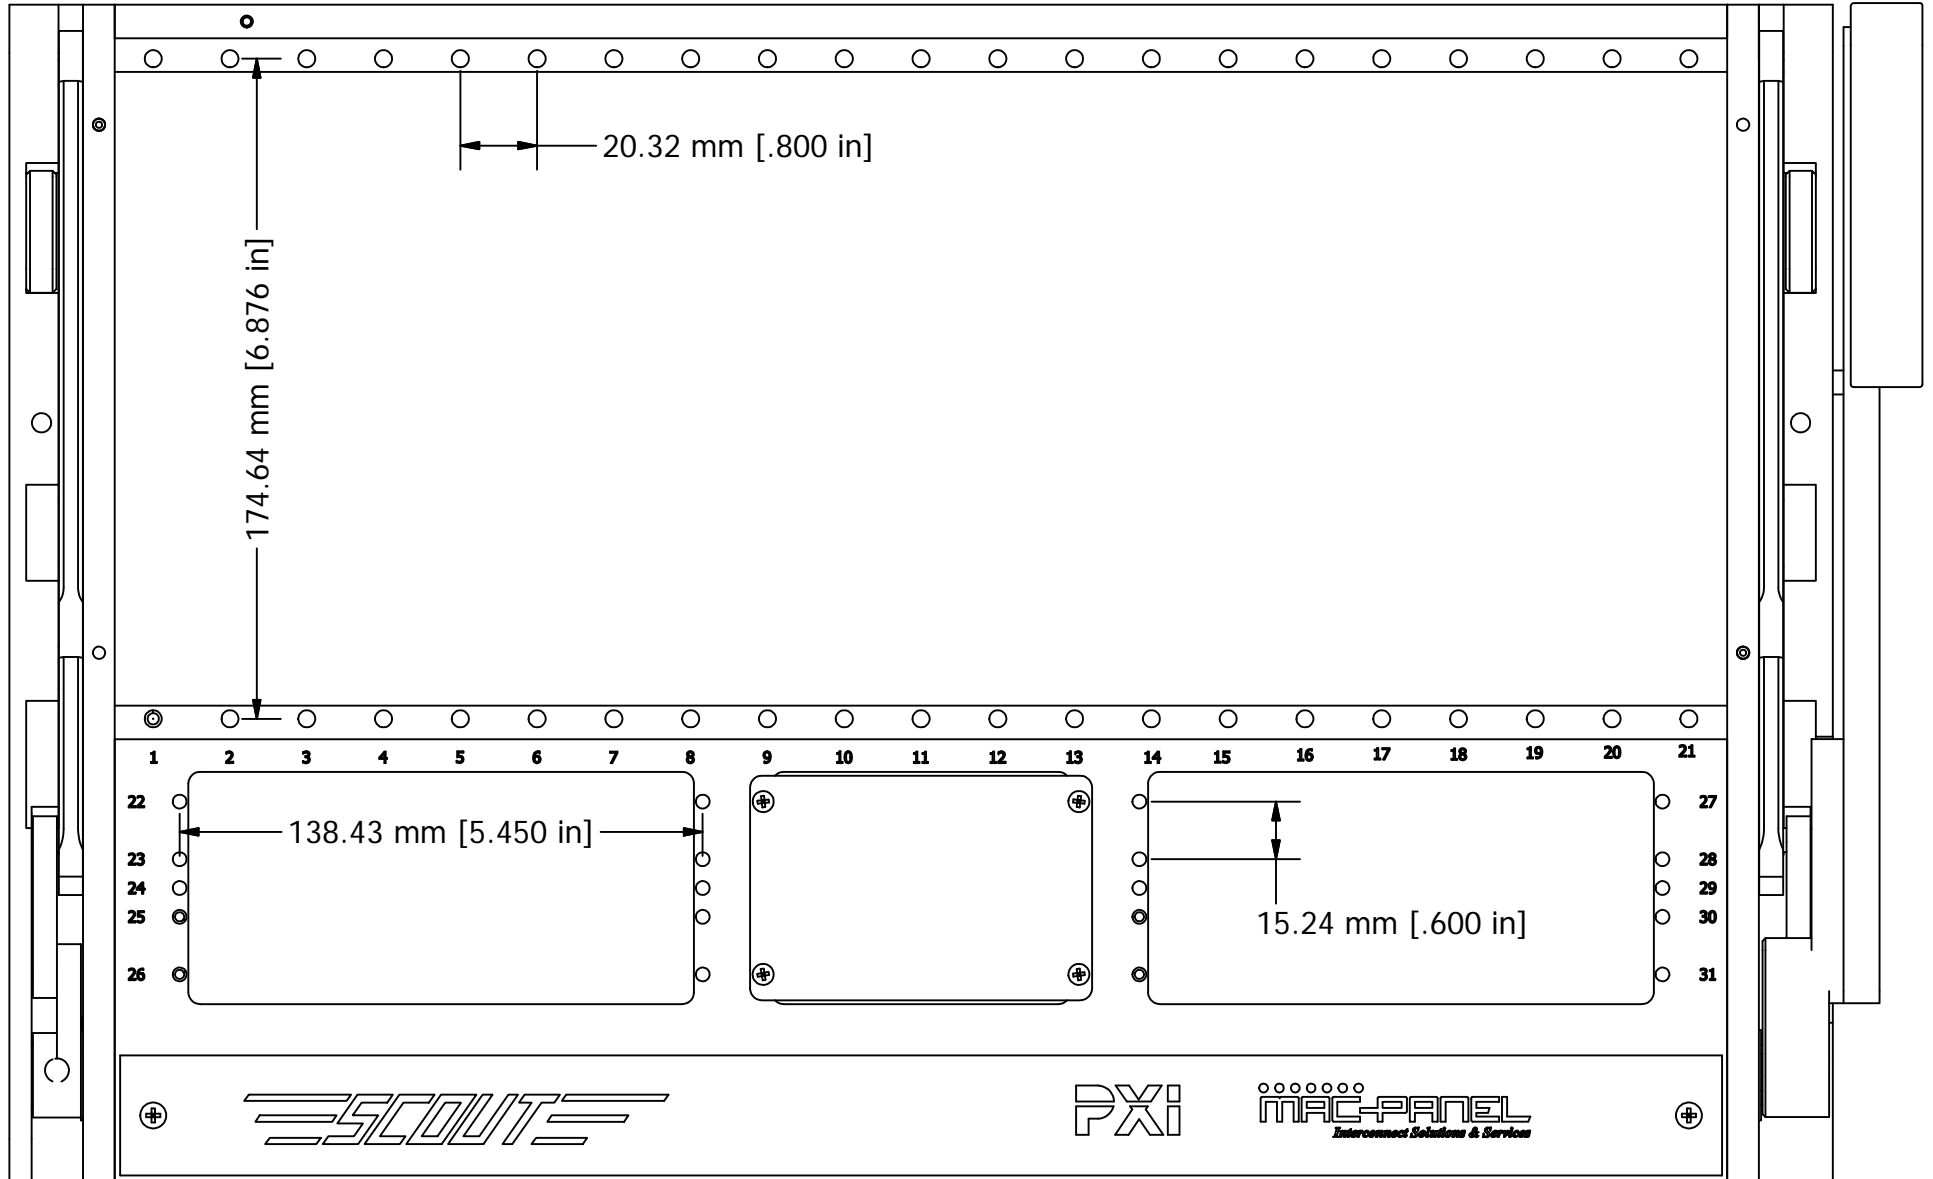

COMMENTS / NOTES
Overall View

MAC-PANEL

WWW.MACPANEL.COM

DRAWN BY
Dave Cooper

DATE
03/01/2013

DESCRIPTION

Receiver, SCOUTxt, 21/8 Slot

DRAWING NO.

561920-CU

REVISION

B

SHEET
1 OF 3

COMMENTS / NOTES

View to show Slot numbers

MAC-PANEL

WWW.MACPANEL.COM

DRAWN BY
Dave Cooper

DATE
03/01/2013

DESCRIPTION

Receiver, SCOUTxt, 21/8 Slot

DRAWING NO.

561920-CU

REVISION

B

Receiver, SCOUTxt, 21/8 Slot

Third Angle
Projection

DRAWING NO.

561920-CU

REVISION

B

SHEET
3 OF 3