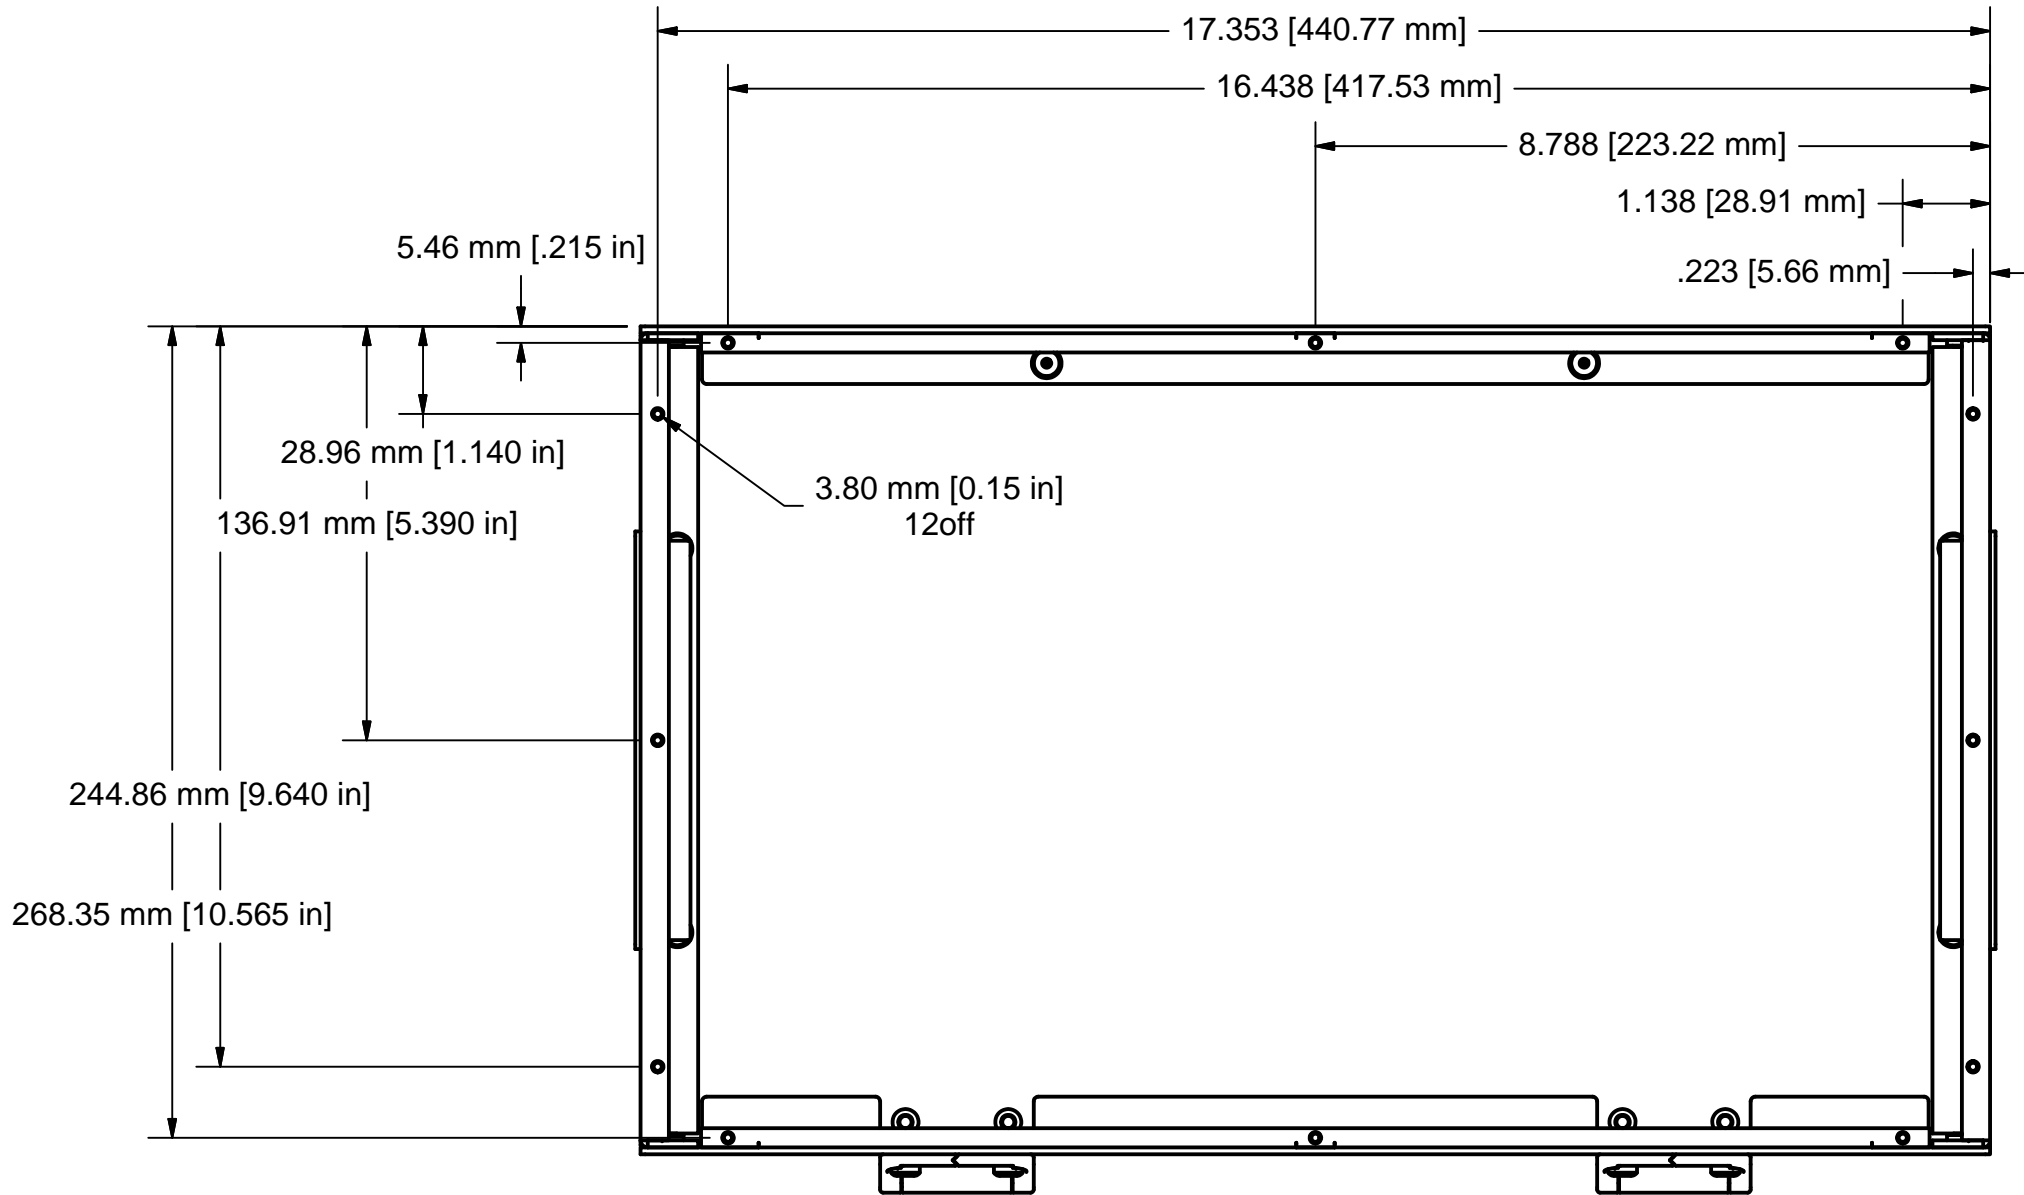

COMMENTS / NOTES

MAC-PANEL

WWW.MACPANEL.COM

DRAWN BY  
davecooper

DATE  
01/12/2011

SHEET  
1 OF 2

DESCRIPTION

Enclosure, ITA, SCOUTxt, 6"  
Deep Hinged

DRAWING NO.

561531-CU

REVISION

0

COMMENTS / NOTES

MAC-PANEL

WWW.MACPANEL.COM

DRAWN BY  
davecooper

DATE  
01/12/2011

SHEET  
2 OF 2

DESCRIPTION

Enclosure, ITA, SCOUTxt, 6"  
Deep Hinged

DRAWING NO.

561531-CU

REVISION

0