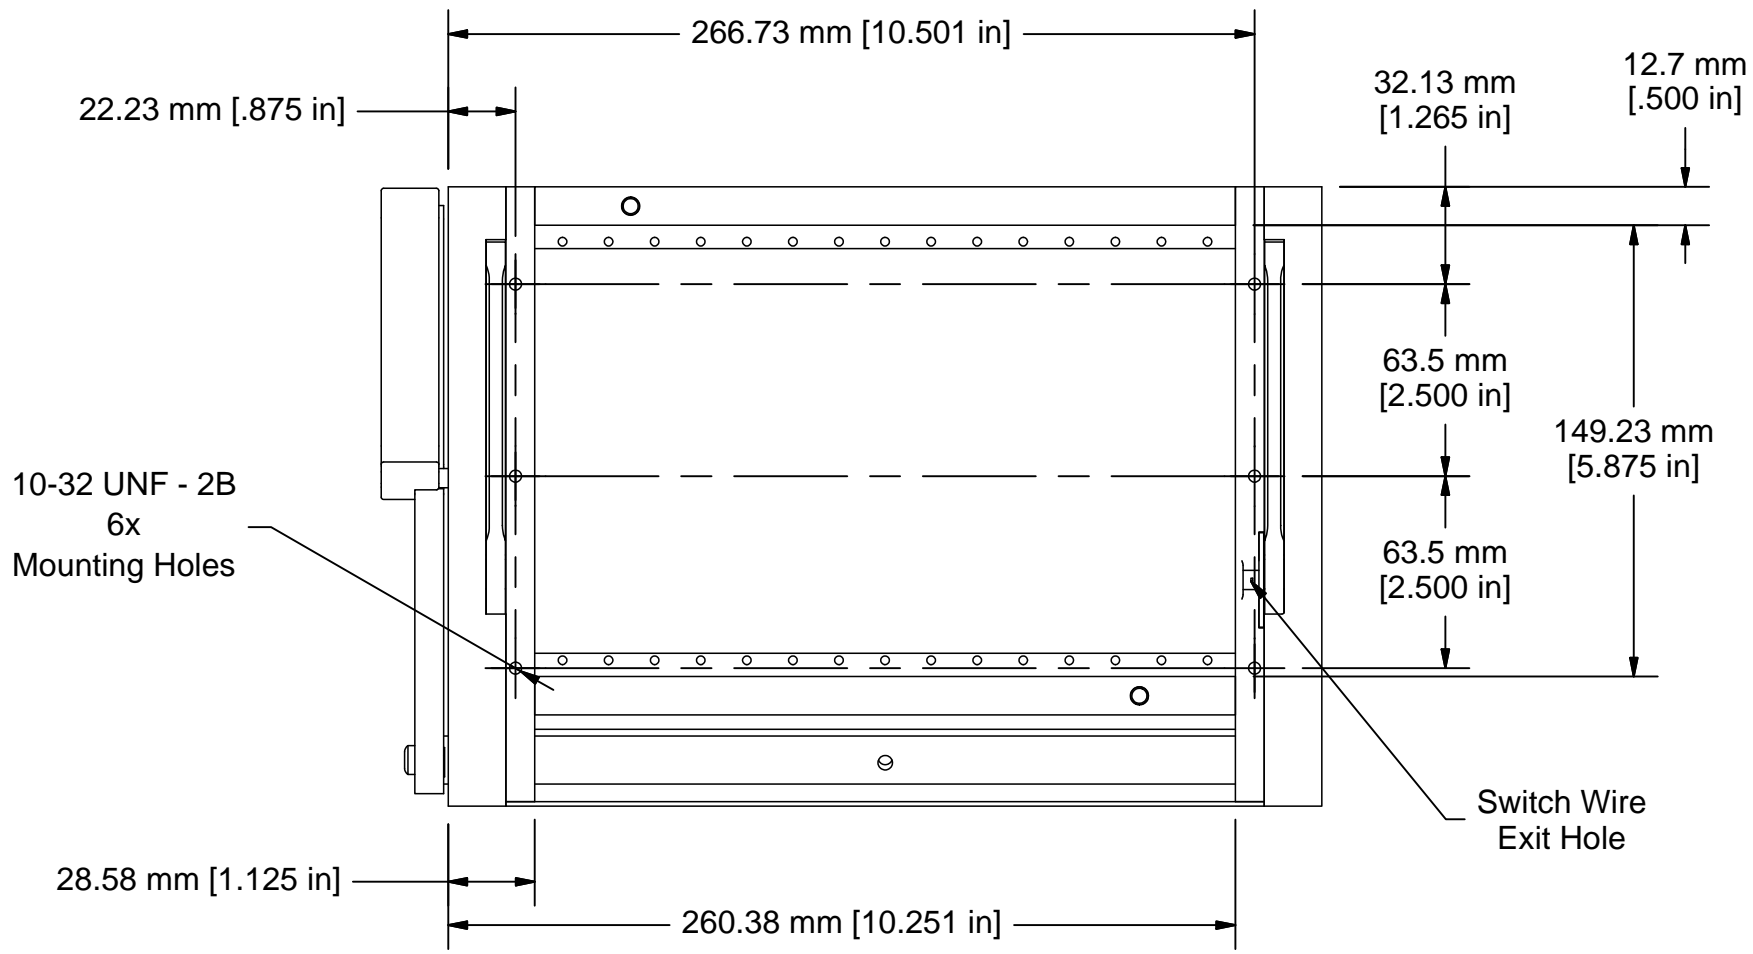

COMMENTS / NOTES

Supplied with 6 x 10-32 UNF countersunk screws for fixing to mounting / hinge plate.

WWW.MACPANEL.COM

DRAWN BY DATE  
18/08/2008

SHEET 1 OF 3

DESCRIPTION

Receiver, 15 Slot, TITAN

DRAWING NO.

561354-CU

REVISION

COMMENTS / NOTES

Mounting hole positions (screws provided)

WWW.MACPANEL.COM

DRAWN BY

DATE

18/08/2008

DESCRIPTION

Receiver, 15 Slot, TITAN

DRAWING NO.

561354-CU

REVISION

SHEET

2 OF 3

COMMENTS / NOTES

Cutout for mounting 15 slot receiver

WWW.MACPANEL.COM

DRAWN BY

DATE

18/08/2008

DESCRIPTION

DRAWING NO.

REVISION