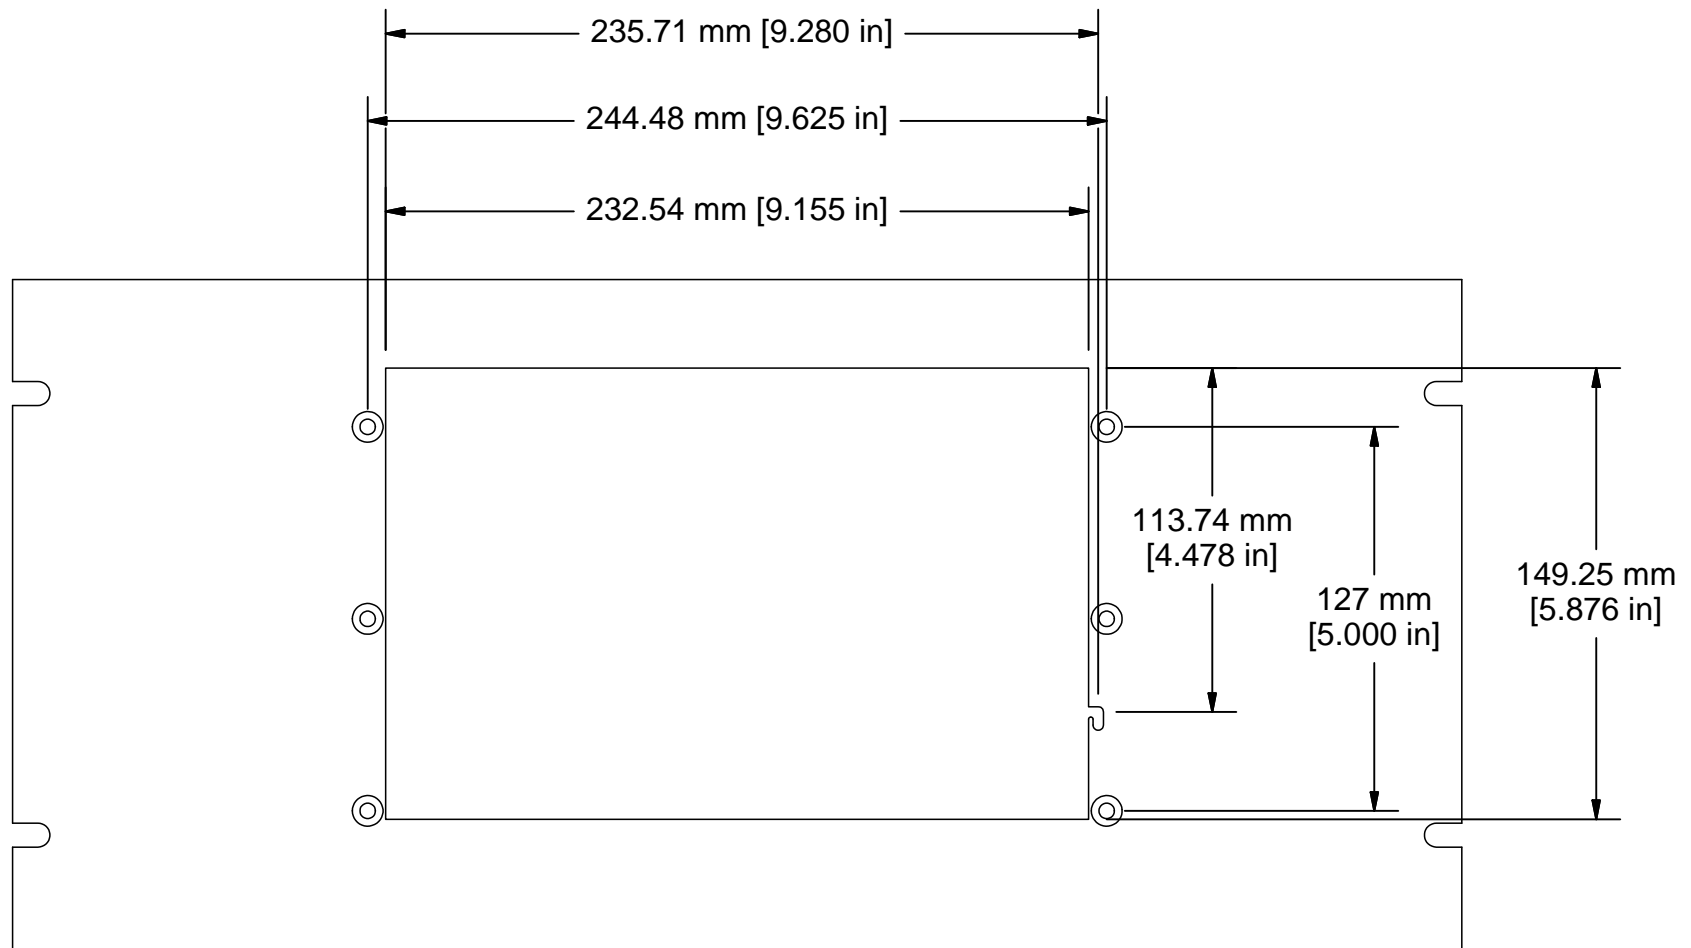

DESCRIPTION

Receiver, 15 Slot, TITAN

DRAWING NO.

561354-CU

REVISION

SHEET

2 OF 3

COMMENTS / NOTES

Cutout for mounting 15 slot receiver

WWW.MACPANEL.COM

DRAWN BY

DATE

18/08/2008

DESCRIPTION

DRAWING NO.

REVISION