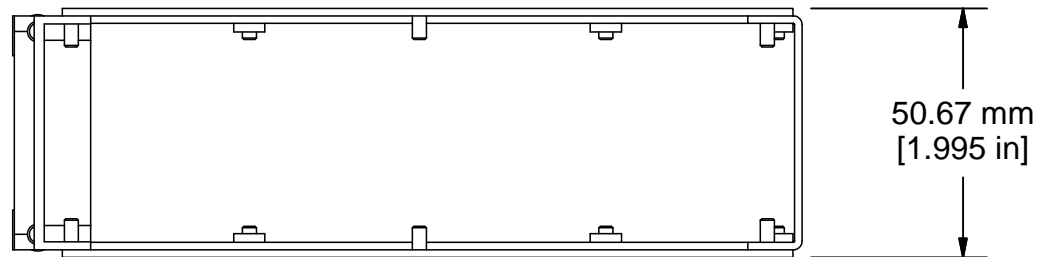

Cable Clamp.

COMMENTS / NOTES

Supplied with screws for securing to ITA.

MAC-PANEL

WWW.MACPANEL.COM

DRAWN BY

DATE

3/30/2011

DESCRIPTION

TITAN, ITA Enclosure, 2 Slot,
3" Deep with Cable Clamp.

3rd
angle
projection

DRAWING NO.

561328-CU

REVISION

SHEET

1 OF 1