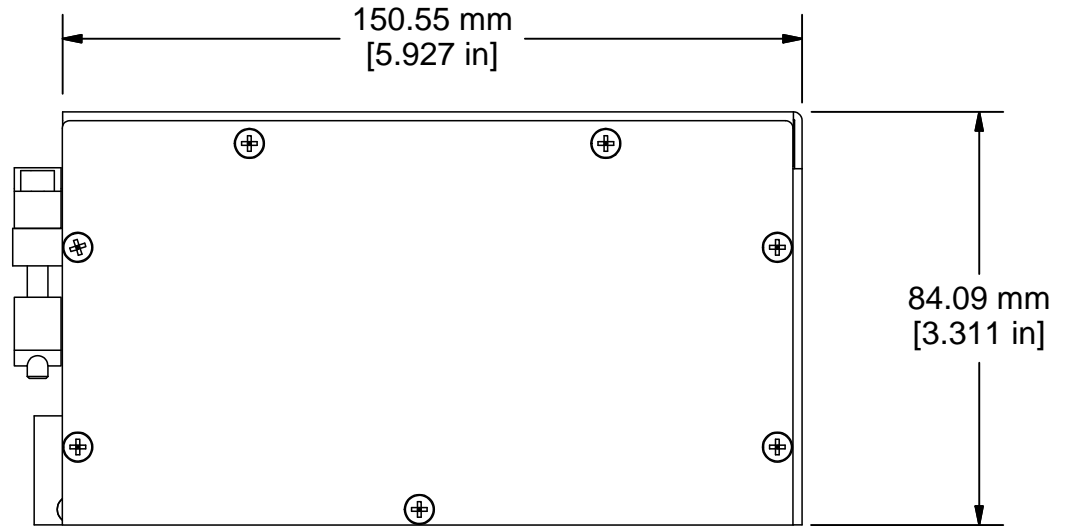

Cable Clamp.

COMMENTS / NOTES

Supplied with screws for securing to ITA.

MAC-PANEL

WWW.MACPANEL.COM

DRAWN BY

DATE

3/30/2011

DESCRIPTION

TITAN, ITA Enclosure, 2 Slot,
3" Deep with Cable Clamp.

3rd
angle
projection

DRAWING NO.

561328-CU

REVISION

SHEET

1 OF 1