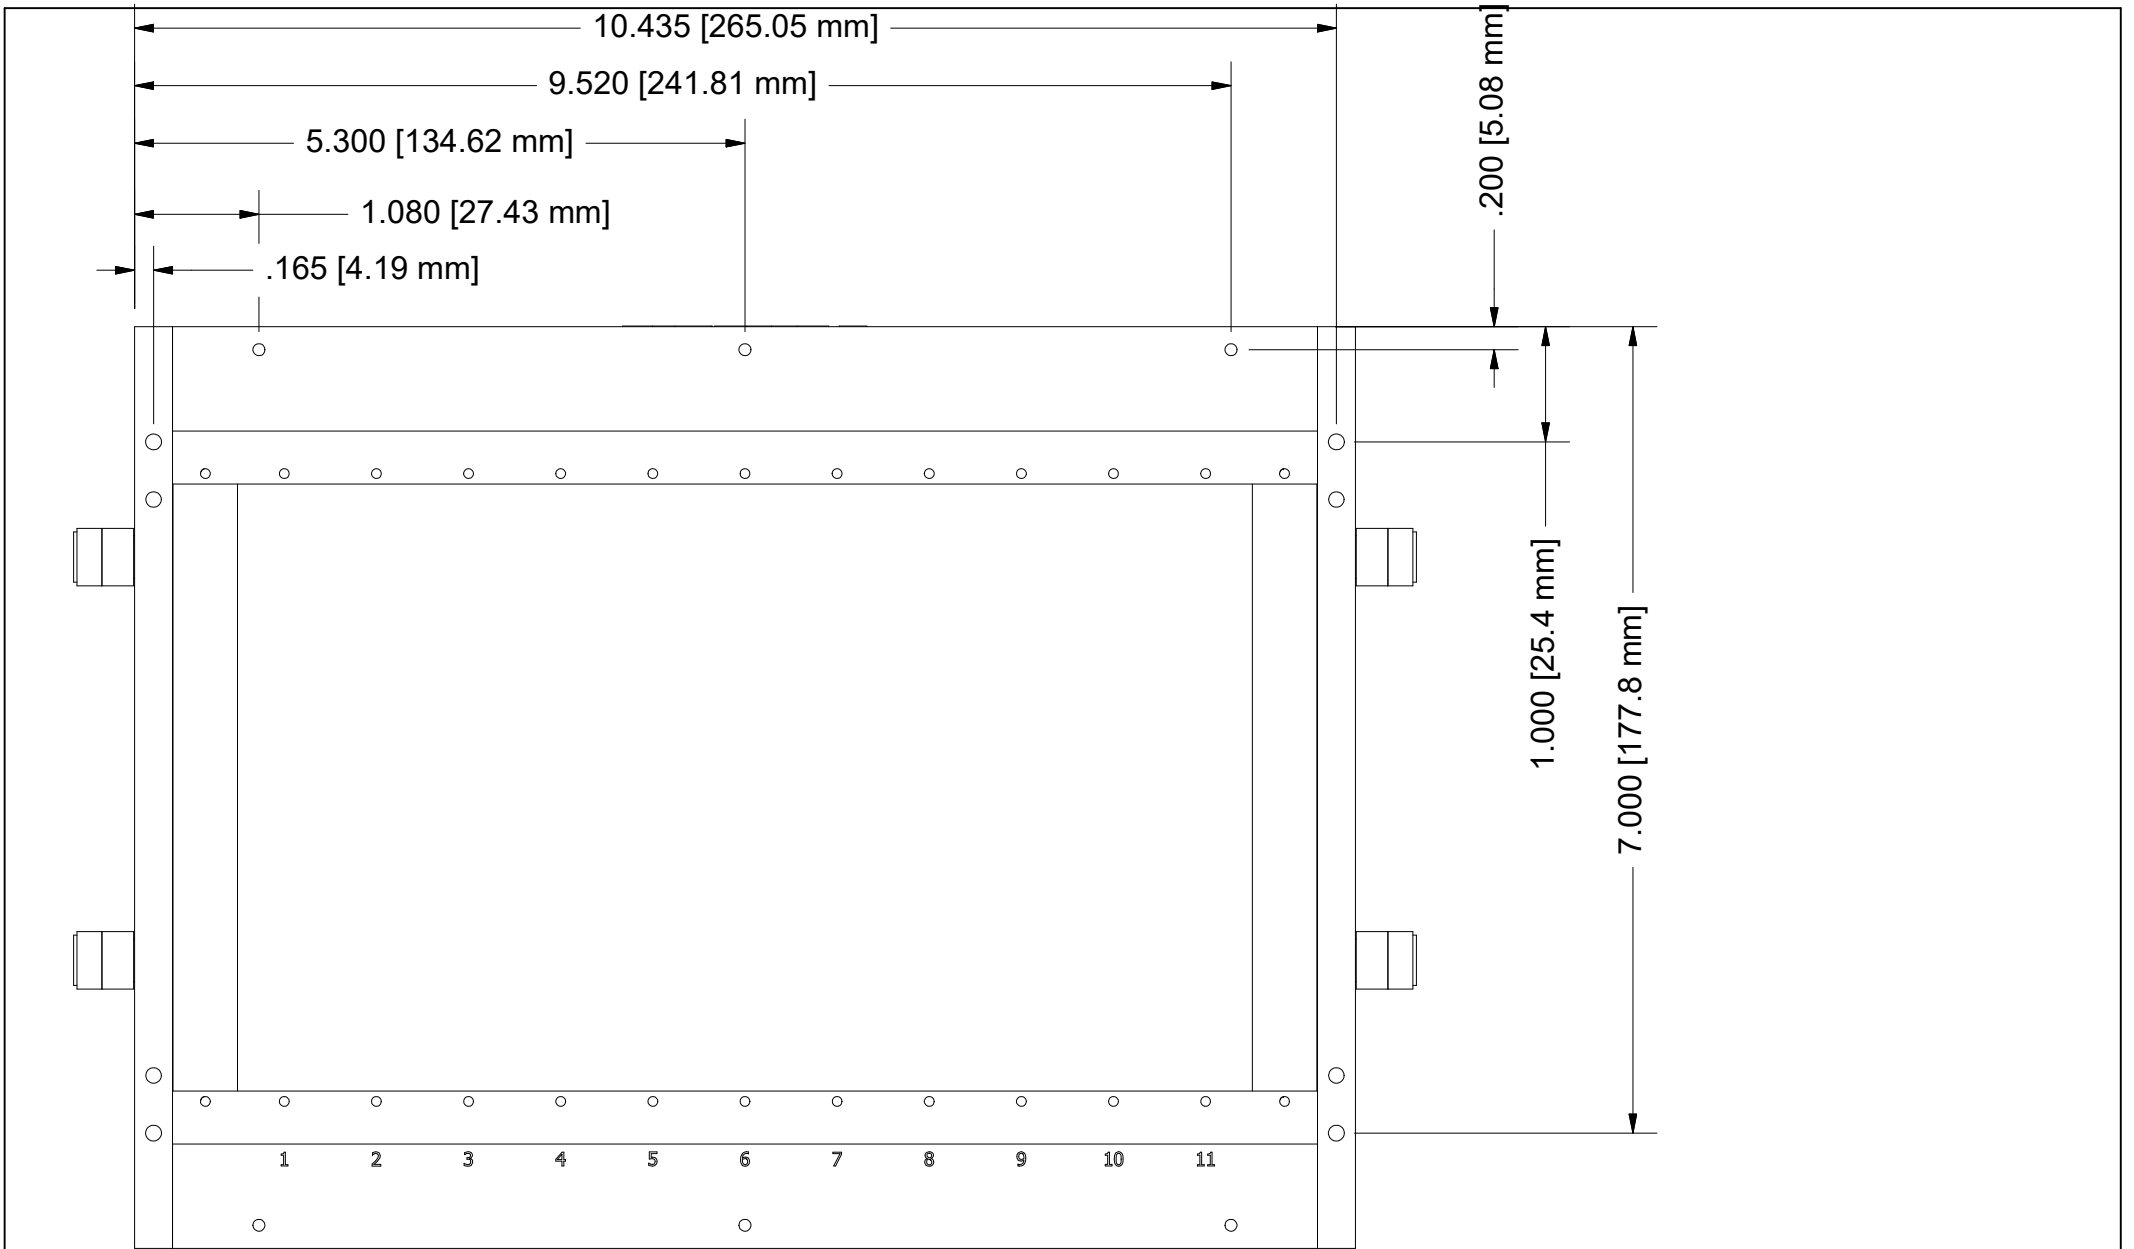

COMMENTS / NOTES

WWW.MACPANEL.COM

DRAWN BY: DC
DATE: 18/09/2008

SHEET 2 OF 2

DESCRIPTION: Frame, ITA, SCOUT, 11 Slot, W/O Carriers
ITA, SCOUT, 11 -Slot, No Carriers
DRAWING NO.: 561307-CU
REVISION: D