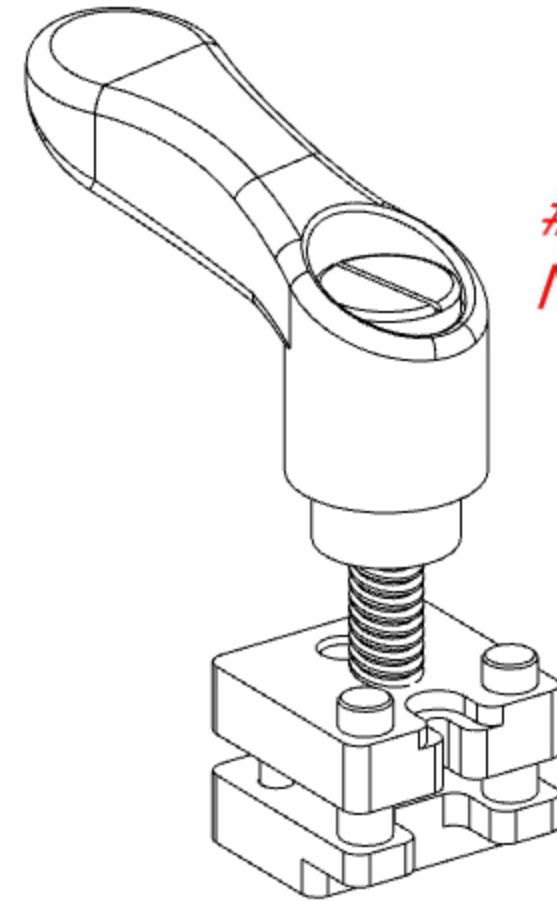

*Contents.*

*#412640  
SCOUT T Bolt Wrench*

*#561588  
Nut Extraction Tool*

*Assorted  
Screwdrivers*

*1/4" Combination Wrench #5210867  
3/16" Combination Wrench #M5443A22*

*#5212346  
DAK Removal Tool*

*#5510941 & #440E9230  
Spare T-Bolt & Nut*

*M8358A23 1/4" Nut Driver*

*#5515529  
Ejector Pin Extraction Tool*

*Various Hex Keys*

*Also Included.*

*DAK Assembly Instructions  
Spare Screws and Nuts*

*\* Images not to same scale \**