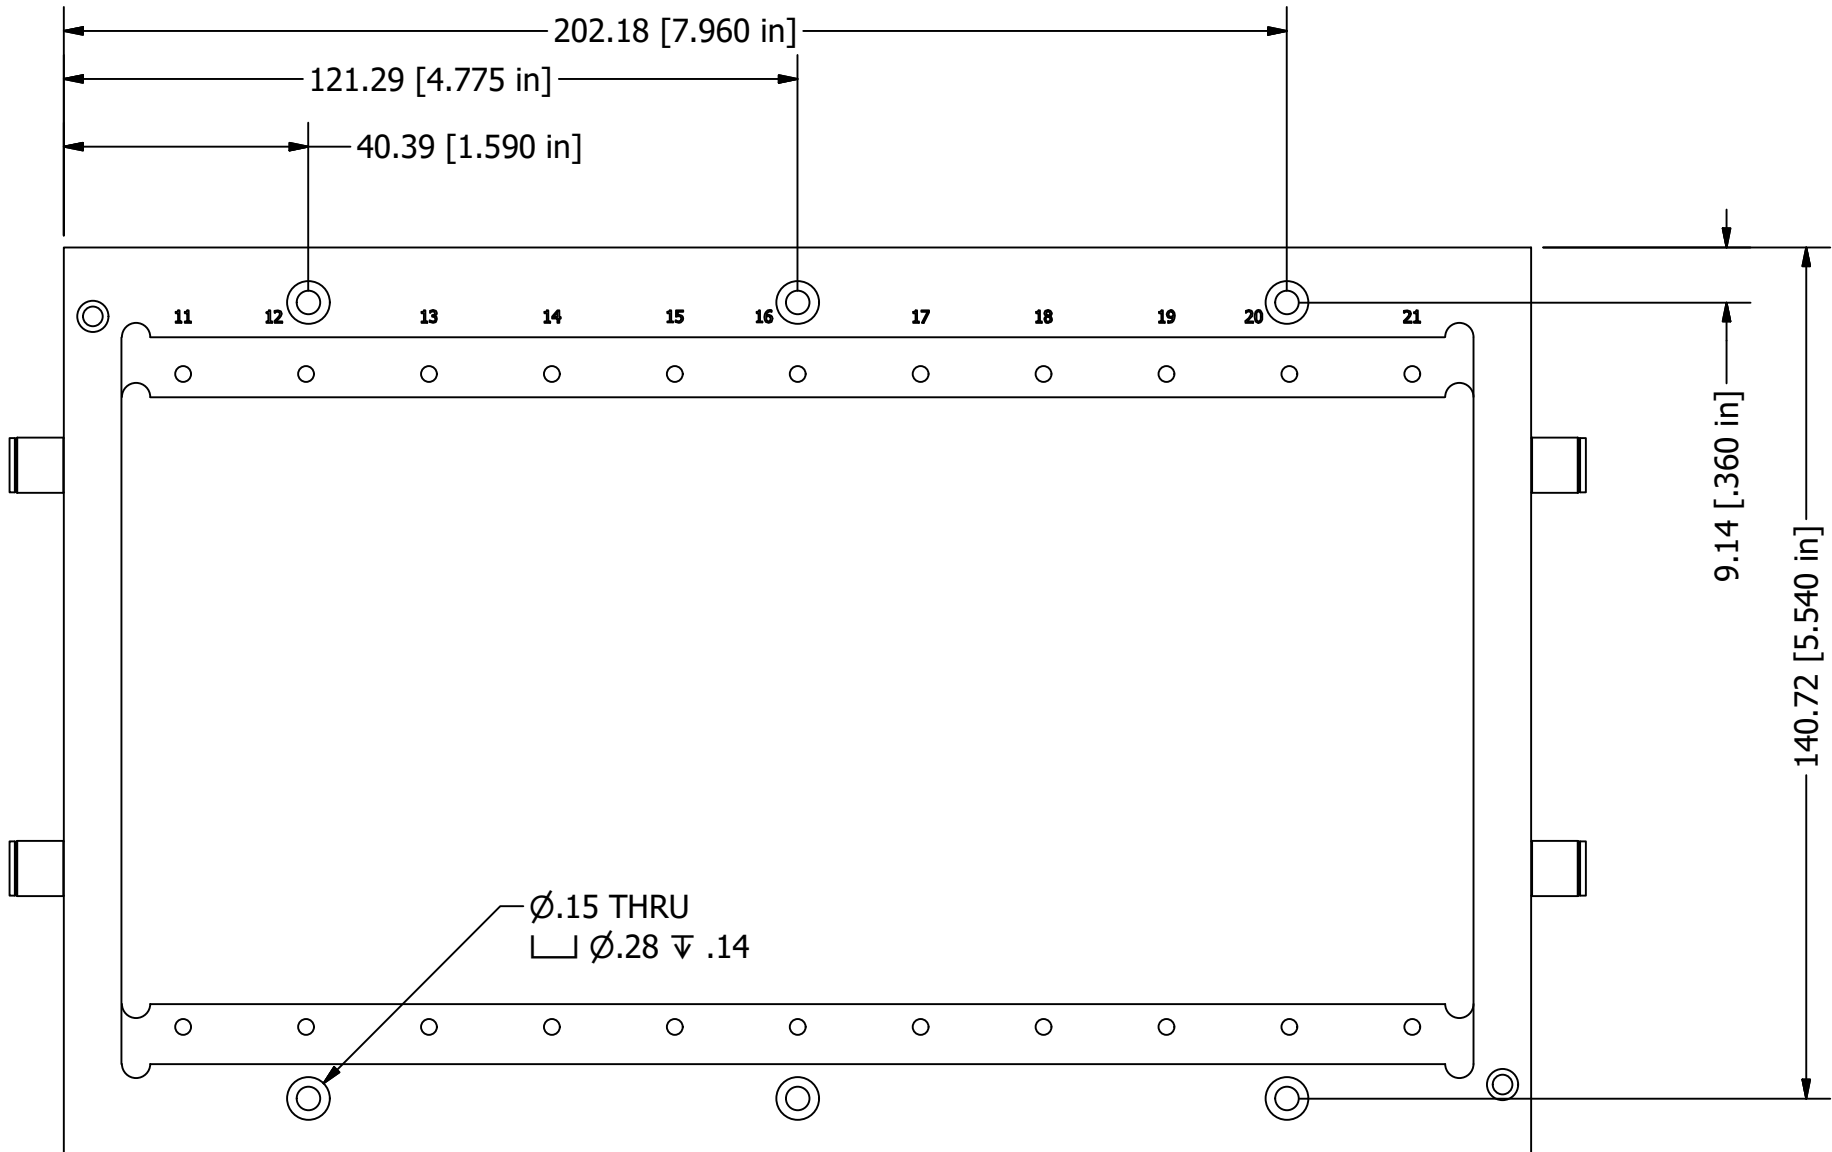

DRAWN BY
DBC Cooper

DATE
20/09/2017

DESCRIPTION

ITA, 11 Slot, Scout Express-VH

SHEET
2 OF 3

DRAWING NO.

561188-CU

REVISION

A

COMMENTS / NOTES
 Enclosure mounting Information
 View is from Mating face as screws fit into PEM inserts in enclosure

MACPANEL

WWW.MACPANEL.COM

DRAWN BY
 DBCooper

DATE
 20/09/2017

DESCRIPTION

ITA, 11 Slot, Scout Express-VH