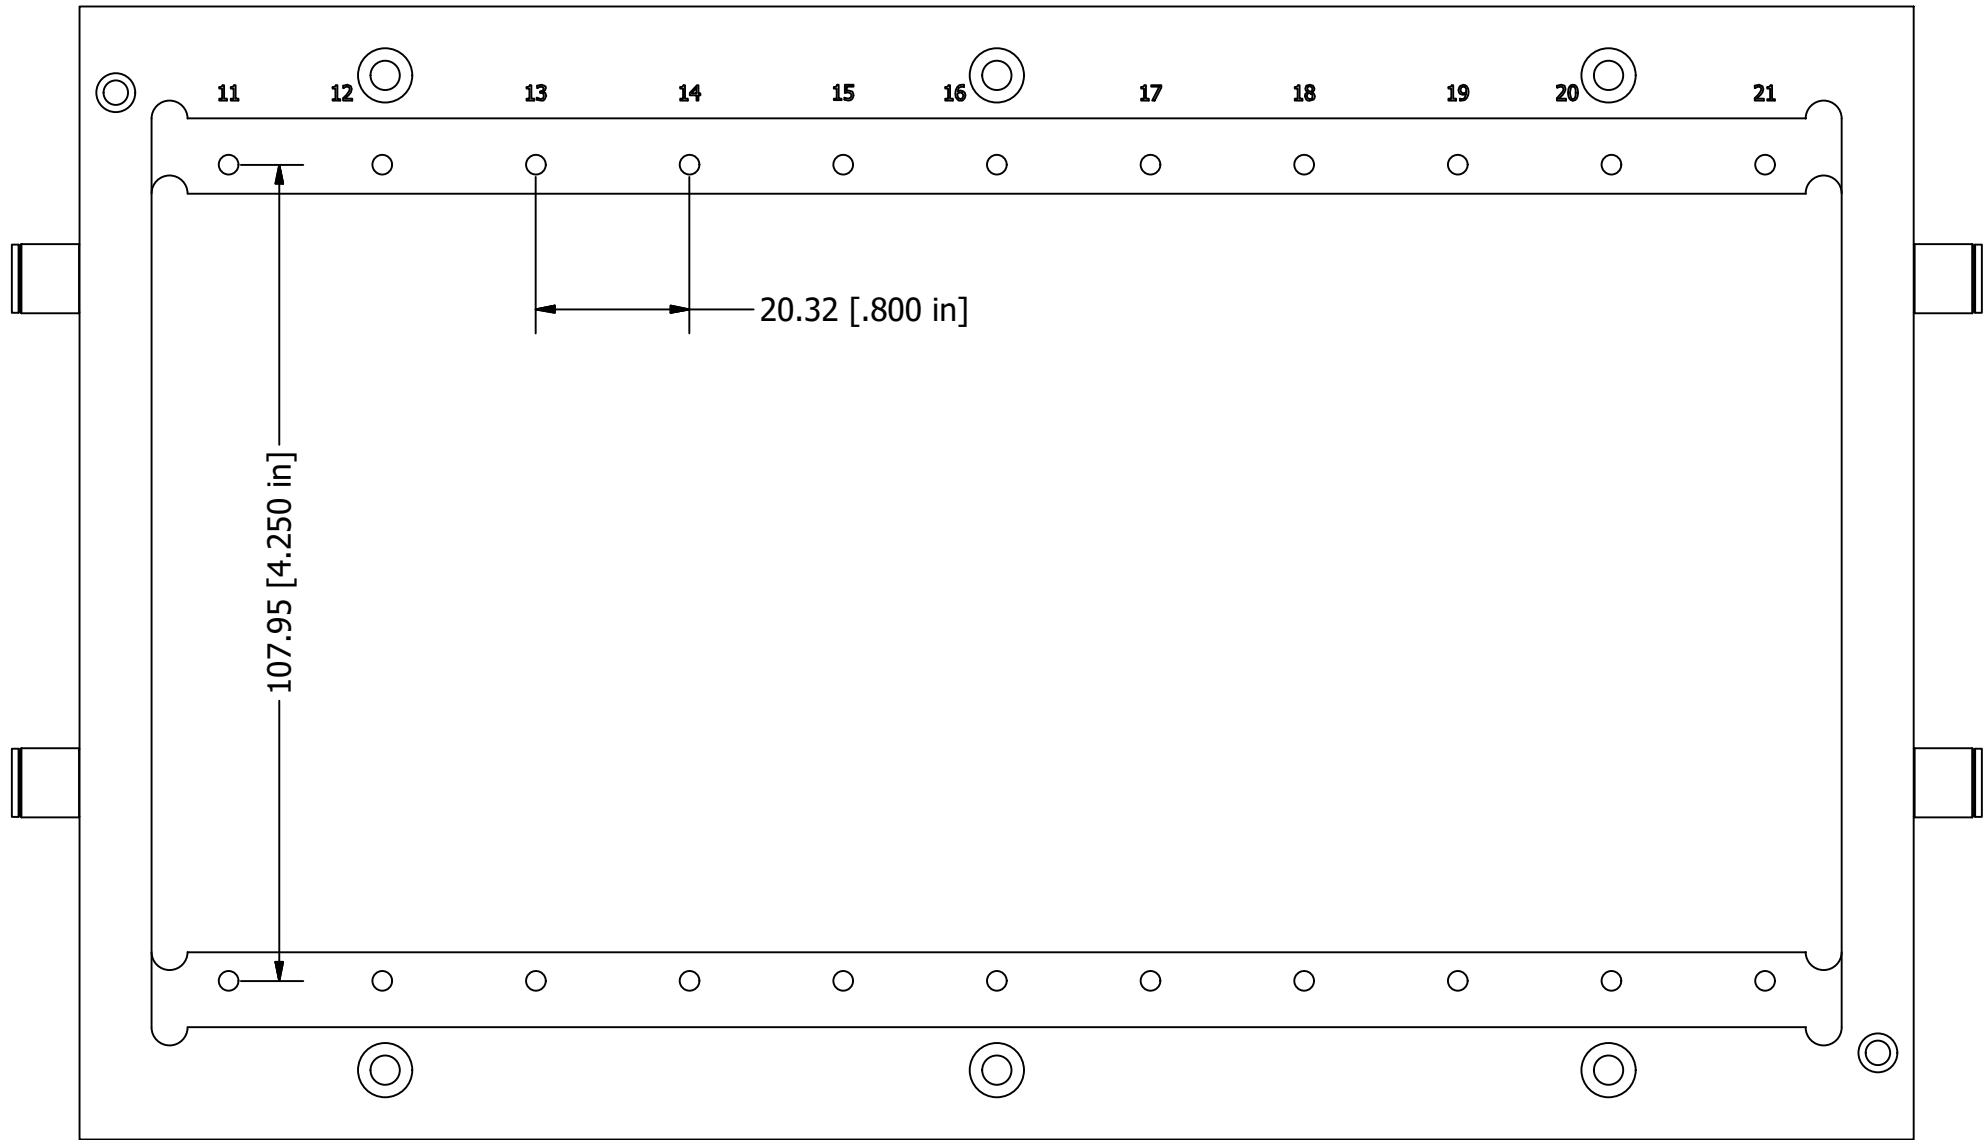

COMMENTS / NOTES
Overall View

MACPANEL

WWW.MACPANEL.COM

DRAWN BY
DBCooper

DATE
20/09/2017

DESCRIPTION

ITA, 11 Slot, Scout Express-VH

DRAWING NO.

561188-CU

REVISION

A

SHEET
1 OF 3

COMMENTS / NOTES

Slot Number View
View Mating Face

MACPANEL

WWW.MACPANEL.COM

DRAWN BY
DBC Cooper

DATE
20/09/2017

DESCRIPTION

ITA, 11 Slot, Scout Express-VH

SHEET
2 OF 3

DRAWING NO.

561188-CU

REVISION

A

COMMENTS / NOTES
 Enclosure mounting Information
 View is from Mating face as screws fit into PEM inserts in enclosure

MACPANEL

WWW.MACPANEL.COM

DRAWN BY
 DBCooper

DATE
 20/09/2017

DESCRIPTION

ITA, 11 Slot, Scout Express-VH