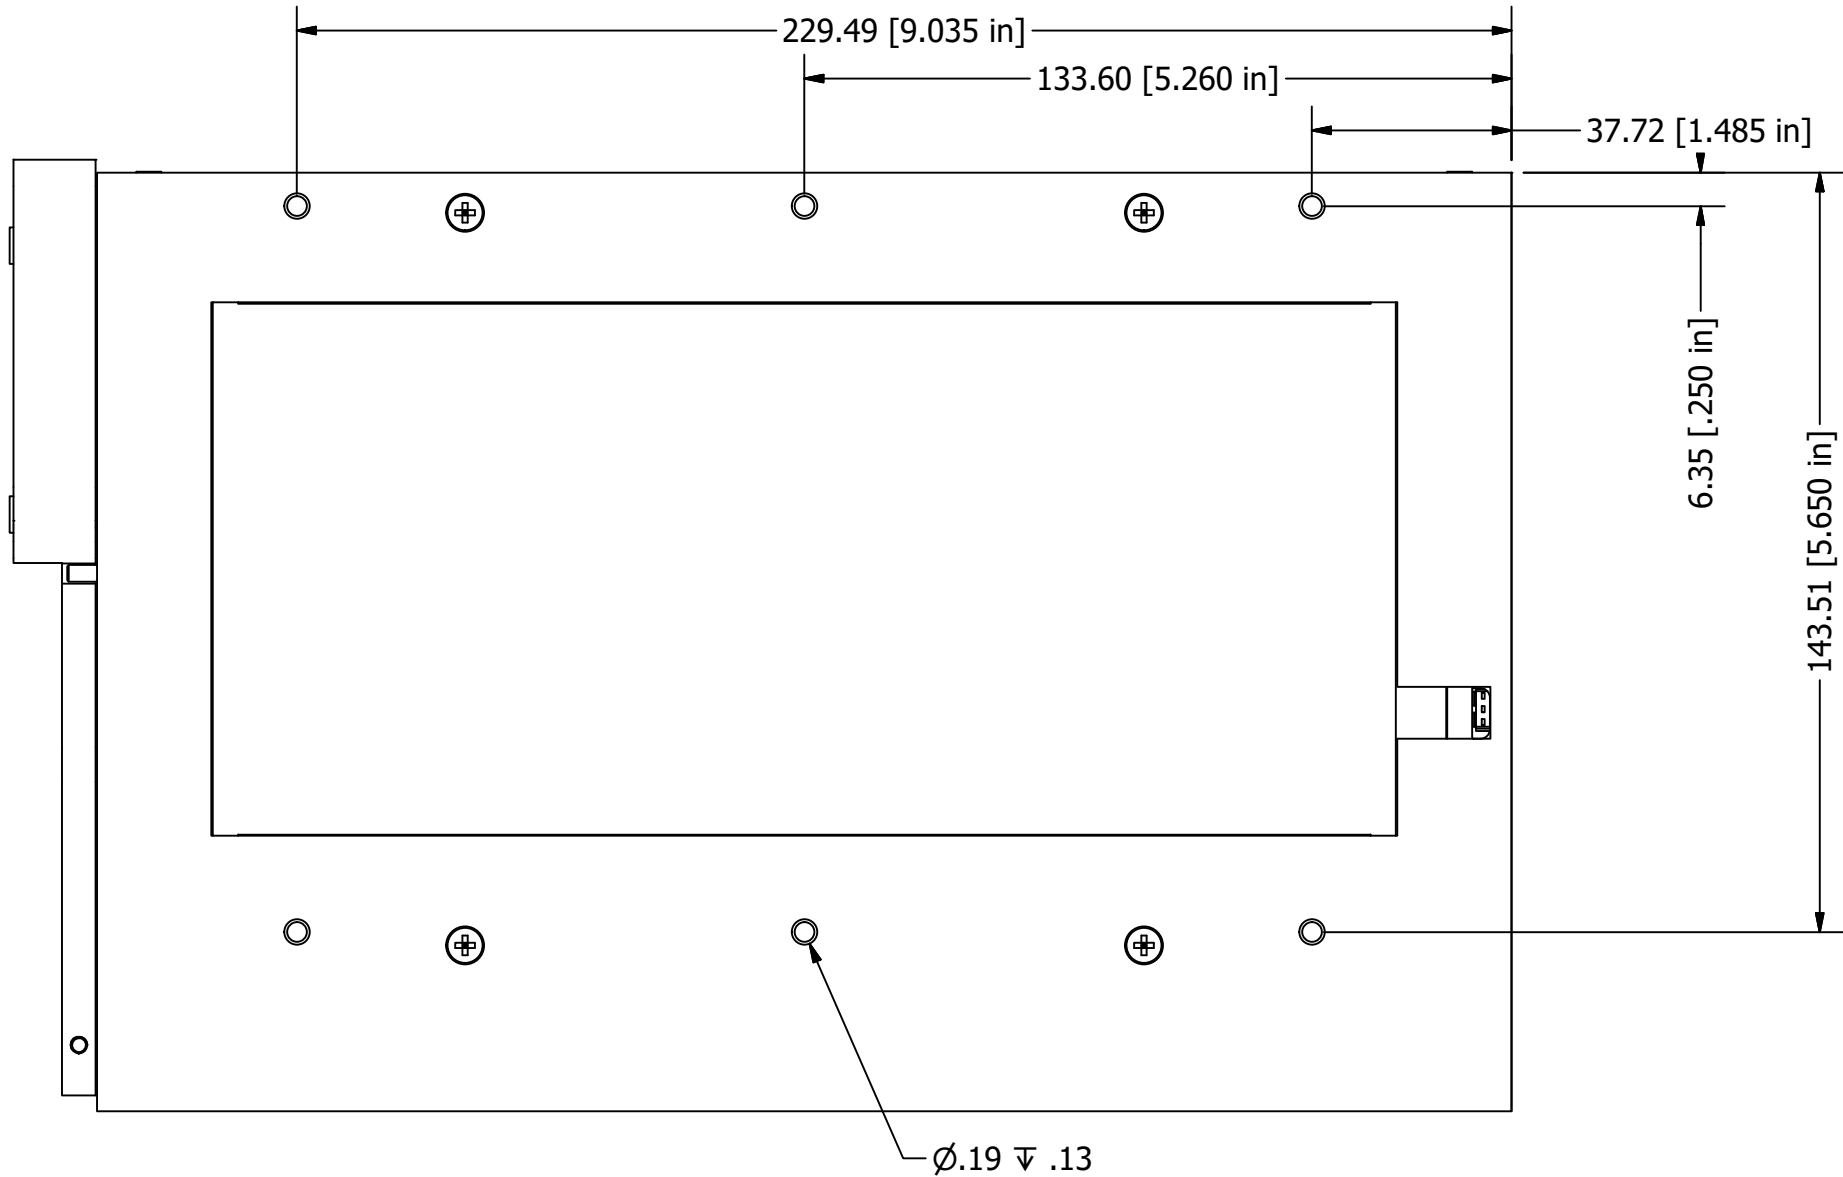

COMMENTS / NOTES

View to show mounting options

WWW.MACPANEL.COM

DRAWN BY
DBCooper

DATE
14/09/2017

SHEET
3 OF 3

DESCRIPTION

Receiver, SCOUT Express, 11 Slot,
VH

DRAWING NO.

561129-CU

REVISION

A