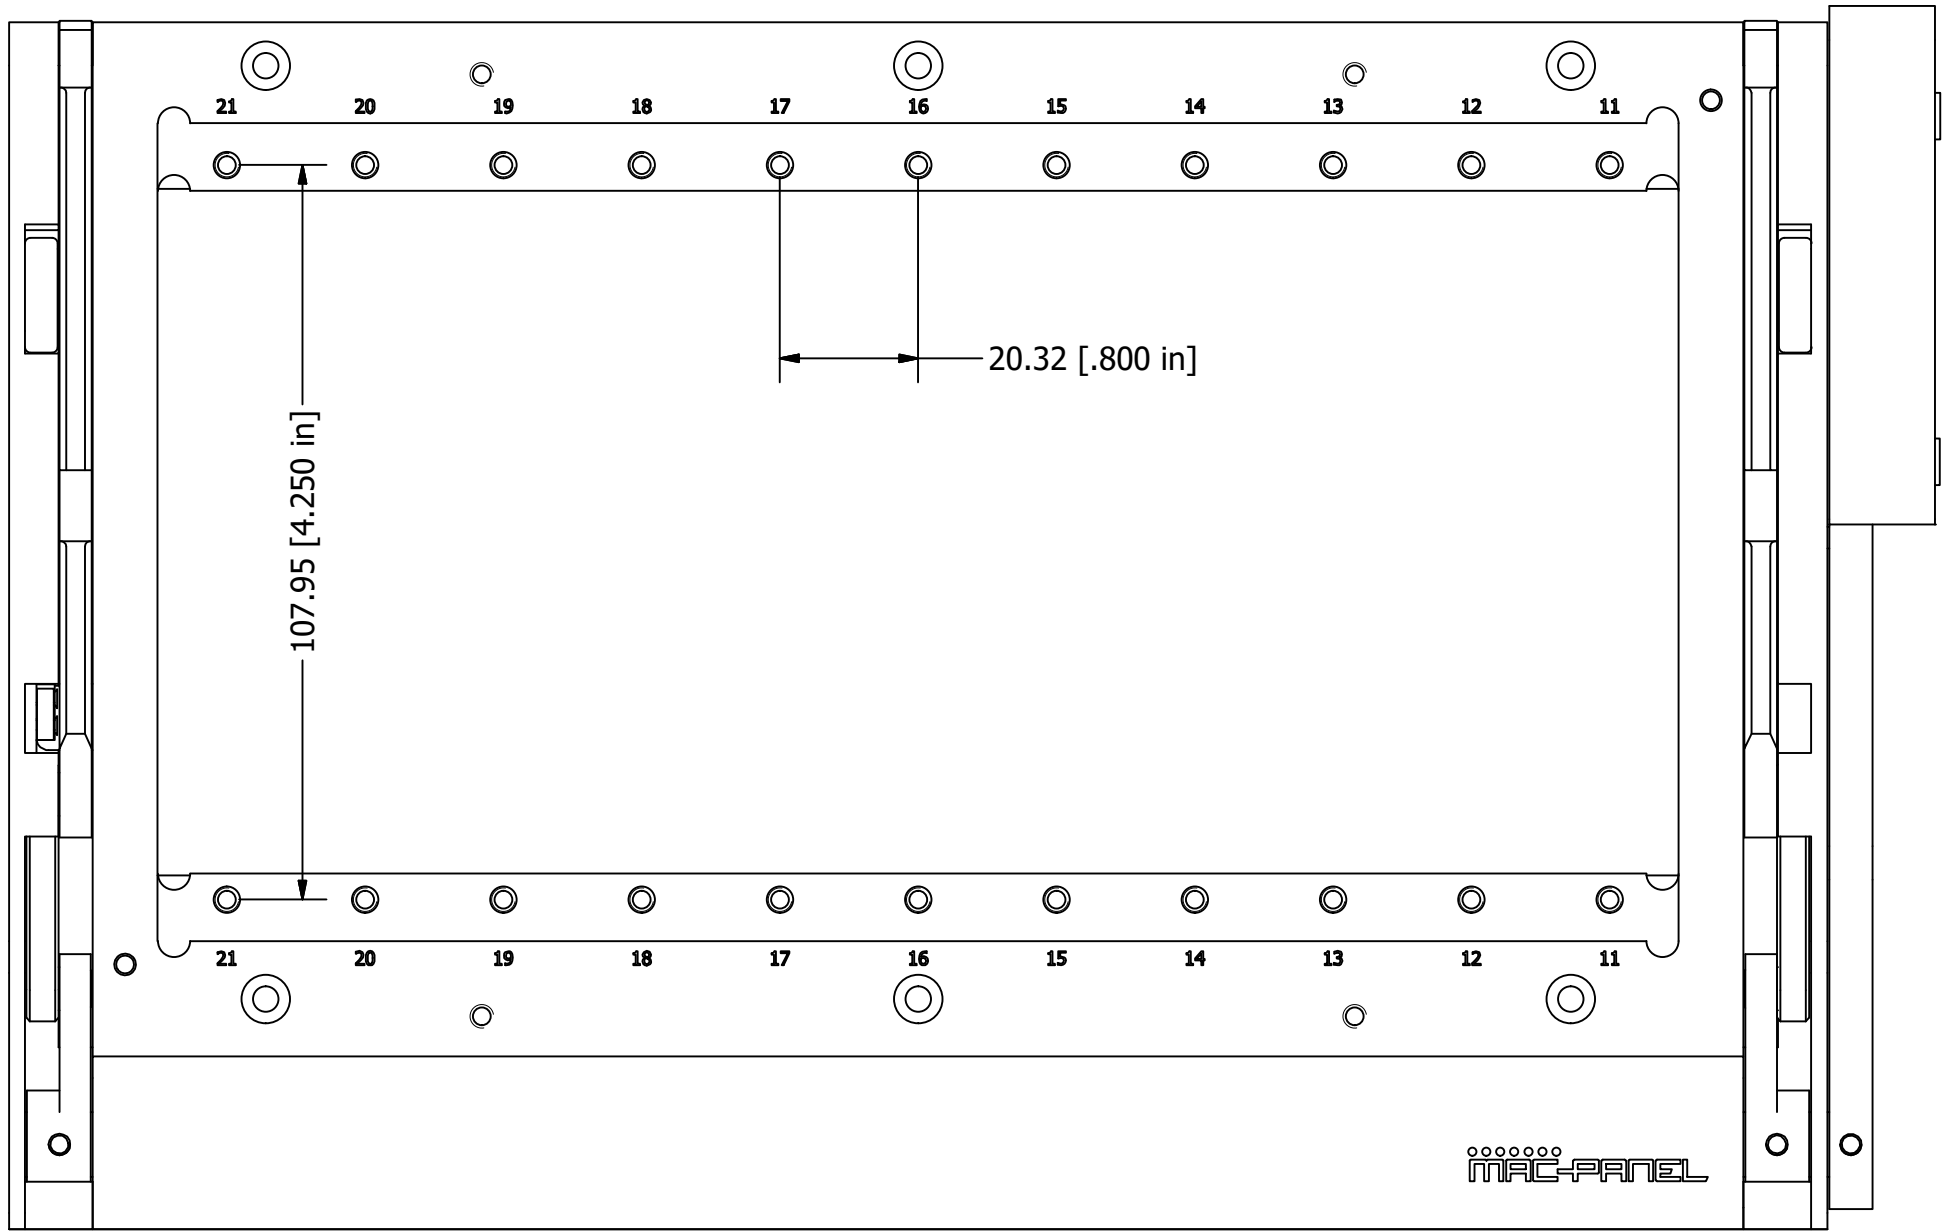

COMMENTS / NOTES
Views to show overall dimensions

MAC-PANEL

WWW.MACPANEL.COM

DRAWN BY
DBCooper

DATE
14/09/2017

DESCRIPTION

Receiver, SCOUT Express, 11 Slot,
VH

DRAWING NO.

561129-CU

REVISION

A

SHEET
1 OF 3

COMMENTS / NOTES

View to show Slot Numbers

 WWW.MACPANEL.COM	DRAWN BY DBCooper	DATE 14/09/2017	DESCRIPTION Receiver, SCOUT Express, 11 Slot, VH
	 Third Angle Projection	DRAWING NO. 561129-CU	REVISION A

Receiver, SCOUT Express, 11 Slot,
VH

DRAWING NO.

561129-CU

REVISION

A