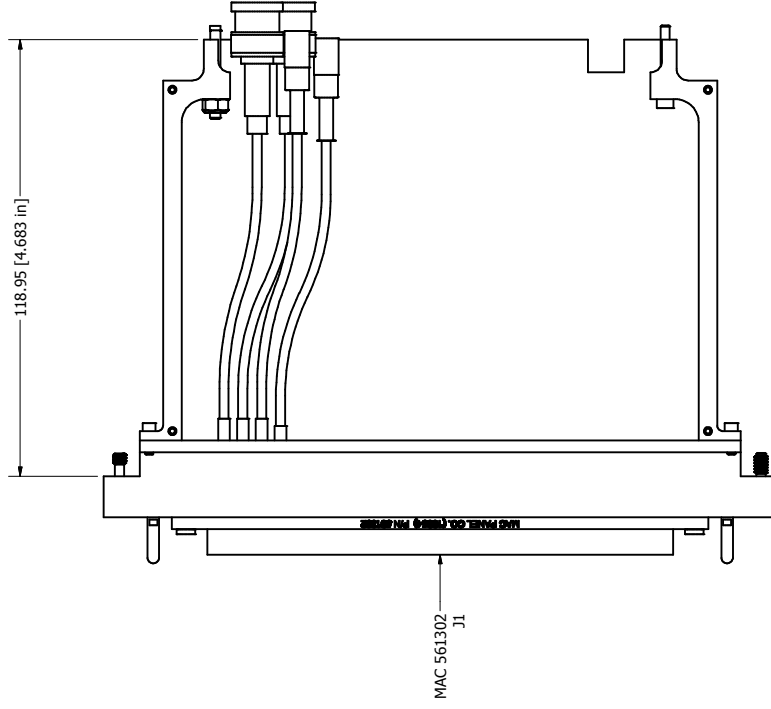

NOTES:

1. USE ASSEMBLY INSTRUCTIONS IN91110 FOR ATTACHING DAK TO PXI CARD
2. MATING ITA P/N 561402.
3. SUPPLIED WITH MOUNTING HARDWARE.
4. SEE SHEET 3 FOR WIRE LIST.

RIGHT SIDE PLATE REMOVED FOR CLARITY.

REV	DESCRIPTION	DATE	APPROVED
A	RELEASE FOR PRODUCTION	11/15/2007	WKM

REVISION HISTORY	
2	
3	
4	
5	
6	
7	
8	

DRAWN BY WKM ENGINEERING GAC		14/11/2007 15/11/2007 15/11/2007 15/11/2007	MAC PANEL COMPANY - HIGH POINT, NC	
OPERATIONS C. BOGGS			TITLE	
MANUFACTURING R. SPIVEY			DAK ASSY, SCOUT, SINGLE, PXI-5401	
ASSEMBLY			SIZE C	DWG NO 561043-CU
MATERIAL USED -			SCALE 1/1	SPR: SIMILAR P/N
				SHEET 1 OF 3

BALLOON LEGEND	
PART NUMBER	QTY

NOTES:

1. USE ASSEMBLY INSTRUCTIONS IN91110 FOR ATTACHING DAK TO PXI CARD
2. MATING ITA P/N 561402.
3. SUPPLIED WITH MOUNTING HARDWARE.
4. SEE SHEET 3 FOR WIRE LIST.

DRAWN BY WIKM ENGINEERING GAC		14/11/2007 15/11/2007	MAC PANEL COMPANY - HIGH POINT, NC	
OPERATIONS C. BOGGS		15/11/2007	TITLE	
MANUFACTURING R. SPIVEY		15/11/2007	DAK ASSY, SCOUT, SINGLE, PXI-5401	
ASSEMBLY			SIZE C	DWG NO 561043-CU
MATERIAL USED			SCALE 1/1	SPR: SIMILAR P/N
				SHEET 2 OF 3