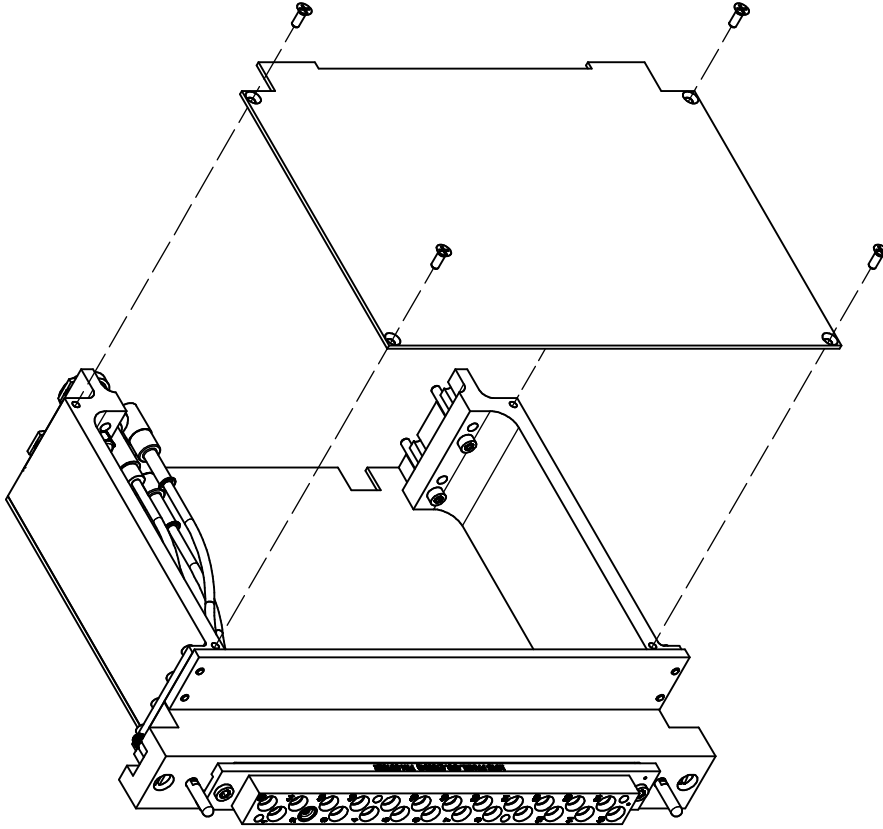

NOTES:

1. USE ASSEMBLY INSTRUCTIONS IN91110 FOR ATTACHING DAK TO PXI CARD
2. MATING ITA P/N 561402.
3. SUPPLIED WITH MOUNTING HARDWARE.
4. SEE SHEET 3 FOR WIRE LIST.

DRAWN BY WIKM ENGINEERING GAC		14/11/2007 15/11/2007	MAC PANEL COMPANY - HIGH POINT, NC	
OPERATIONS C. BOGGS		15/11/2007	TITLE	
MANUFACTURING R. SPIVEY		15/11/2007	DAK ASSY, SCOUT, SINGLE, PXI-5401	
ASSEMBLY			SIZE C	DWG NO 561043-CU
MATERIAL USED			SCALE 1/1	SPR: SIMILAR P/N
				SHEET 2 OF 3

MAC PANEL PROPRIETARY
This document may contain confidential and proprietary information that is the property of MAC Panel Company that may not be disclosed to, or duplicated for others except as authorized by MAC Panel Company.

TOLEANCES (UNLESS OTHERWISE SPECIFIED)
SHEET METAL MACHINED
ANGLES ± 1°
± .01
± .05
± .010
± .005
± .0005
REMOVE ALL BURRS AND BREAK SHARP EDGES.

BALLOON LEGEND	
PART NUMBER	QTY