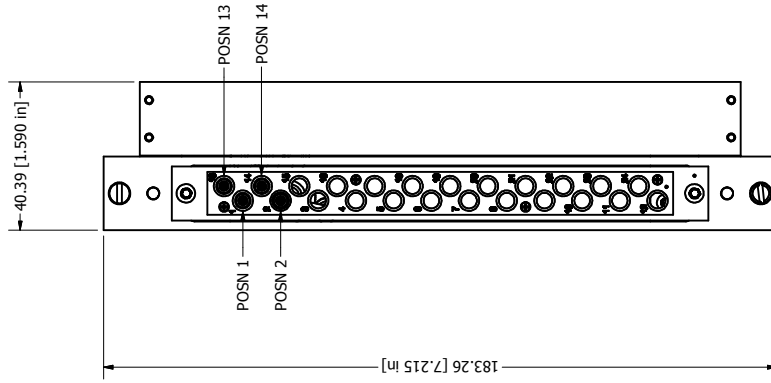

NOTES:

1. USE ASSEMBLY INSTRUCTIONS IN91110 FOR ATTACHING DAK TO PXI CARD
2. MATING ITA P/N 561402.
3. SUPPLIED WITH MOUNTING HARDWARE.
4. SEE SHEET 3 FOR WIRE LIST.

RIGHT SIDE PLATE REMOVED FOR CLARITY.

REV	DESCRIPTION	DATE	APPROVED
A	RELEASE FOR PRODUCTION	11/15/2007	WKM

REVISION HISTORY	
2	
3	
4	
5	
6	
7	
8	

DRAWN BY WKM ENGINEERING GAC		14/11/2007 15/11/2007 15/11/2007 15/11/2007	MAC PANEL COMPANY - HIGH POINT, NC	
OPERATIONS C. BOGGS			TITLE	
MANUFACTURING R. SPIVEY			DAK ASSY, SCOUT, SINGLE, PXI-5401	
ASSEMBLY			SIZE C	DWG NO 561043-CU
MATERIAL USED -			SCALE 1/1	SPR: SIMILAR P/N
				SHEET 1 OF 3

BALLOON LEGEND	
PART NUMBER	QTY

NOTES:

1. USE ASSEMBLY INSTRUCTIONS IN91110 FOR ATTACHING DAK TO PXI CARD
2. MATING ITA P/N 561402.
3. SUPPLIED WITH MOUNTING HARDWARE.
4. SEE SHEET 3 FOR WIRE LIST.

DRAWN BY WIKM ENGINEERING GAC		14/11/2007 15/11/2007	MAC PANEL COMPANY - HIGH POINT, NC	
OPERATIONS C. BOGGS		15/11/2007	TITLE	
MANUFACTURING R. SPIVEY		15/11/2007	DAK ASSY, SCOUT, SINGLE, PXI-5401	
ASSEMBLY			SIZE C	DWG NO 561043-CU
MATERIAL USED			SCALE 1/1	SPR: SIMILAR P/N
				SHEET 2 OF 3