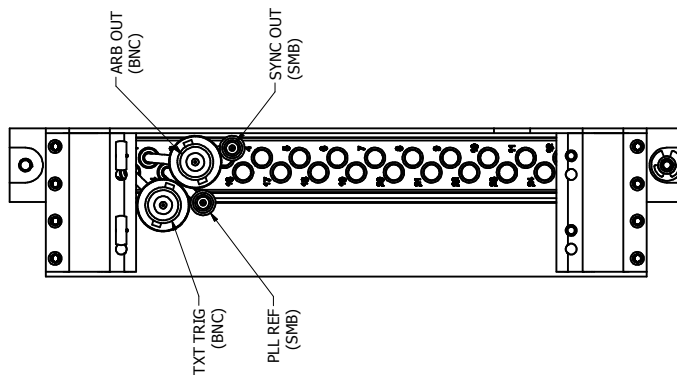

NOTES:

1. USE ASSEMBLY INSTRUCTIONS IN91110 FOR ATTACHING DAK TO PXI CARD
2. MATING ITA P/N 561402.
3. SUPPLIED WITH MOUNTING HARDWARE.
4. SEE SHEET 3 FOR WIRE LIST.

RIGHT SIDE PLATE REMOVED FOR CLARITY.

REV	DESCRIPTION	DATE	APPROVED
A	RELEASE FOR PRODUCTION	11/15/2007	WKM

REVISION HISTORY	
2	
3	
4	
5	
6	
7	
8	

DRAWN BY WKM ENGINEERING GAC		14/11/2007 15/11/2007 15/11/2007 15/11/2007	MAC PANEL COMPANY - HIGH POINT, NC	
OPERATIONS C. BOGGS			TITLE	
MANUFACTURING R. SPIVEY			DAK ASSY, SCOUT, SINGLE, PXI-5401	
ASSEMBLY			SIZE C	DWG NO 561043-CU
MATERIAL USED -			SCALE 1/1	SPR: SIMILAR P/N
				SHEET 1 OF 3