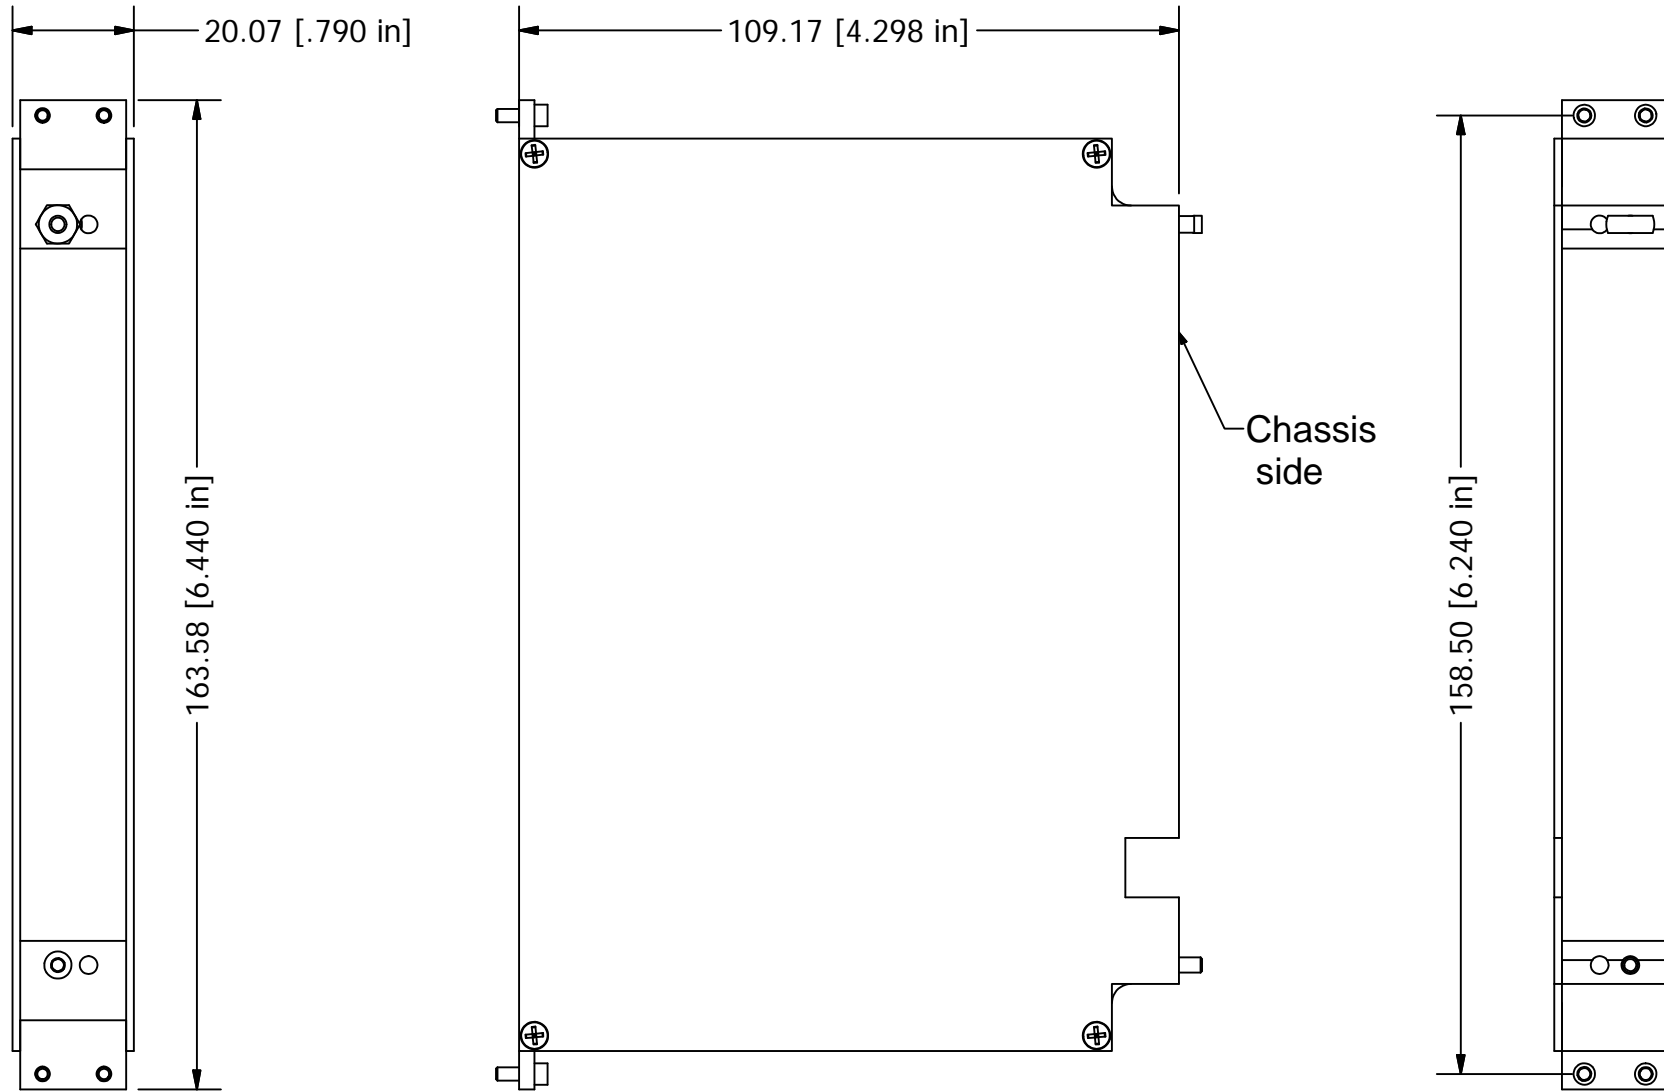

Overall View

COMMENTS / NOTES

Supplied with screw and bolts to mount to PXI cards.

MAC-PANEL

WWW.MACPANEL.COM

DRAWN BY
davecooper

DATE
20/01/2014

DESCRIPTION

Adaptor, Pull Thru, PXI, 1 Slot, w/o
Connector plates

DRAWING NO.

561002-CU

REVISION

D

SHEET
1 OF 1