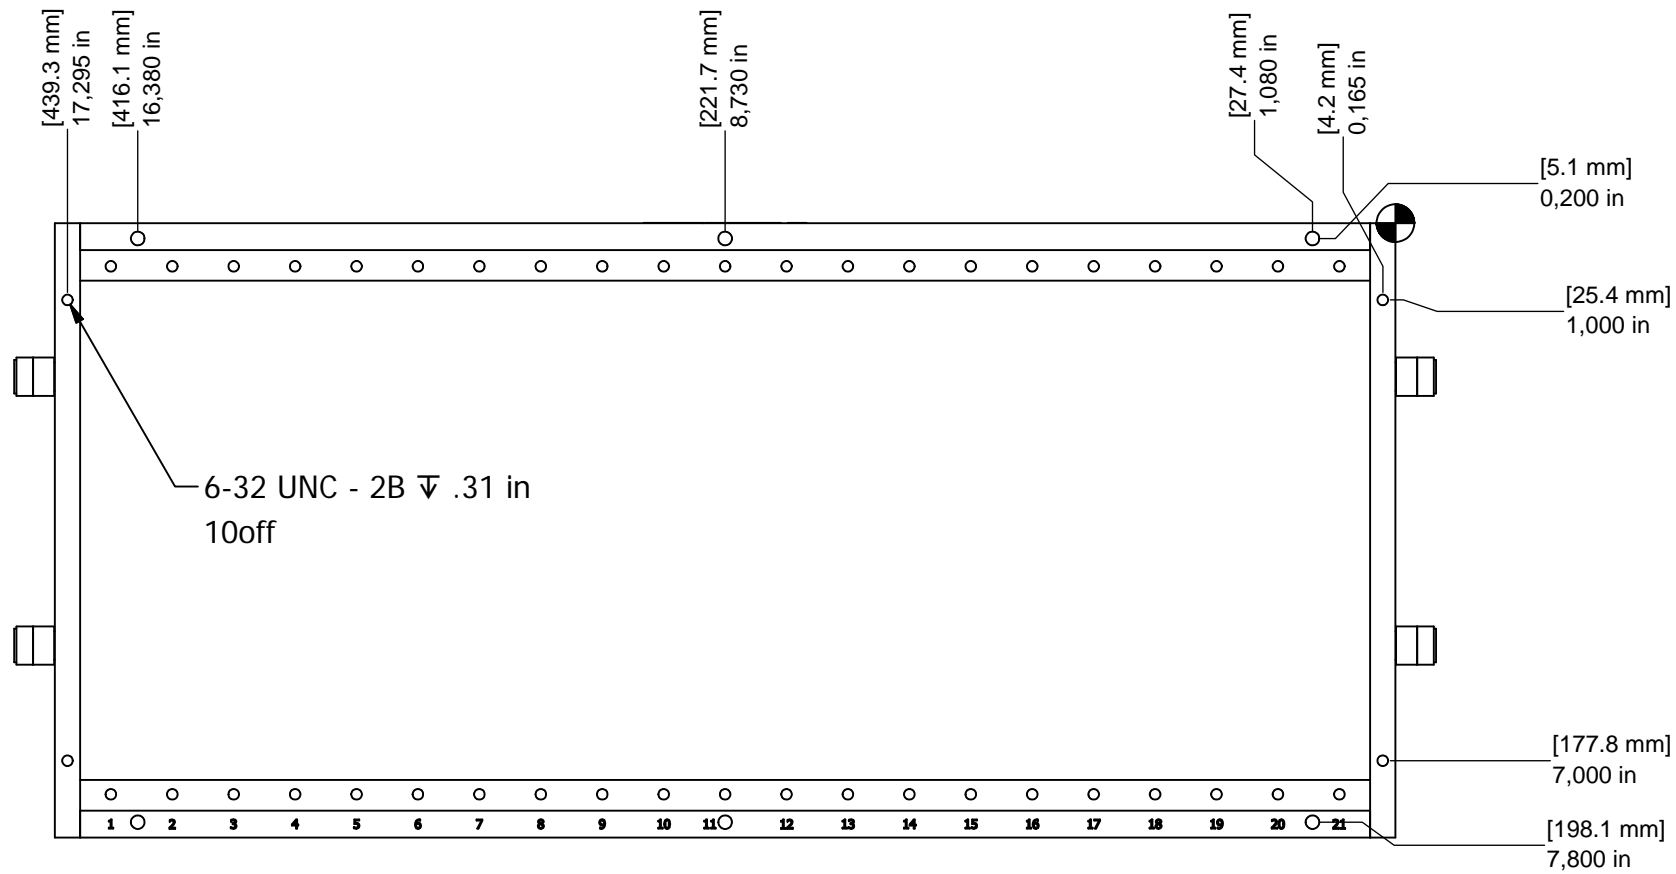

DATE
03/04/2013

DESCRIPTION

ITA, SCOUT, 21 -Slot

SHEET
2 OF 3

DRAWING NO.

561001-CU-CU

REVISION

L

COMMENTS / NOTES
View to show Enclosure mounting holes

WWW.MACPANEL.COM

DRAWN BY
davecooper

DATE
03/04/2013

DESCRIPTION

ITA, SCOUT, 21 -Slot

SHEET
3 OF 3

DRAWING NO.