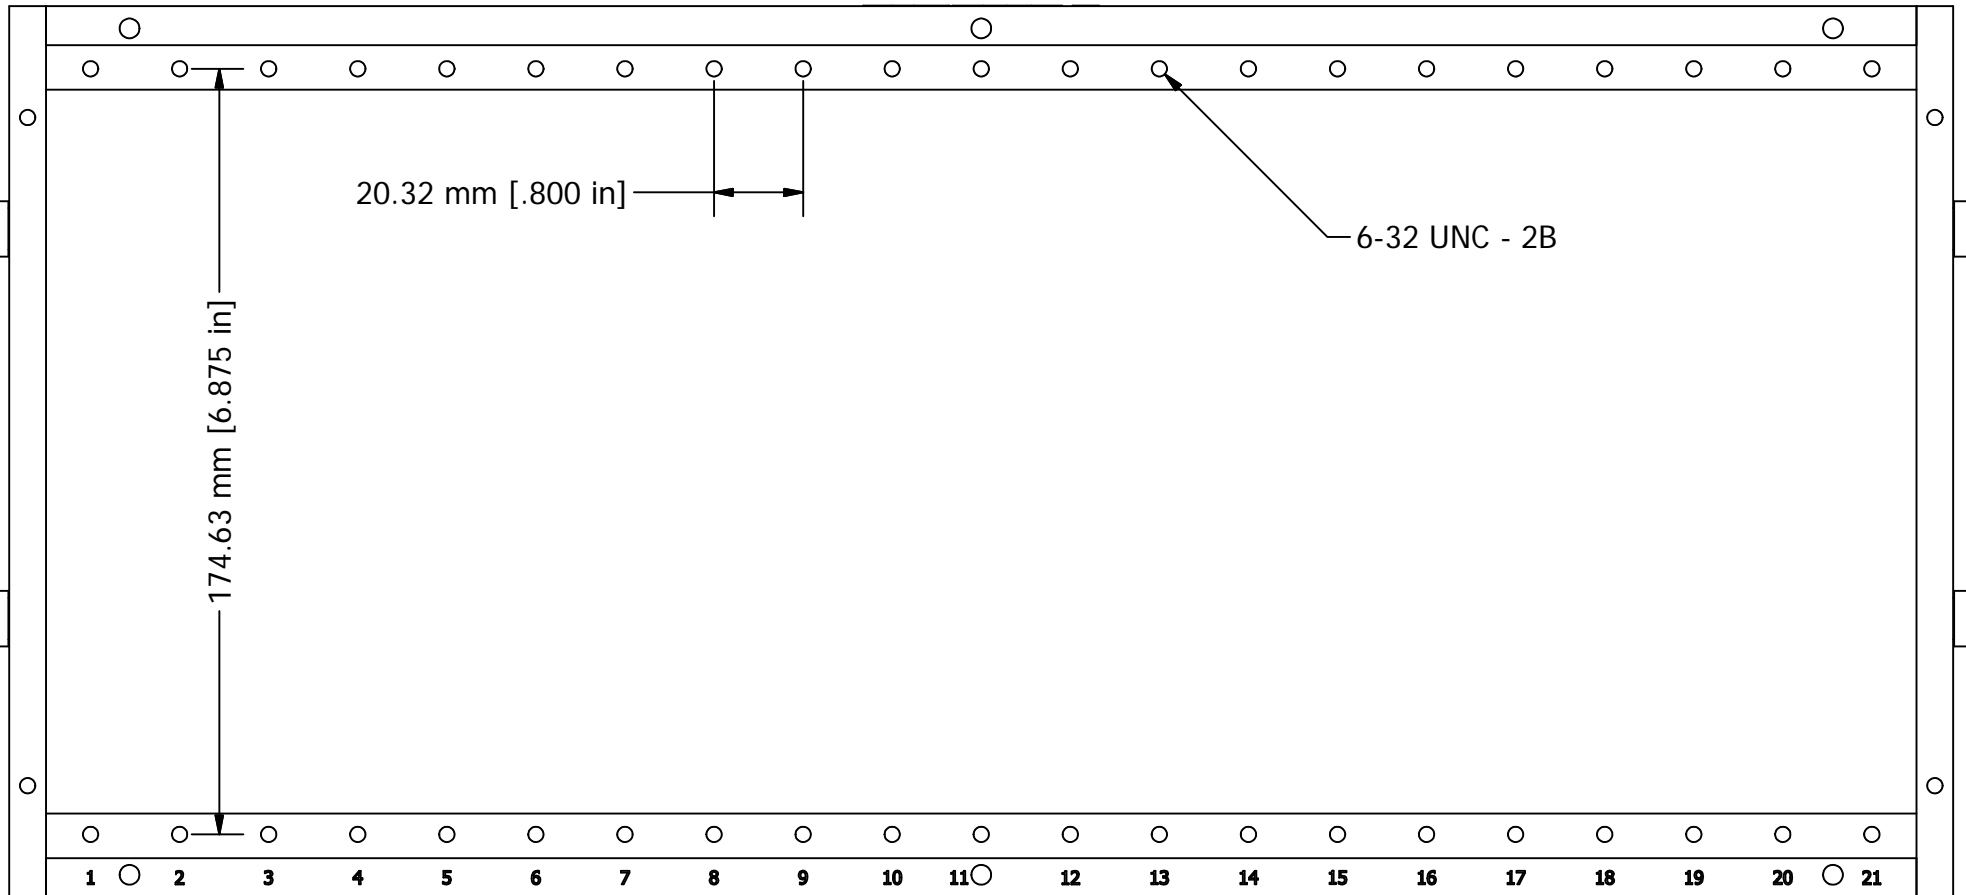

COMMENTS / NOTES
Overall View

MAC-PANEL

WWW.MACPANEL.COM

DRAWN BY
davecooper

DATE
03/04/2013

DESCRIPTION

ITA, SCOUT, 21 -Slot

DRAWING NO.

561001-CU-CU

REVISION

L

SHEET
1 OF 3

COMMENTS / NOTES

View to show slot numbers.

WWW.MACPANEL.COM

DRAWN BY
davecooper

DATE
03/04/2013

DESCRIPTION

ITA, SCOUT, 21 -Slot

SHEET
2 OF 3

DRAWING NO.

561001-CU-CU

REVISION

L