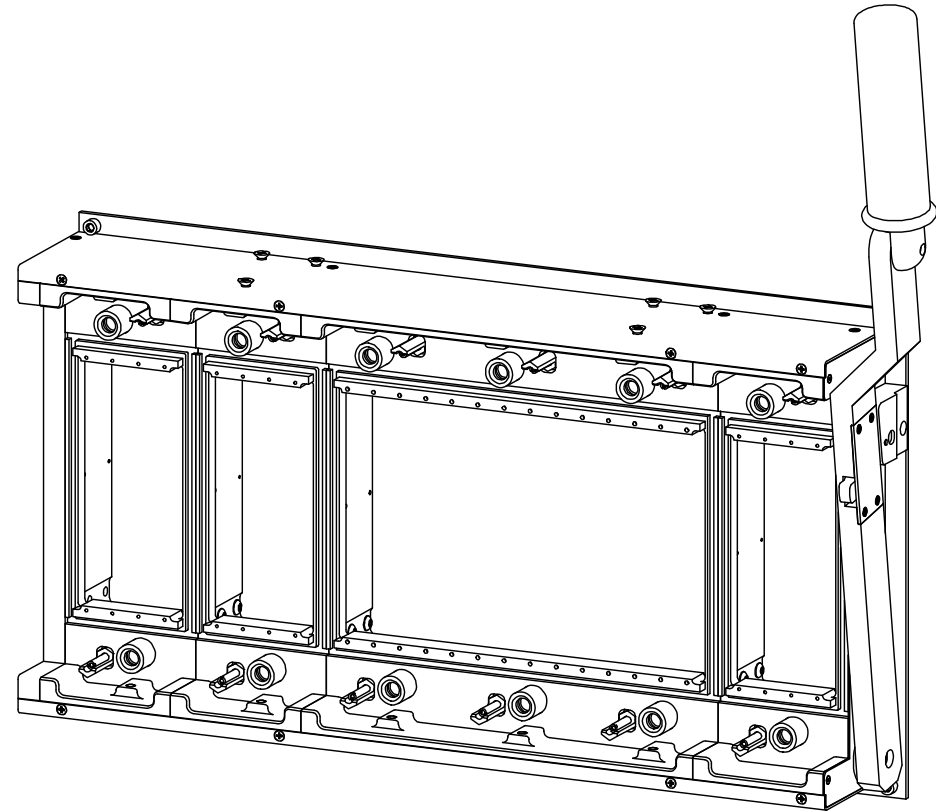

COMMENTS / NOTES

Comes supplied with faceplate and screws (10-32 UNF) to mount directly to 19" rack.

WWW.MACPANEL.COM

DRAWN BY

DATE

14/03/2011

DESCRIPTION

Receiver, CTI, 26 Slot.

SHEET

1 OF 2

DRAWING NO.

40-100260-01-CU

REVISION

COMMENTS / NOTES

○○○○○○○  
**MAC-PANEL**

WWW.MACPANEL.COM

DRAWN BY

DATE

14/03/2011

DESCRIPTION

Receiver, CTI, 26 Slot.

DRAWING NO.

40-100260-01-CU

REVISION