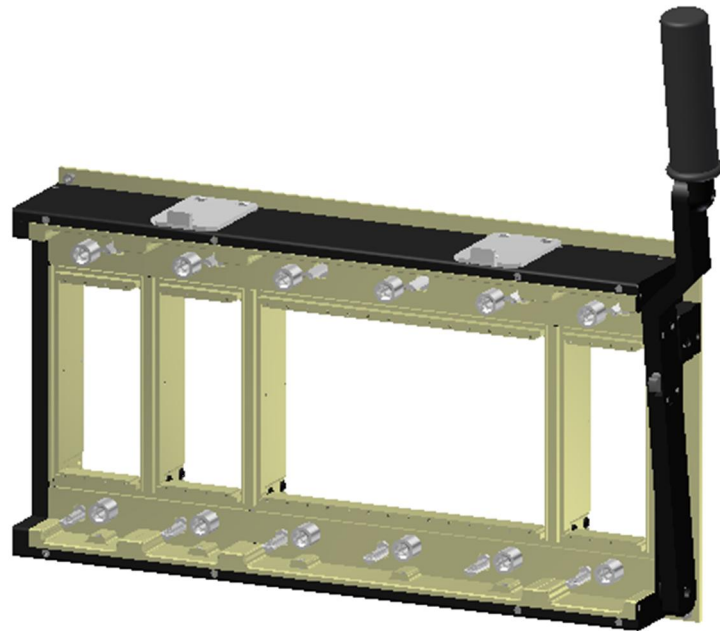

COMMENTS / NOTES

○○○○○○○
MAC-PANEL

WWW.MACPANEL.COM

DRAWN BY

DATE

14/03/2011

DESCRIPTION

Receiver, CTI, 26 Slot.

DRAWING NO.

40-100260-01-CU

REVISION

SHEET

2 OF 2