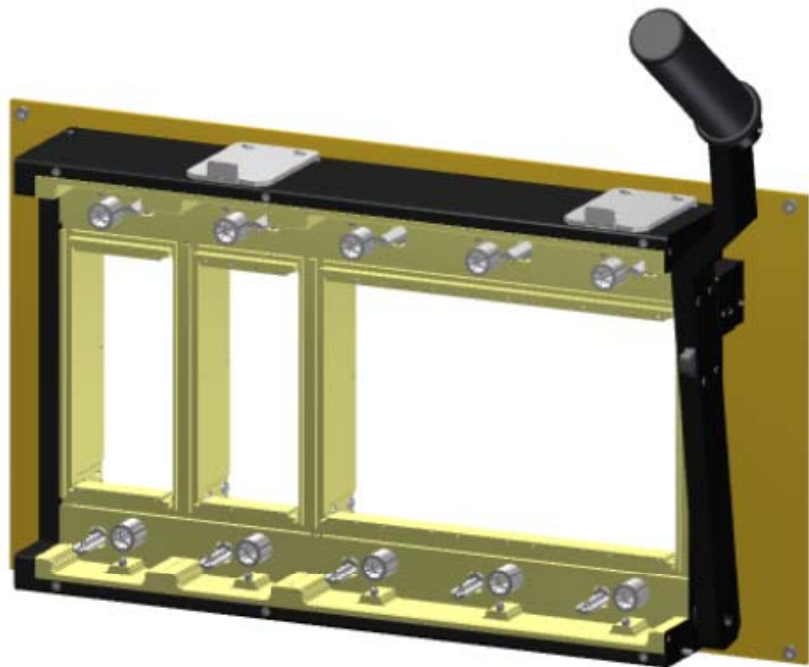

COMMENTS / NOTES

Comes supplied with faceplate and screws (10-32 UNF) to mount directly to 19" rack.

MAC-PANEL

WWW.MACPANEL.COM

DRAWN BY

DATE

3/30/2011

DESCRIPTION

Receiver, CTI, 22 Slot.

SHEET

1 OF 2

DRAWING NO.

40-100220-01-CU

REVISION

COMMENTS / NOTES

MAC-PANEL

WWW.MACPANEL.COM

DRAWN BY DATE 3/30/2011

SHEET 2 OF 2

DESCRIPTION	
Receiver, CTI, 22 Slot.	
DRAWING NO.	REVISION
40-100220-01-CU	