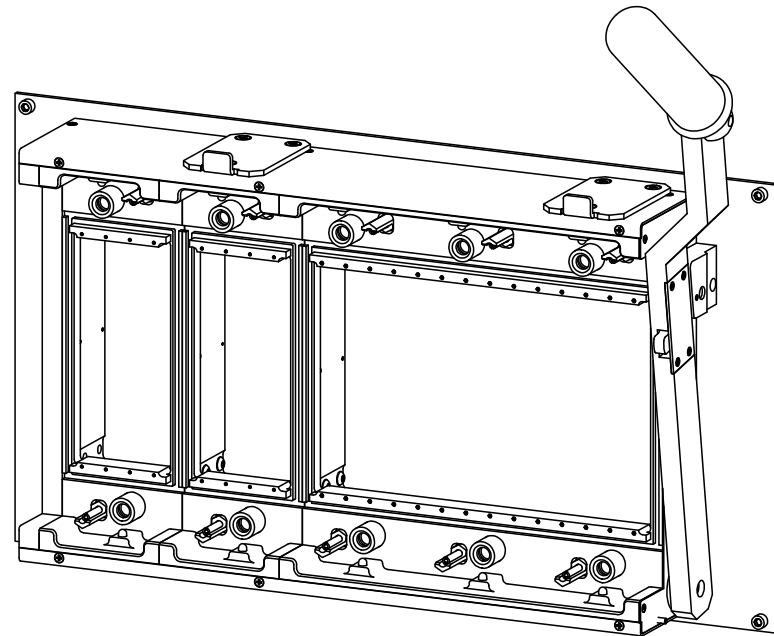

COMMENTS / NOTES

Comes supplied with faceplate and screws (10-32 UNF) to mount directly to 19" rack.

MAC-PANEL

WWW.MACPANEL.COM

DRAWN BY

DATE

3/30/2011

DESCRIPTION

Receiver, CTI, 22 Slot.

SHEET

1 OF 2

DRAWING NO.

40-100220-01-CU

REVISION

COMMENTS / NOTES

MAC-PANEL

WWW.MACPANEL.COM

DRAWN BY DATE 3/30/2011

SHEET 2 OF 2

DESCRIPTION	
Receiver, CTI, 22 Slot.	
DRAWING NO.	REVISION
40-100220-01-CU	