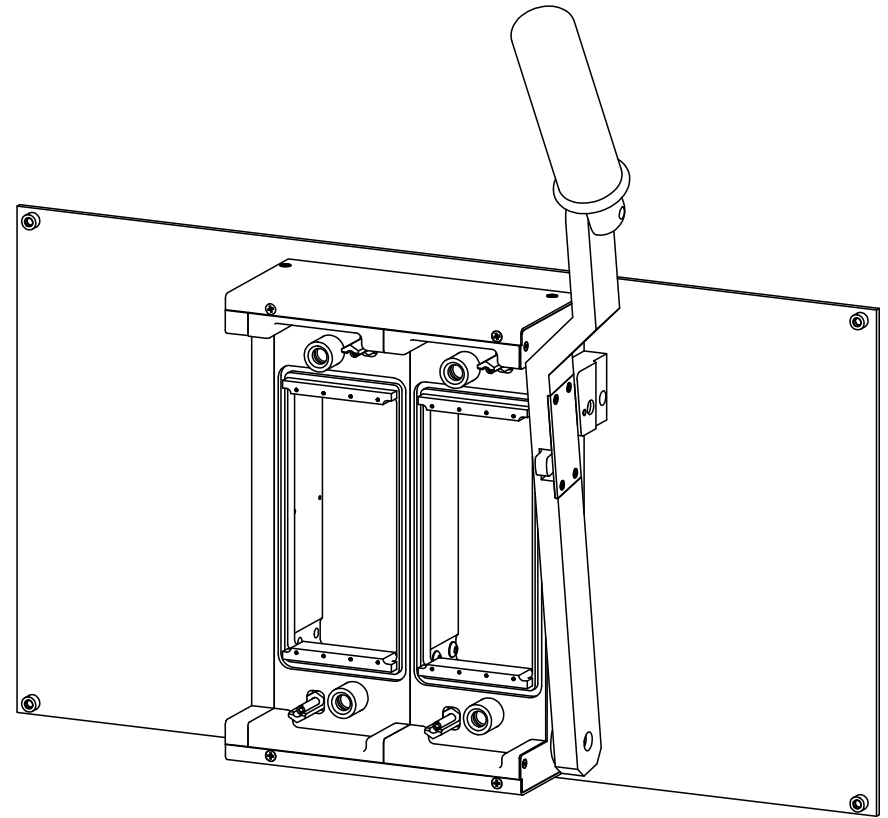

COMMENTS / NOTES

Comes supplied with faceplate and screws (10-32 UNF) to mount directly to 19" rack.

MAC-PANEL

WWW.MACPANEL.COM

DRAWN BY

DATE

3/30/2011

SHEET

1 OF 2

DESCRIPTION

Receiver, CTI, 8 Slot.

DRAWING NO.

40-100080-01-CU

REVISION

COMMENTS / NOTES

MAC-PANEL

WWW.MACPANEL.COM

DRAWN BY DATE
3/30/2011

SHEET 2 OF 2

DESCRIPTION

Receiver, CTI, 8 Slot.

DRAWING NO. REVISION

40-100080-01-CU