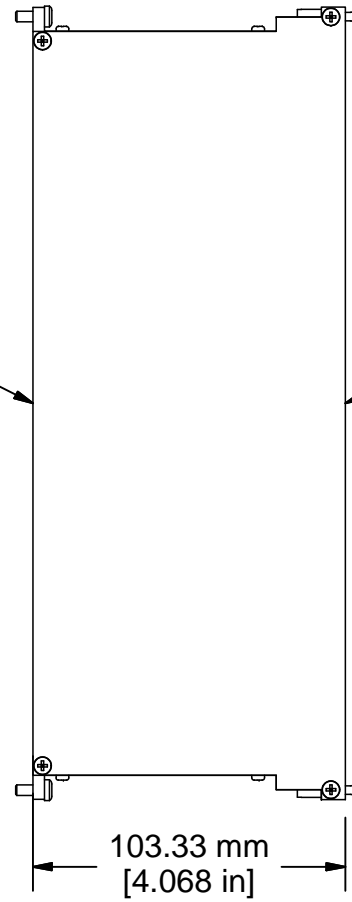

Receiver module
secures this side

VXI Card
secures this
side.

COMMENTS / NOTES

MAC-PANEL

WWW.MACPANEL.COM

DRAWN BY

DATE

1/12/2012

DESCRIPTION

Adaptor, S/120, Single.

SHEET

1 OF 1

DRAWING NO.

12108-04-CU

REVISION