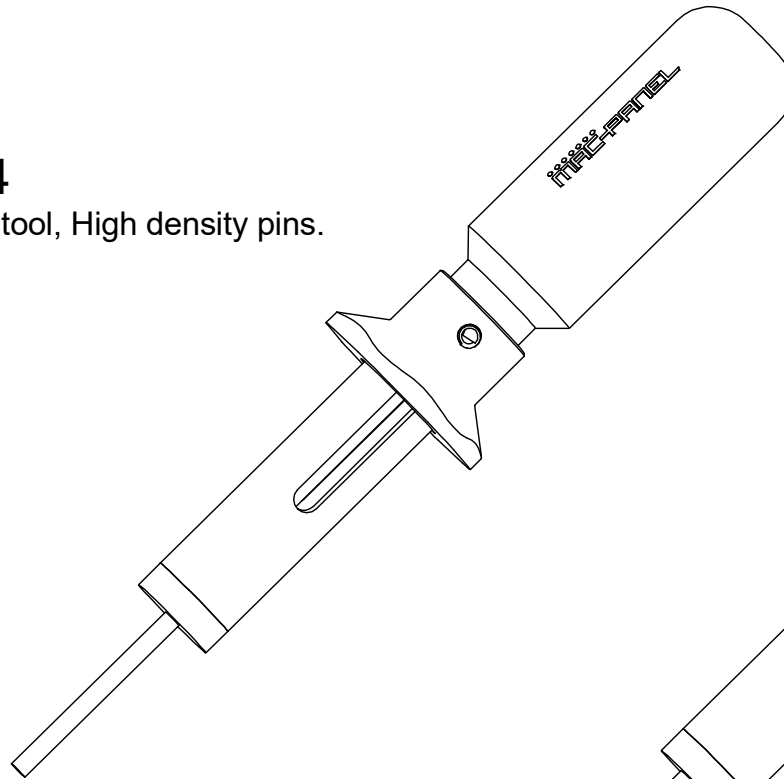

**412804**

Extraction tool, High density pins.

**412808**

Extraction tool, Power Contact, Receiver / ITA

COMMENTS / NOTES

Kit consists of 412804 and 412808  
(see individual part numbers for contact list)

MAC-PANEL