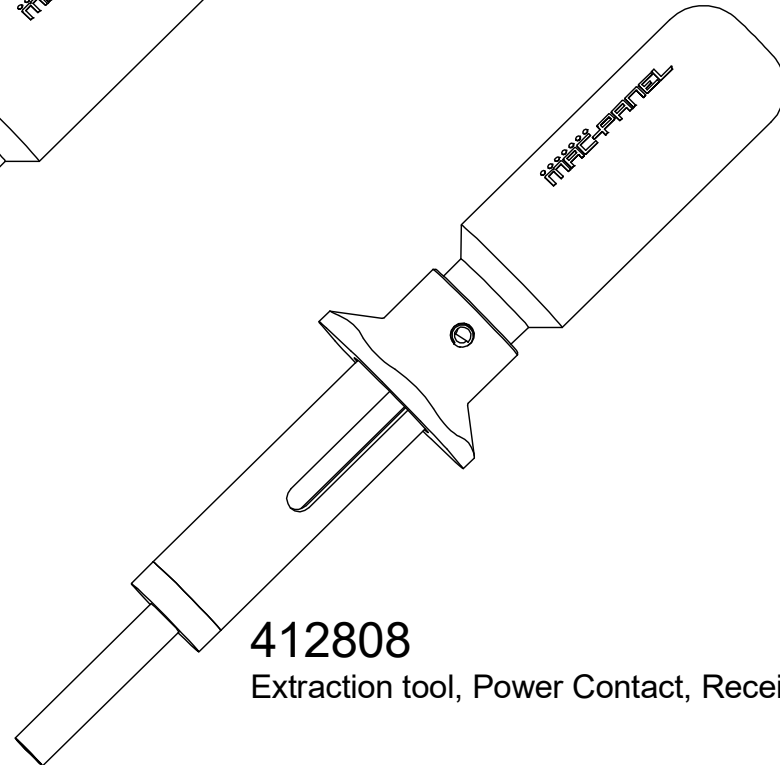

**412804**

Extraction tool, High density pins.

**412808**

Extraction tool, Power Contact, Receiver / ITA

COMMENTS / NOTES

Kit consists of 412804 and 412808  
(see individual part numbers for contact list)

MAC-PANEL

WWW.MACPANEL.COM

DRAWN BY  
DCooper

DATE  
22/05/2017

SHEET  
1 OF 1

DESCRIPTION

JSF Tool Kit

DRAWING NO.

08913-01-CU