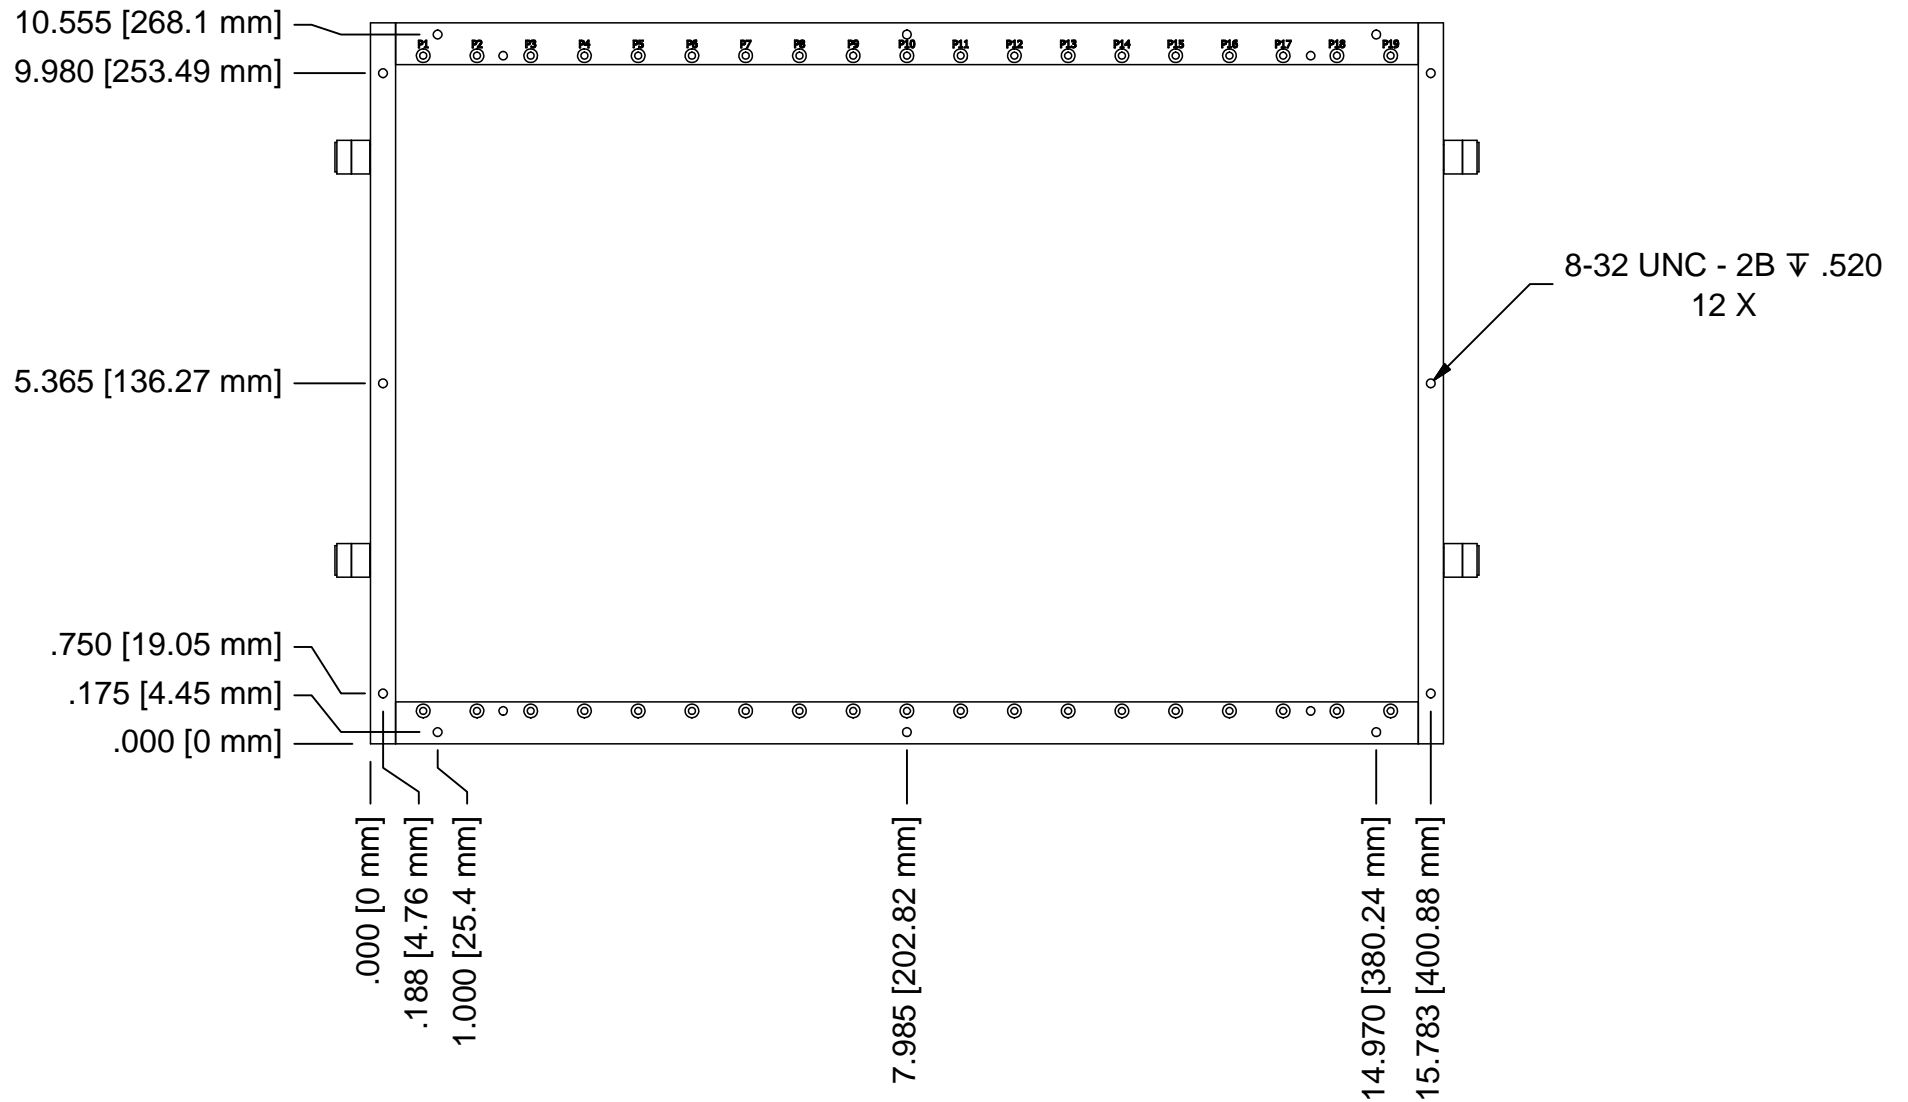

COMMENTS / NOTES

MAC-PANEL

WWW.MACPANEL.COM

DRAWN BY

DATE

18/08/2008

DESCRIPTION

ITA ASSY, SINGLE TIER, 2 1/2" DEEP,
EMI SHIELDING

DRAWING NO.

0821191-05-CU

REVISION

SHEET

1 OF 2

COMMENTS / NOTES

Enclosure mounting hole positions.

MAC-PANEL

WWW.MACPANEL.COM

DRAWN BY

DATE

18/08/2008

DESCRIPTION

ITA ASSY, SINGLE TIER, 2 1/2" DEEP,
EMI SHIELDING

DRAWING NO.

0821191-05-CU