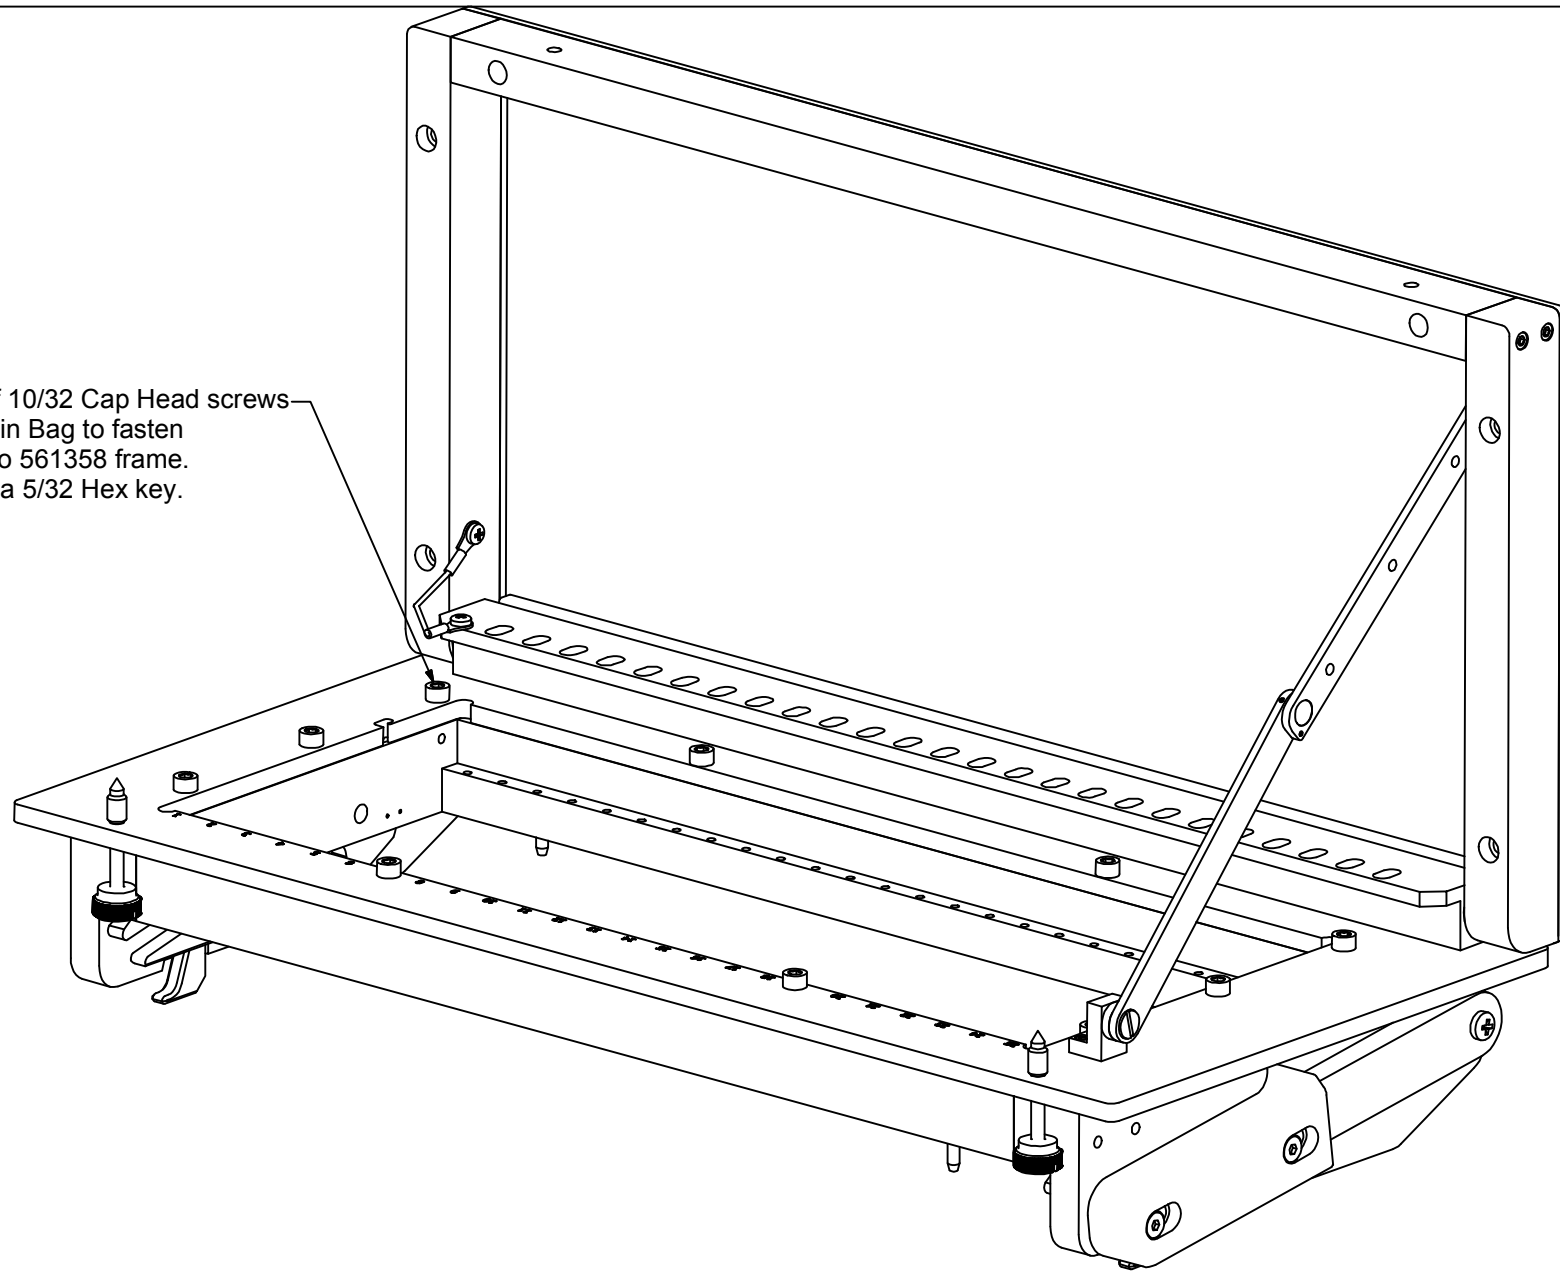

REVISION

A

SHEET
2 OF 3

Use 10 off 10/32 Cap Head screws
supplied in Bag to fasten
561351 to 561358 frame.
Requires a 5/32 Hex key.

COMMENTS / NOTES

MACPANEL

WWW.MACPANEL.COM

DRAWN BY
davecooper