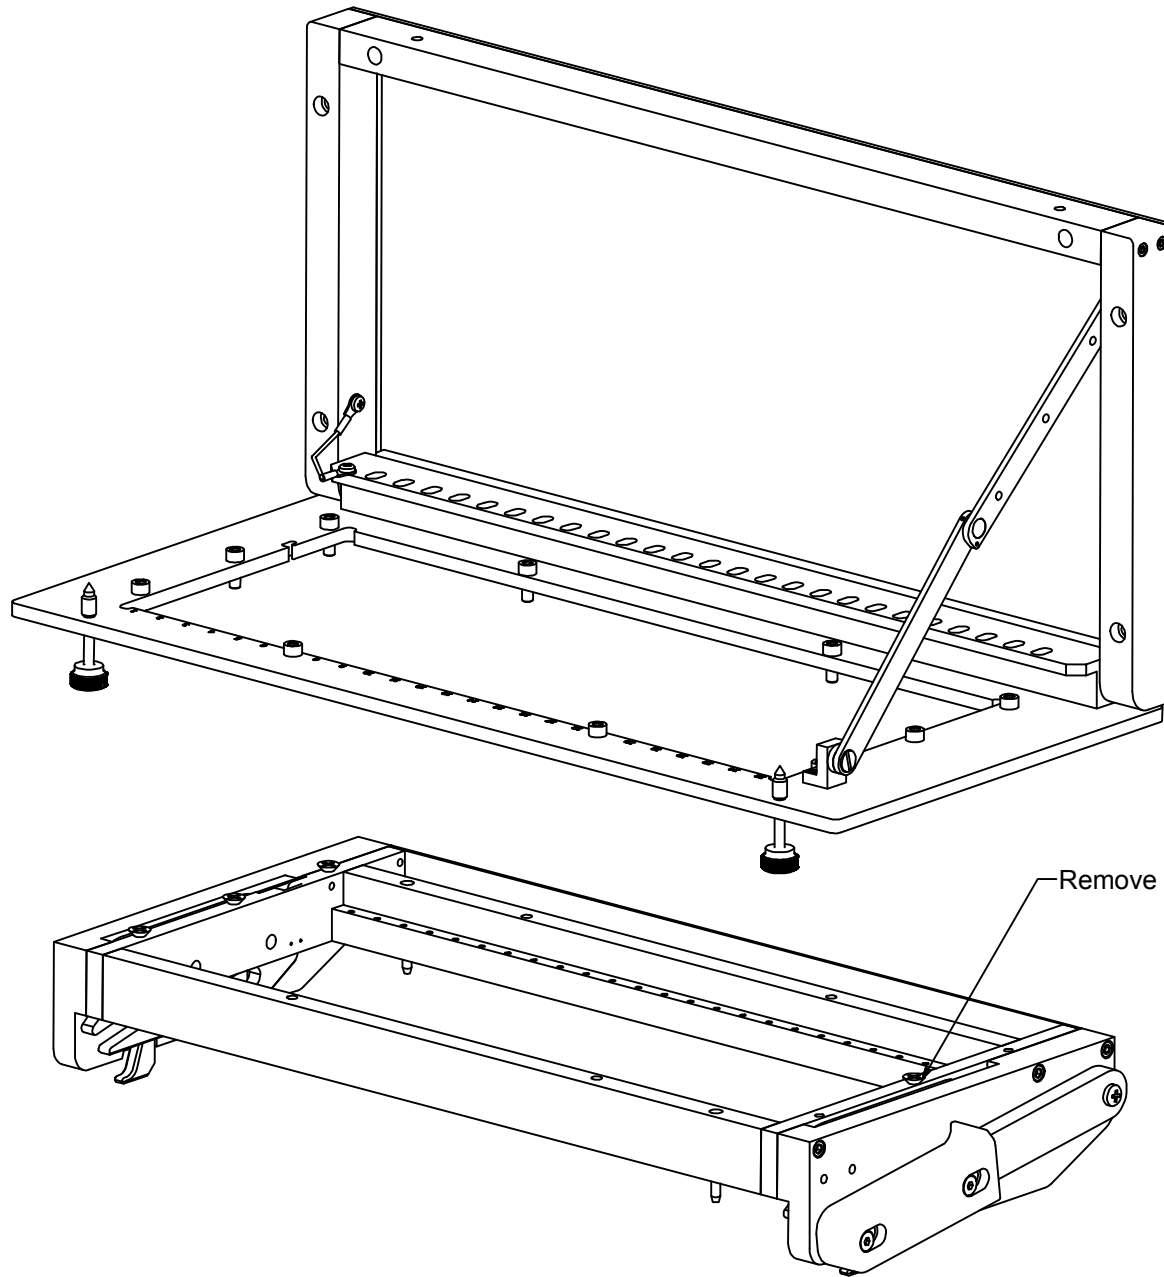

COMMENTS / NOTES
Overall View

MAC-PANEL

WWW.MACPANEL.COM

DRAWN BY
davecooper

DATE
27/10/2014

Third Angle
Projection

DESCRIPTION

Assembly of 561351 onto 561358

DRAWING NO.

-CU

REVISION

A

SHEET
1 OF 3

Remove all 10 off CSK screws from Back of 561351.

COMMENTS / NOTES

MACPANEL

REVISION

A

SHEET
2 OF 3

Use 10 off 10/32 Cap Head screws
supplied in Bag to fasten
561351 to 561358 frame.
Requires a 5/32 Hex key.

COMMENTS / NOTES

MACPANEL

WWW.MACPANEL.COM

DRAWN BY
davecooper